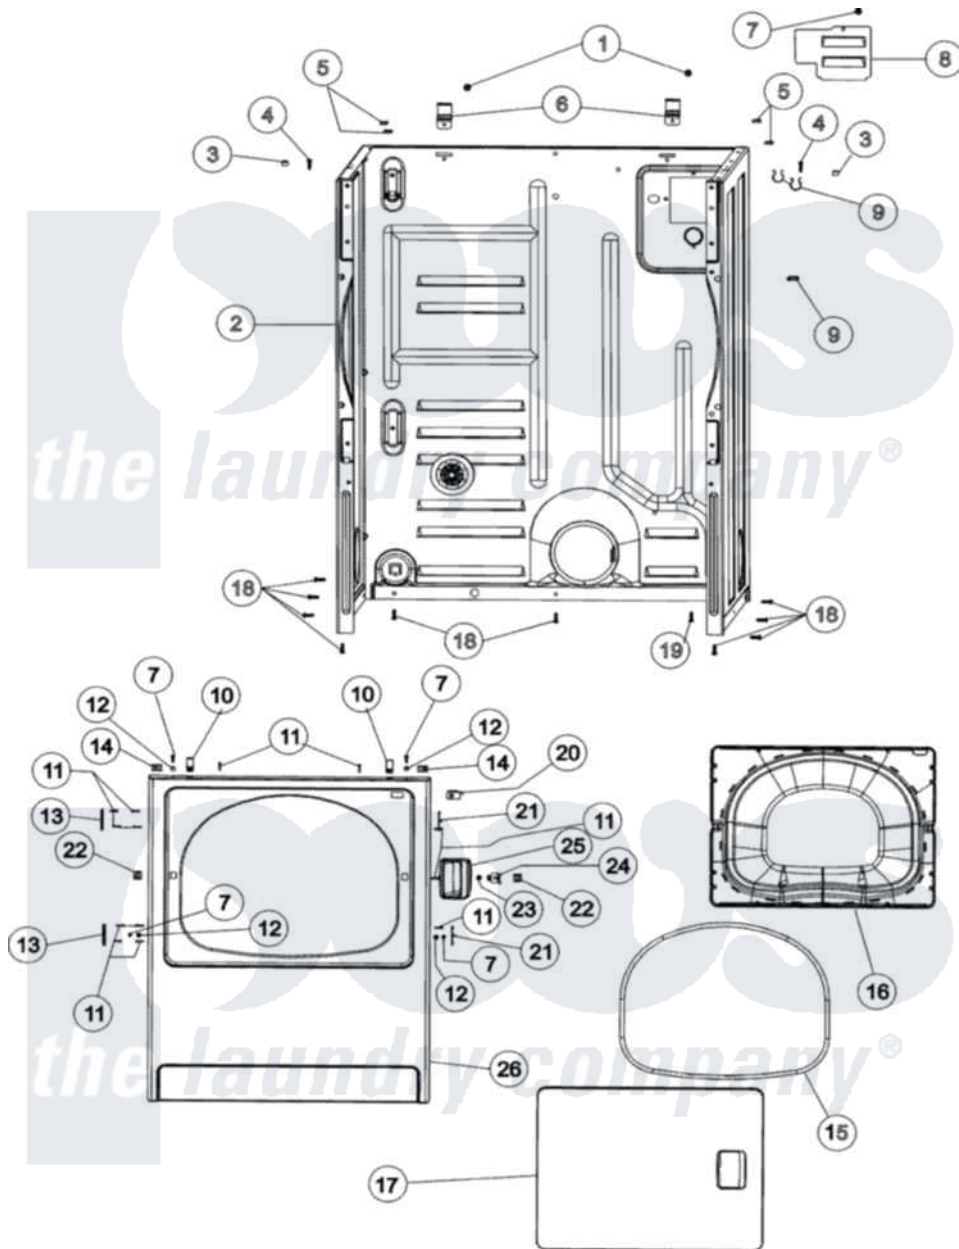

# Maytag MDG3757AWW 02 - CABINET & FRONT PANEL

Maytag Residential Maytag MDG3757AWW Dryer Parts Parts Diagram 02 - CABINET & FRONT PANEL  
 Click on the part number to view part

Item	Original Part Number	Replaced By	Status	Part Description
1	<a href="#">503688</a>			Screw, 10B-16 X .34 I
3	<a href="#">505187</a>			Locator, Panel
4	32671	<a href="#">Y014874</a>		Screw, Idler Arm And Sleeve
5	<a href="#">Y56128</a>			Pad, Bumper
6	<a href="#">500003</a>			Hinge, Top
7	32671	<a href="#">Y014874</a>		Screw, Idler Arm And Sleeve
8	<a href="#">503293</a>			Plate, Access Cover
9	<a href="#">504034</a>			Clip, Wire
10	<a href="#">25-7220</a>			Clip, Cabinet Top
11	<a href="#">37001030</a>			Screw, No.8ab-16 x 3/4 Fh
12	<a href="#">505187</a>			Locator, Panel
13	<a href="#">Y503676</a>			Hinge, Door And Top
14	213280	<a href="#">204439</a>		Screw And Fstner Assembly
15	504005	<a href="#">511056</a>		Seal Front Panel
16	<a href="#">37001028</a>			Seal And Liner, Assembly
17	<a href="#">37001029</a>			Door, Dryer

18	<a href="#">27001200</a>		Screw
19	<a href="#">20530</a>		Screw, 10-24 x 3/8 Hex
20	Y504570	<a href="#">W10169313</a>	Switch-Dor
21	<a href="#">503126</a>		Plug, Hinge Hole
22	54660	<a href="#">LA-1003</a>	Door Catch Kit
23	500039	<a href="#">510181</a>	Strike Doormetal
24	<a href="#">40116201</a>		Bracket, Door Strike
25	<a href="#">33001241</a>		Handle, Door
26	<a href="#">37001154</a>		Front Panel - White