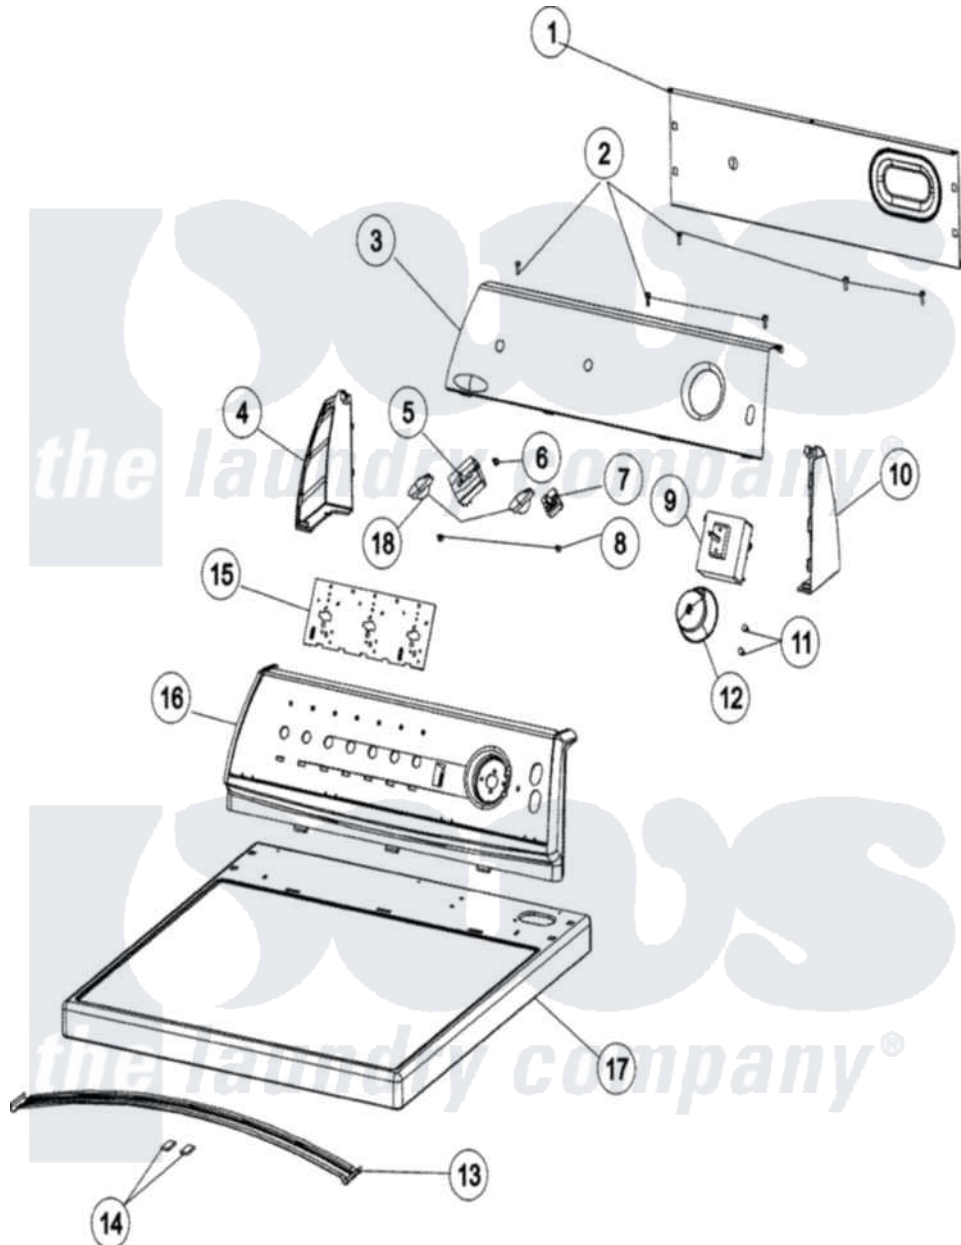

# Maytag MDG3757AWW 03 - CONTROL PANEL & TOP

Maytag Residential Maytag MDG3757AWW Dryer Parts Parts Diagram 03 - CONTROL PANEL & TOP  
 Click on the part number to view part

Item	Original Part Number	Replaced By	Status	Part Description
1	<a href="#">37001233</a>			Shield, Backguard
2	<a href="#">21002224</a>			Screw
3	<a href="#">37001205</a>			Facia
4	<a href="#">21001519</a>			Endcap
5	<a href="#">37001165</a>			Switch, Temp - 4 Position
6	501086	<a href="#">90767</a>		Screw, 8A X 3/8 HeX Washer Head Tapping
7	<a href="#">31001190</a>			Switch, Two Position Rotary
8	<a href="#">31260</a>			Screw, No.8 X 3/8 Ind H
9	<a href="#">37001240</a>			Timer - Dryer
10	<a href="#">21001523</a>			Endcap
11	37001031	<a href="#">3370225</a>		Screw
12	<a href="#">37001229</a>			Knob, Timer And Skirt Assembly
13	500121	<a href="#">510189</a>		Pad Felt
14	56486		Not Available	BRACE, TOP
15	<a href="#">21001603</a>			Shield, Control

16	<a href="#">21001965</a>	Frame, Control Panel, Support	
17	37001232	<a href="#">37001283</a>	Top As Pack
18	<a href="#">21002071</a>	Knob, Selector	
19	<a href="#">53-1639</a>	Buzzer Assembly	