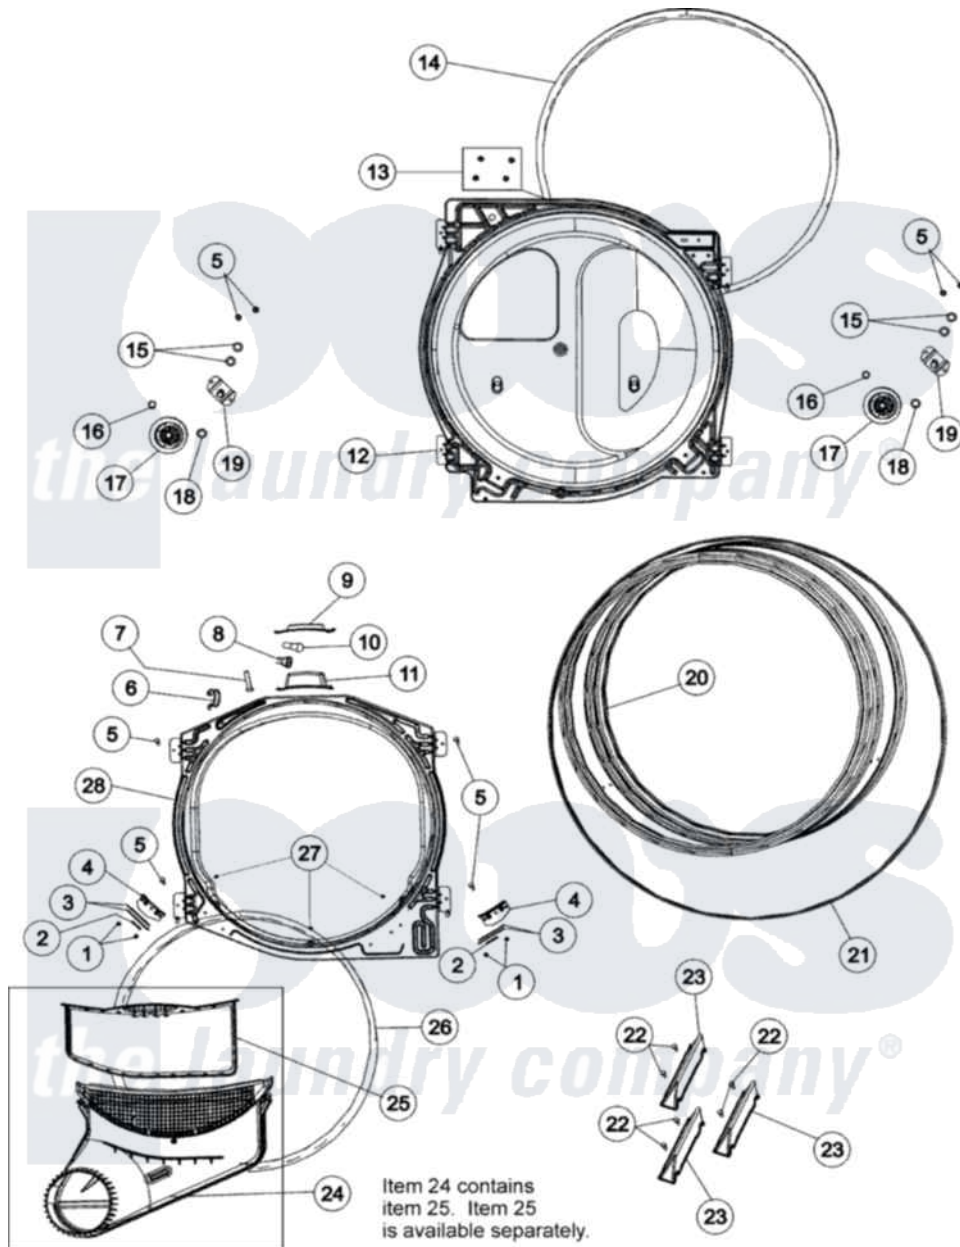

Maytag MDG3757AWW 05 - TUMBLER

Maytag [Residential Maytag MDG3757AWW Dryer Parts](#) Parts Diagram 05 - TUMBLER
 Click on the part number to view part

Item	Original Part Number	Replaced By	Status	Part Description
1	37001031	3370225		Screw
2	500121	510189		Pad Felt
3	40116501	37001298		Glide- Dry
4	37001036			Bracket, Cylinder Glide
5	503661	27001200		Screw
6	504034			Clip, Wire
7	505295			Screw, No.8ab-16 x 3/4 PH
8	504458	Y504452		Light Assembly
9	40094301			Lens, Light
10	Y60954	67001316		Bulb, Light
11	503622	Y504452		Light Assembly
12	504801W	502614WP		Bulkhead, Rear
13	503688			Screw, 10B-16 X .34 I
14	37001132			Seal, Cylinder
15	52549			Washer, 501 ID X3/4 Odx
16	23748			Ring, Retaining

17	37001042		Assembly, Cylinder Roller
18	Y504082		Washer, Wave
19	40113601		Assembly, Roller Brkt
20	504467W	504467WP	Cylinder Assembly
21	40111201		Belt, Cylinder
22	Y62588		Screw, 10BT-12 X 1 Tap
23	37001125	12002559	Baffle Kit
24	37001141		Air Duct Assembly
25	37001142		Filter, Lint
26	37001132		Seal, Cylinder
27	37001030		Screw, No.8ab-16 x 3/4 Fh
28	503616W	503616WP	Assembly, Frt Bulkhead