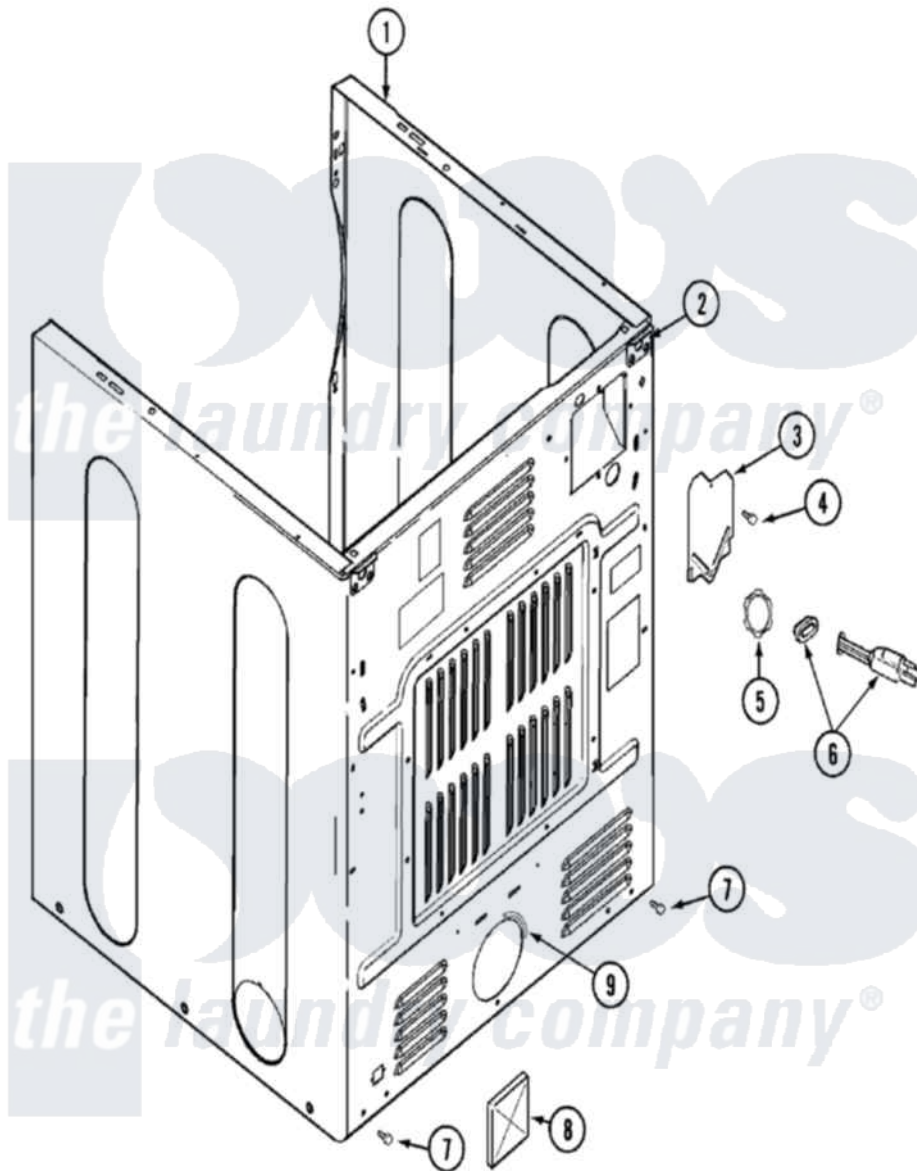

Maytag MDG4000AWW 02 - CABINET-REAR

Maytag Residential Maytag MDG4000AWW Dryer Parts Parts Diagram 02 - CABINET-REAR
 Click on the part number to view part

Item	Original Part Number	Replaced By	Status	Part Description
1	22003639			Cabinet Assembly
"	22003582		Not Available	CABINET, ASSY. (WHT-AS PK)
"	22002548	22003639		Cabinet Assembly
2	33001827		Not Available	BRACKET, CABINET HINGE
"	22003367	22004095		Hinge, Plastic
"	22001995			Screw Note: Screw, Tumbler Front And Shroud
3	33001795			Cover, Terminal Block
4	22001995			Screw Note: Screw, Tumbler Front And Shroud
6	33001246		Not Available	CORD, POWER
"	211881			Grommet, Cord Part Not Used-Gas Models Only
7	22001995			Screw Note: Screw, Tumbler Front And Shroud
8	33001702			Flap, Pipe
9	33002283			Guard, Exhaust Duct