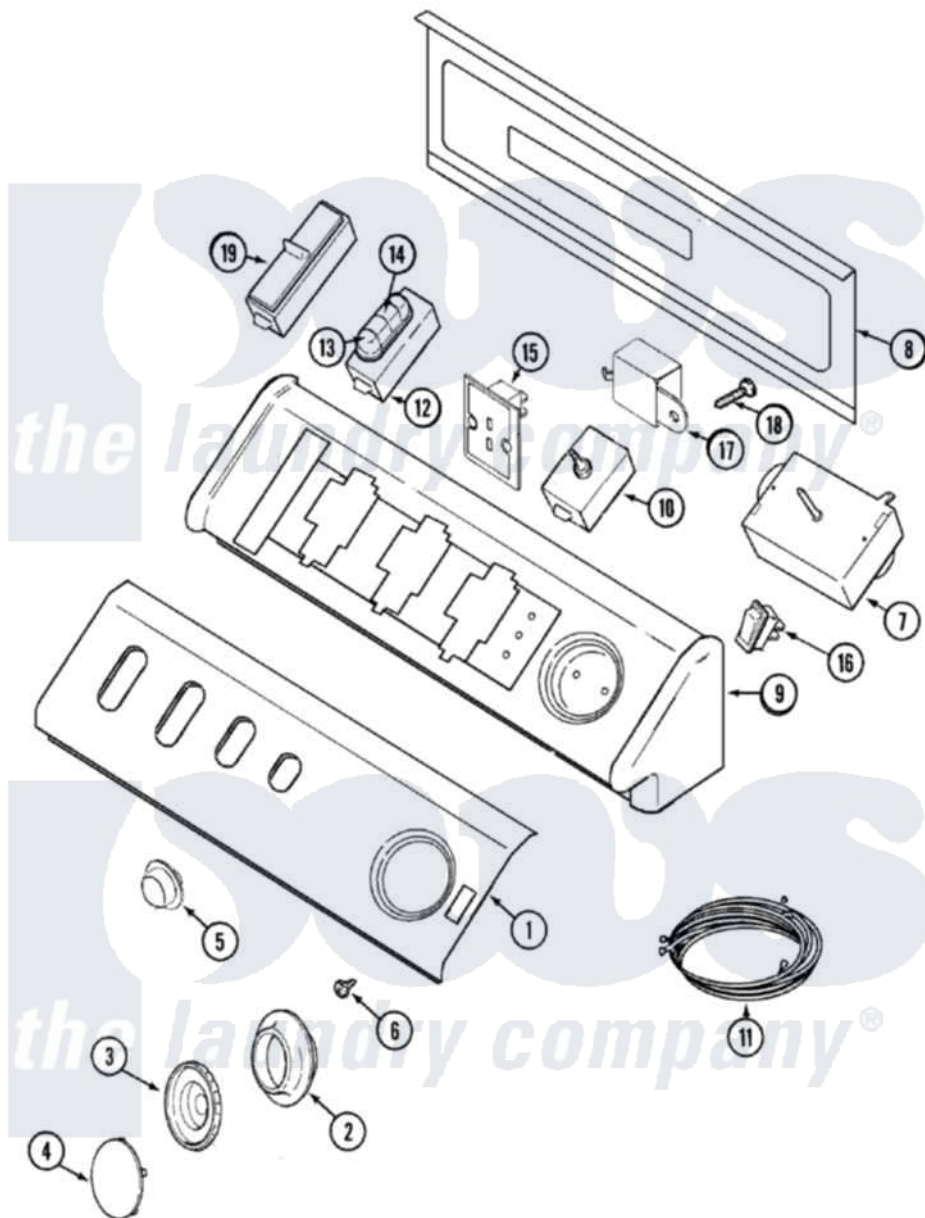

Maytag MDG4000AWW 03 - CONTROL PANEL

Maytag [Residential Maytag MDG4000AWW Dryer Parts](#) Parts Diagram 03 - CONTROL PANEL
 Click on the part number to view part

Item	Original Part Number	Replaced By	Status	Part Description
1	33002422	33002330		Panel, Control
"	Y22002339	8534058		Screw
2	33001621			Skirt, Timer Dial
3	22001659			Timer Knob - Grey
4	22001664			Timer Knob Insert/Cap
5	33001619	37001071		Button, Push-To-Start
6	33001690	90767		Screw, 8A X 3/8 HeX Washer Head Tapping
7	33001730			Timer
"	33002676			Timer, Electronic Dry
8	22002529		Not Available	CONSOLE BACK PANEL
"	216423	3370225		Screw
9	33002286		Not Available	CONSOLE (WHT)
10	33001861	33001618		Switch- PU
11	33002420			Wire Harness, Main Note: Wire Harness, Main
12	33002414			Switch, Option 4 Pos

13	22001788		Button, Switch
14	22001789		Button, Switch
15	33002389		Dryness Display Control Note: Display, Dryness
16	33002417		2 Pos. Rocker Switch Note: Switch, Rocker
17	33001848		Signal, End Of Cycle
18	33001860	W10116760	Screw
19	33001656		Switch, Temp Note: Switch, Inf. Temp
20	22001403		Light, Indicator
"	22001948		Lens, Indicator Light
21	33002426		Manual, Use And Care
"	33002427	Not Available	MANUAL, USE & CARE (FRCH)
22	16009968	16023110	Serv Man