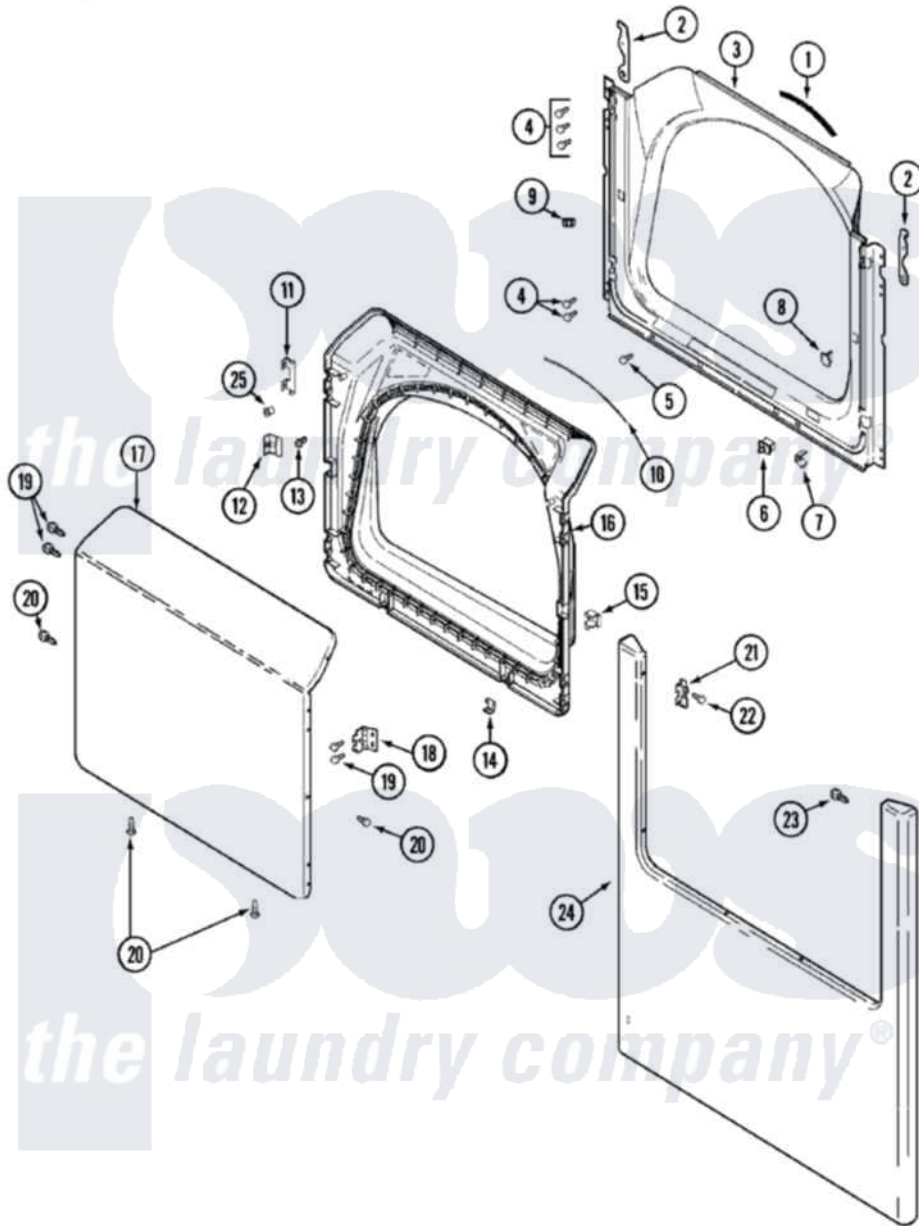

Maytag MDG4000AWW 04 - DOOR

Maytag [Residential Maytag MDG4000AWW Dryer Parts](#) Parts Diagram 04 - DOOR
 Click on the part number to view part

Item	Original Part Number	Replaced By	Status	Part Description
1	33001767			Seal, Shroud
2	33002386	33002597		Hook, Security
3	33001778			Shroud
4	22001995			Screw Note: Screw, Tumbler Front And Shroud
5	33001768			Screw, Shroud Note: Screw, Shroud And Outlet Duct
6	33001508	W10169313		Switch-Dor
7	33001760			Bracket, Hinge
8	33001174	LA-1003		Door Catch Kit
9	33001791	306436		Door Latch Kit--W
"	Y304578	LA-1003		Door Catch Kit
10	33002094			Seal, Door
11	22002038			Clip, Door
12	33001793			Bracket, Strike
13	33001761			Strike, Door
14	22002039			Clip, Door

15	33001763		Plug, Inner Door
16	22002351		Wire Harness, Main
"	22002039		Clip, Door
"	22002063		Screw No.8-18AB Wafer Head
"	33001750		Door, Inner/ W Seal
17	22002260		Panel, Door
"	22001817		Sheet, Sound Damper
18	33001759		Hinge, Door
19	22002062	98006631	Screw
20	22002063		Screw No.8-18AB Wafer Head
21	33001764		Cover, Hinge Hole
22	33001787		Screw, Hinge Note: Screw, Hinge Hole Cover
23	22002012		Screw, Hinge Note: Screw, Hinge Bracket
24	22002241	22002836	Panel, Front
25	33001771		Bushing, Inner Door