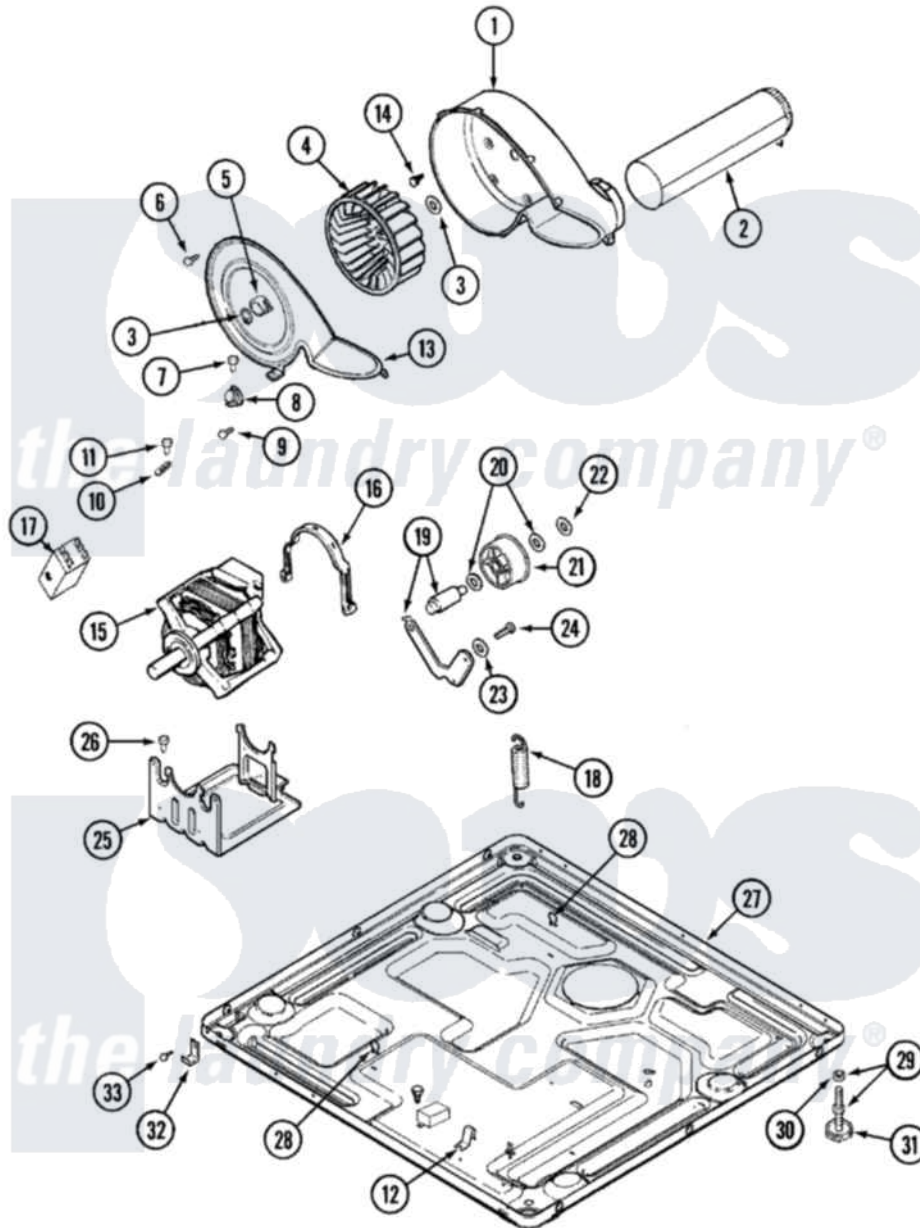

Maytag MDG4000AWW 06 - MOTOR DRIVE

Maytag [Residential Maytag MDG4000AWW Dryer Parts](#) Parts Diagram 06 - MOTOR DRIVE
 Click on the part number to view part

Item	Original Part Number	Replaced By	Status	Part Description
1	33001789			Housing, Blower
2	22001995			Screw Note: Screw, Tumbler Front And Shroud
"	33001800			Duct Assembly, Exhaust
3	410233	9703438		Ring-Retrn
4	33002797			Wheel, Blower
"	33001790			Wheel, Blower
5	312967			Clamp, Blower Housing
6	33001855	33002917		Screw, No.10-16
7	Y313561			Screw----NA
8	306910			Thermostat, Multi Temp Note: Thermostat
"	33002409			Thermostat, Ultra Care
9	22001996	3370225		Screw
10	33001762			Fuse, Thermal
11	314848	W10116760		Screw
12	22002244			Clip, Grounding

13	33001796	33002711	Cover, Blower Housing
14	314818	1163839	Screw
15	33002795		Motor, Drive 60Hz
"	33002478		Motor
"	33002237	33002478	Motor
"	33002462	33002478	Motor
16	Y015825		Clip, Motor To Motor Support
17	33001854	33002478	Motor
18	33001754	33002459	Assembly, Spring And Plug
"	33002461		Plug For Spring
"	33002460	33002459	Assembly, Spring And Plug
"	33002157		Grommet
19	33001840	6-3705180	Idler Arm
20	Y312527		Washer, Idler Shaft
21	33001783	6-3700340	Bearing- I
22	312958	354987	Ring, Retaining
23	315772		Sleeve, Idler Arm
24	Y014874		Screw, Idler Arm And Sleeve
25	33001752	33002817	Motor Support, Offset
"	Y313561		Screw----NA
"	33002466	33002817	Motor Support, Offset
26	Y313561		Screw----NA
27	33002622		Base,
"	33002465	Not Available	BASE, (LWR)----NA
"	33002465	Not Available	BASE, (LWR)----NA
"	33001845	Not Available	BASE
28	410490		Spring, Retainer Wire Harness
29	Y305086		Adjustable Leg And Nut
30	Y052740	62739	Nut, Lock
31	Y314137		Foot, Rubber
32	22002239		Clip, Front Panel
33	Y310632	1163839	Screw