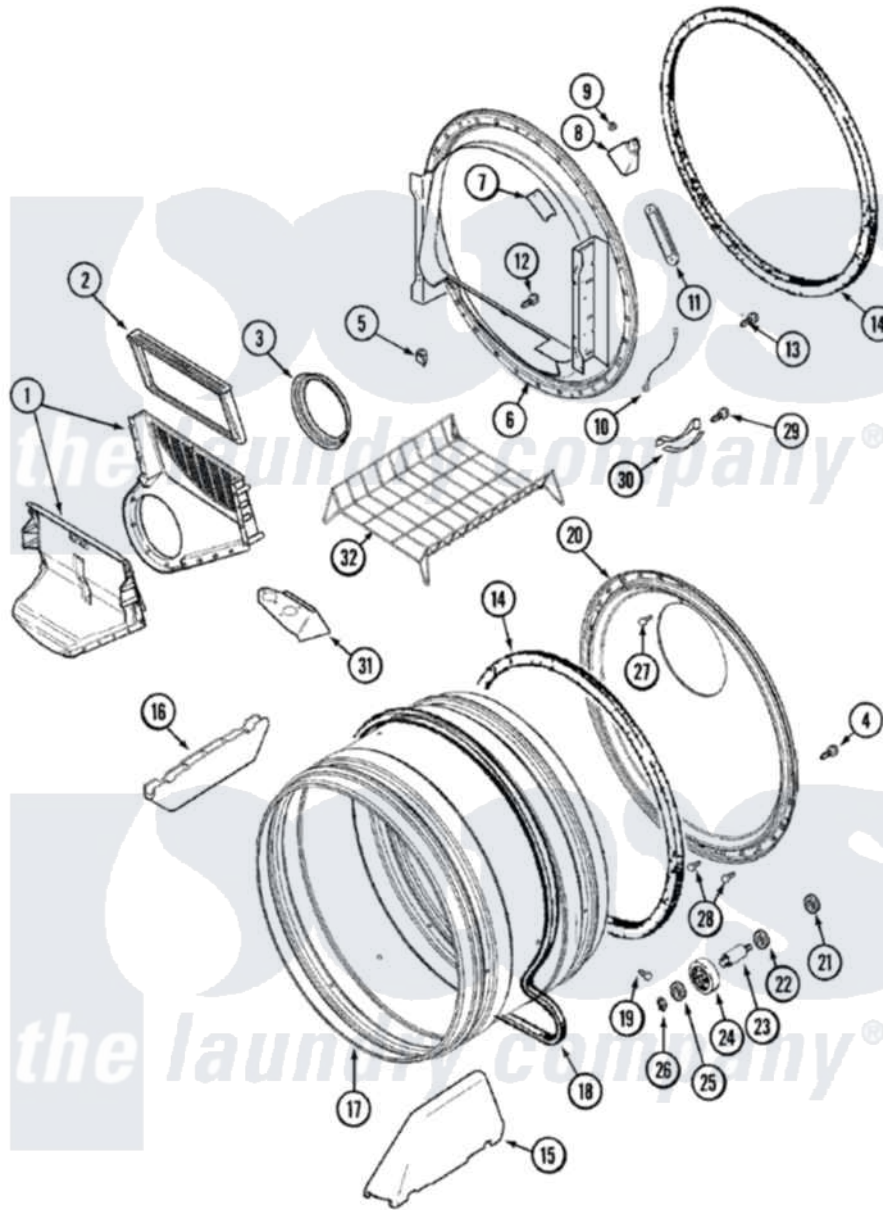

Maytag MDG4000AWW 07 - TUMBLER

Maytag Residential Maytag MDG4000AWW Dryer Parts Parts Diagram 07 - TUMBLER
 Click on the part number to view part

Item	Original Part Number	Replaced By	Status	Part Description
1	33001799			Outlet Duct Assembly Note: Outlet Duct Assembly
2	33001808			Filter, Lint
3	33001758	33002560		Seal, Blower
4	33002190			SCrew, C BraCe, BraCket, Cabinet
5	Y310376			Clip, Door Switch Harness
6	33001868			Front, Tumbler Front W/Sensor Note: Front, Tumbler
7	33001871			Screw Note: Screw, Drum Light
"	33001869			Lens, Drum Light
"	22002263			Lamp
8	33001870		Not Available	HOLDER, LAMP (W/HOUSING) NOTE: LAMP (W/HOUSING & HOLDER)
9	214872			Palnut, End Cap Note: Nut, Lamp Holder
10	211294	90767		Screw, 8A X 3/8 HeX Washer

10	211294	30707	Head Tapping
"	Y303711		Sensor Ground Wire
11	22001078	3177991	Screw
"	33001809		Sensor Bar Assembly
12	312311	312311MAY	Screw
13	33001855	33002917	Screw, No.10-16
14	33001807		Seal, Tumbler
15	33001756	33002032	Baffle
16	33001755		Baffle
17	33001889		Tumbler
18	33001777	33002535	V-Belt
19	33001788	33002973	Screw, No.9-15 X 1.00 Hx WS
20	33001801		Back, Tumbler
21	33001443		Nut, Hex
22	Y313347	312535	Washer, Vault Mounting Brk.
23	Y312948	6-3129480	Shaft- Tumbler
24	Y303373	12001541	Drum Roller/Washer Assembly--W
25	312535		Washer, Vault Mounting Brk.
26	410233	9703438	Ring-Retrn
27	210932		Screw, No.8 X 9/16 Ctsk Note: Screw, Inlet Duct
28	22001996	3370225	Screw
29	210720		Rivet, Bearing To Tumbler Fmt
30	306508		Tumbler Bearing Kit ----W
32	33001917	33001917A	Rack- Dryi