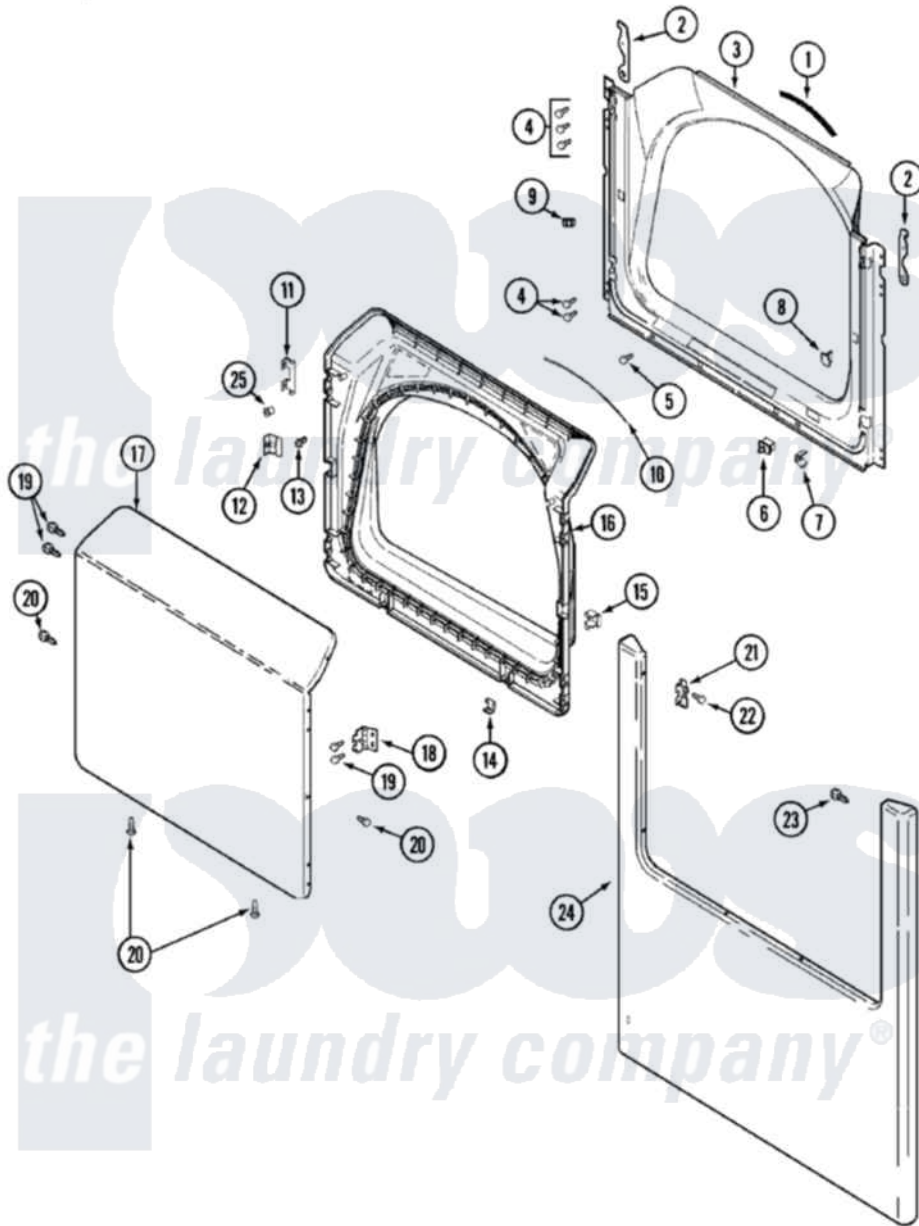

Maytag MDG4000AXQ 04 - DOOR

Maytag Residential Maytag MDG4000AXQ Dryer Parts Parts Diagram 04 - DOOR
 Click on the part number to view part

Item	Original Part Number	Replaced By	Status	Part Description
1	33001767			Seal, Shroud
2	33002386	33002597		Hook, Security
3	33002379			Shroud
4	22001995			Screw Note: Screw, Tumbler Front And Shroud
5	33001768			Screw, Shroud Note: Screw, Shroud And Outlet Duct
6	33001508	W10169313		Switch-Dor
7	33001760			Bracket, Hinge
8	33001174	LA-1003		Door Catch Kit
9	Y304578	LA-1003		Door Catch Kit
"	33001791	306436		Door Latch Kit--W
10	33002094			Seal, Door
11	22002038			Clip, Door
12	33001793			Bracket, Strike
13	33001761			Strike, Door
14	22002039			Clip, Door

15	33001763		Plug, Inner Door
16	33002397		Door, Inner/ W Seal
"	33002351		Screw
"	22002039		Clip, Door
17	22001817		Sheet, Sound Damper
"	22002661		Panel, Door
18	33001759		Hinge, Door
19	22002062	98006631	Screw
20	33002351		Screw
21	33002349		Cover, Hinge Hole
22	33001787		Screw, Hinge Note: Screw, Hinge Hole Cover
23	22002012		Screw, Hinge Note: Screw, Hinge Bracket
24	33002396	Not Available	PANEL, FRONT (BSQ)
25	33001771		Bushing, Inner Door