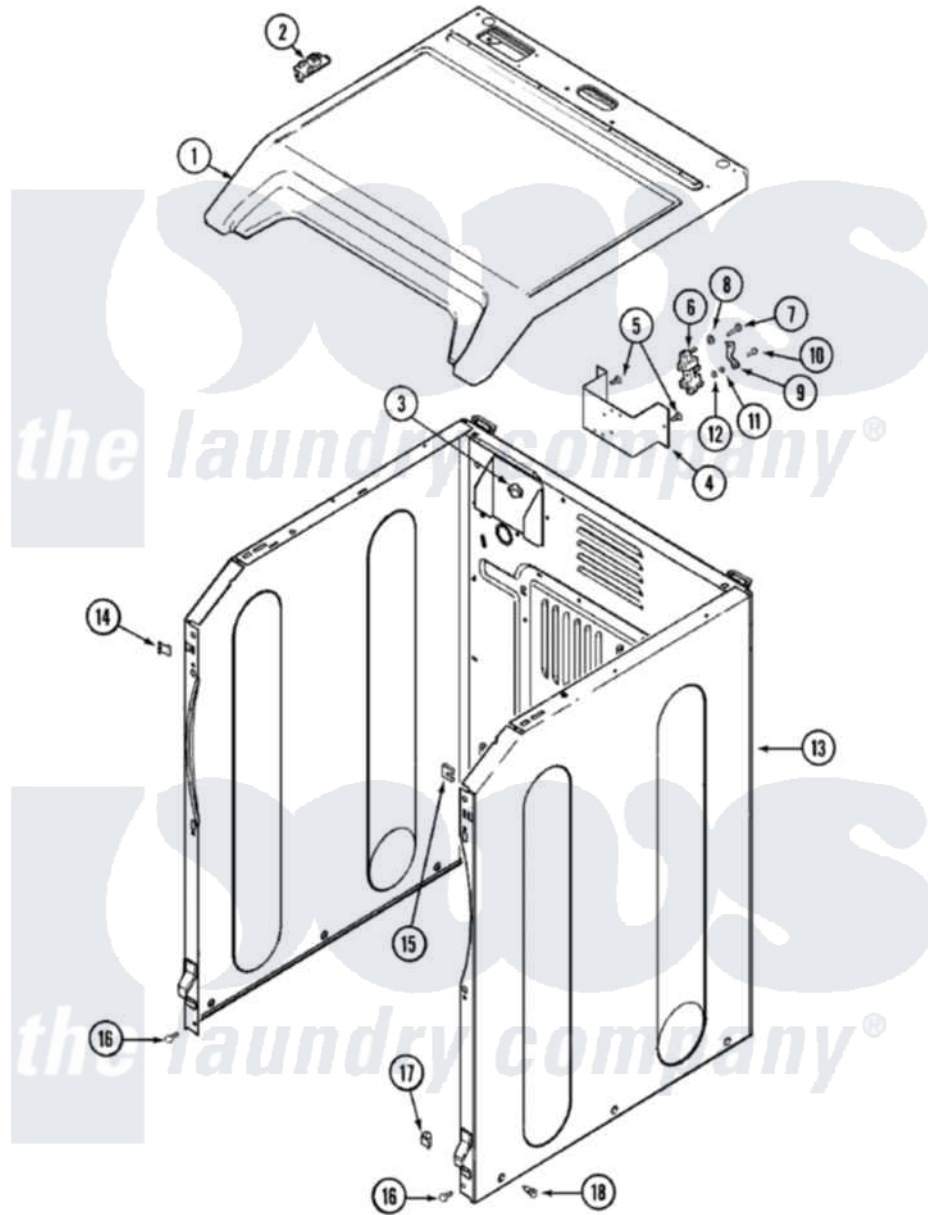

Maytag MDG4000AXW 01 - CABINET

Maytag [Residential Maytag MDG4000AXW Dryer Parts](#) Parts Diagram 01 - CABINET
 Click on the part number to view part

Item	Original Part Number	Replaced By	Status	Part Description
1	33002627			Cover, Top
"	33001865			Cover, Top
2	33001872	33002891		Pin, Locator
3	22003409	213007		Xfor Cabinet See Cabinet, Back
"	213007			Xfor Cabinet See Cabinet, Back
13	22003582		Not Available	CABINET, ASSY. (WHT-AS PK)
"	22002548	22003639		Cabinet Assembly
14	22002049			Clip Note: Clip, Front Panel
15	213280	204439		Screw And Fstner Assembly
16	22001995			Screw Note: Screw, Tumbler Front And Shroud
17	Y310376			Clip, Door Switch Harness