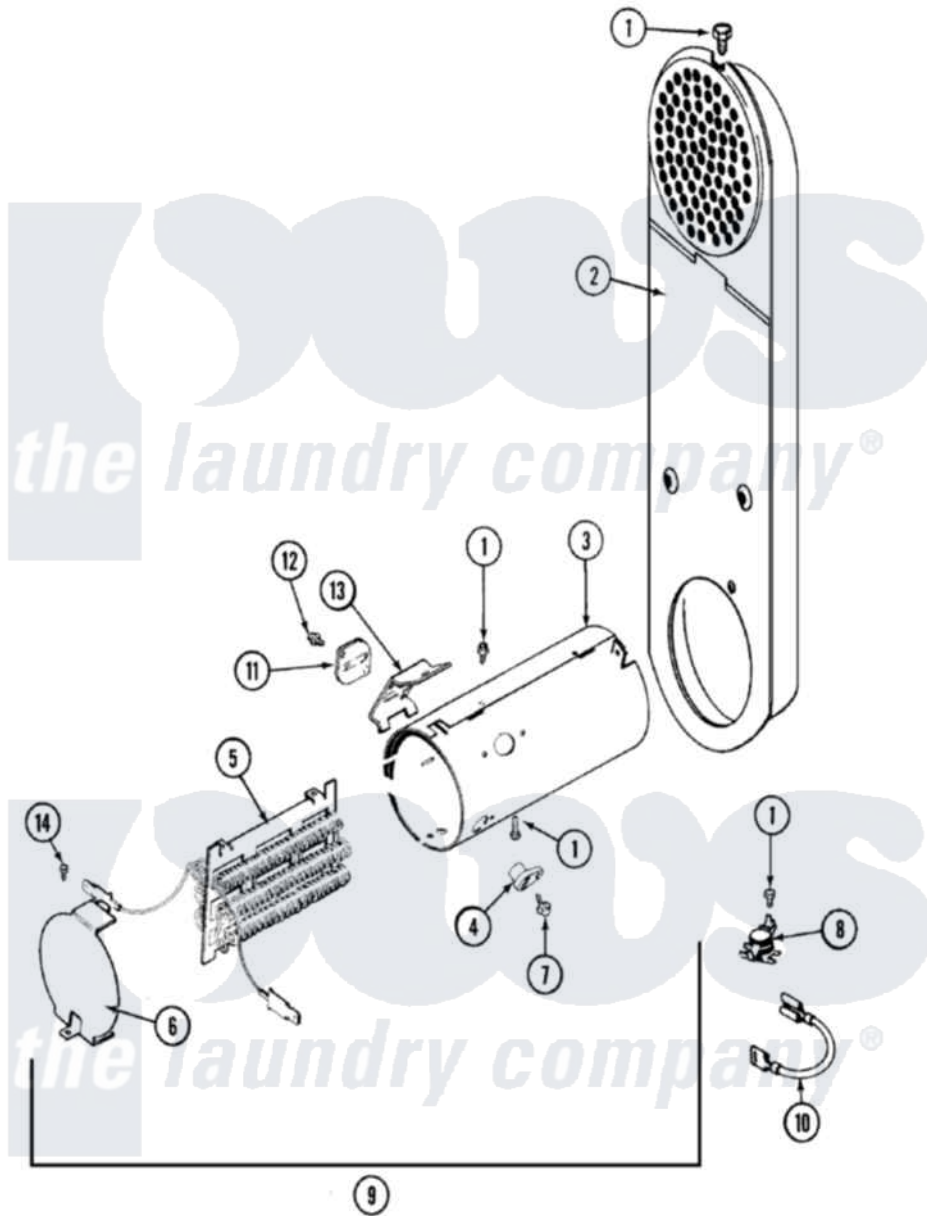

# Maytag MDG4000AXW 06 - HEATER

Maytag [Residential Maytag MDG4000AXW Dryer Parts](#) Parts Diagram 06 - HEATER  
 Click on the part number to view part

Item	Original Part Number	Replaced By	Status	Part Description
1	211294	<a href="#">90767</a>		Screw, 8A X 3/8 HeX Washer Head Tapping
2	33001803	<a href="#">33003038</a>		Assembly, Inlet Duct-Elec
3	<a href="#">314995</a>			Enclosure, Heater
4	<a href="#">314998</a>			Insulator, Terminal
6	<a href="#">314999</a>			Shield, Radiant
7	314554		Not Available	SCREW
8	<a href="#">303396</a>			Thermostat, Hi-Limit
10	<a href="#">Y307173</a>			Wire, Jumper
11	<a href="#">307473</a>			Fuse, Thermal
12	33001860	<a href="#">W10116760</a>		Screw
13	<a href="#">315346</a>			Bracket, Thermal Fuse
14	22001996	<a href="#">3370225</a>		Screw