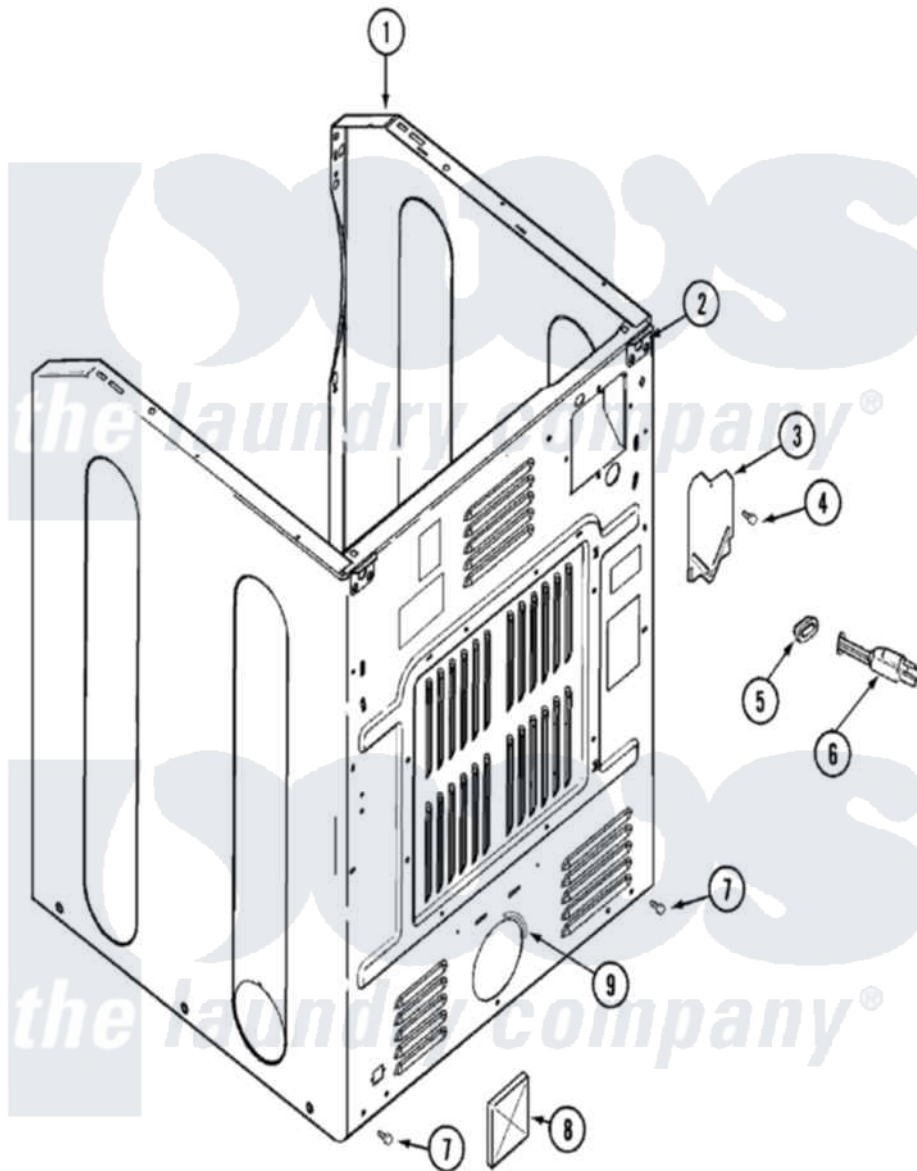

Maytag MDG4000BWQ 02 - CABINET-REAR

Maytag Residential Maytag MDG4000BWQ Dryer Parts Parts Diagram 02 - CABINET-REAR
 Click on the part number to view part

Item	Original Part Number	Replaced By	Status	Part Description
1	22003640			Cabinet Assembly
"	22003583		Not Available	CABINET, ASSY. (BSQ-AS PK)
"	22003367	22004095		Hinge, Plastic
"	22002659	22003640		Cabinet Assembly
"	22001995			Screw Note: Screw, Tumbler Front And Shroud
2	33001827		Not Available	BRACKET, CABINET HINGE
3	33001795			Cover, Terminal Block
4	22001995			Screw Note: Screw, Tumbler Front And Shroud
5	211881			Grommet, Cord Part Not Used-Gas Models Only
6	33001246		Not Available	CORD, POWER
7	22001995			Screw Note: Screw, Tumbler Front And Shroud
8	33001702			Flap, Pipe
9	33002283			Guard, Exhaust Duct