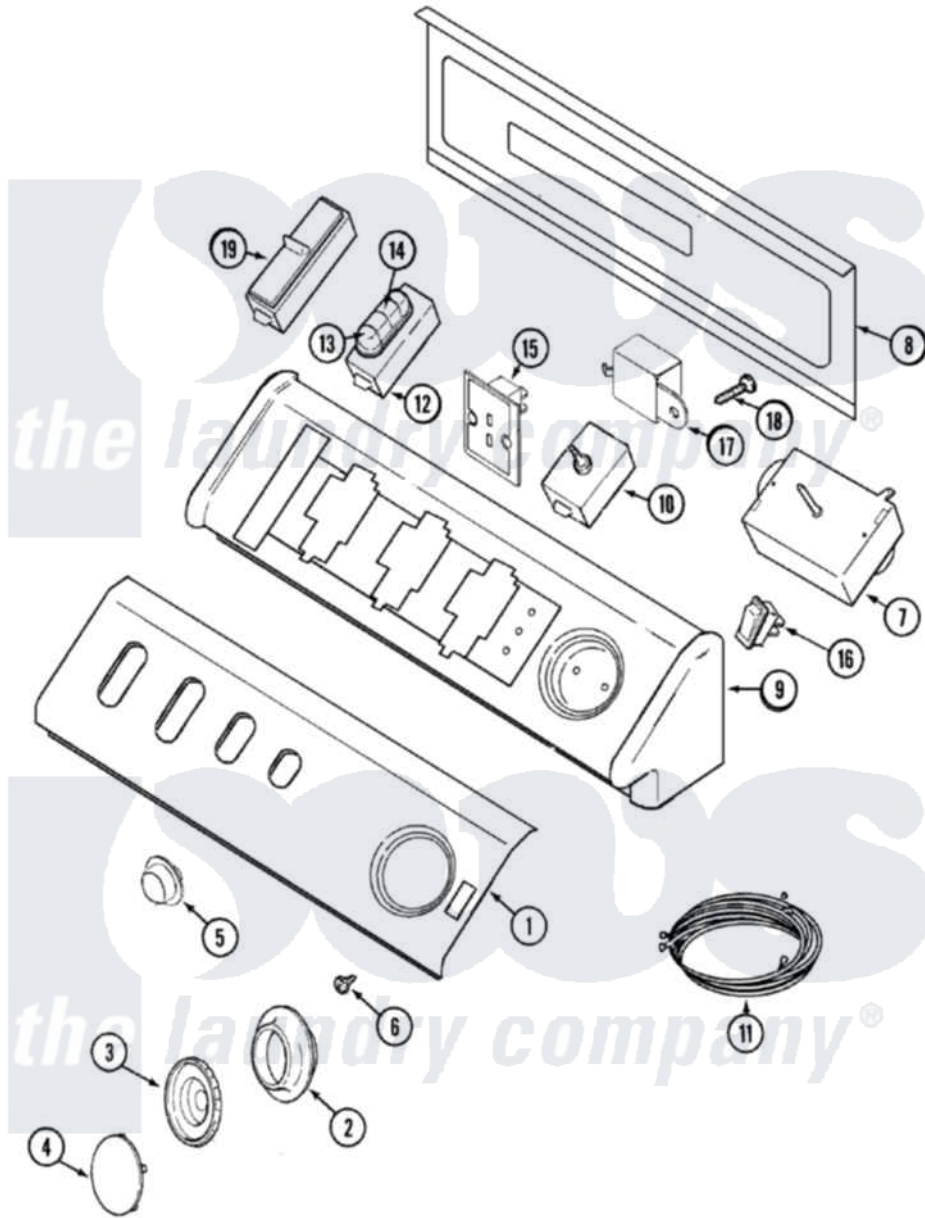

Maytag MDG4000BWQ 03 - CONTROL PANEL

Maytag [Residential Maytag MDG4000BWQ Dryer Parts](#) Parts Diagram 03 - CONTROL PANEL
 Click on the part number to view part

Item	Original Part Number	Replaced By	Status	Part Description
1	33002423			Panel, Control
"	Y22002339	8534058		Screw
2	33002346			Skirt, Timer Dial
3	22001659			Timer Knob - Grey
4	33002347			Timer Knob Insert/Cap
5	33002435			Button, Push-To-Start
6	33001690	90767		Screw, 8A X 3/8 HeX Washer Head Tapping
7	33002676			Timer, Electronic Dry
"	33001730			Timer
8	22002529		Not Available	CONSOLE BACK PANEL
"	216423	3370225		Screw
9	33002327	37001115		Console
10	33002356	33001618		Switch- PU
11	33002420			Wire Harness, Main Note: Wire Harness, Main
12	33002415	33002414		Switch, Option 4 Pos

13	22002697		Button, Switch
14	22002698	22003875	Button- SW
15	33002400		Not Available
			DRYNESS DISPLAY CONTROL (BSQ)
16	33002418		2 Pos. Rocker Switch
17	33001848		Signal, End Of Cycle
18	33001860	W10116760	Screw
19	33002338	33001656	Switch, Temp Note: Switch, Inf. Temp
20	22001948		Lens, Indicator Light
"	22001403		Light, Indicator
21	33002426		Manual, Use And Care
"	33002427		Not Available
			MANUAL, USE & CARE (FRCH)