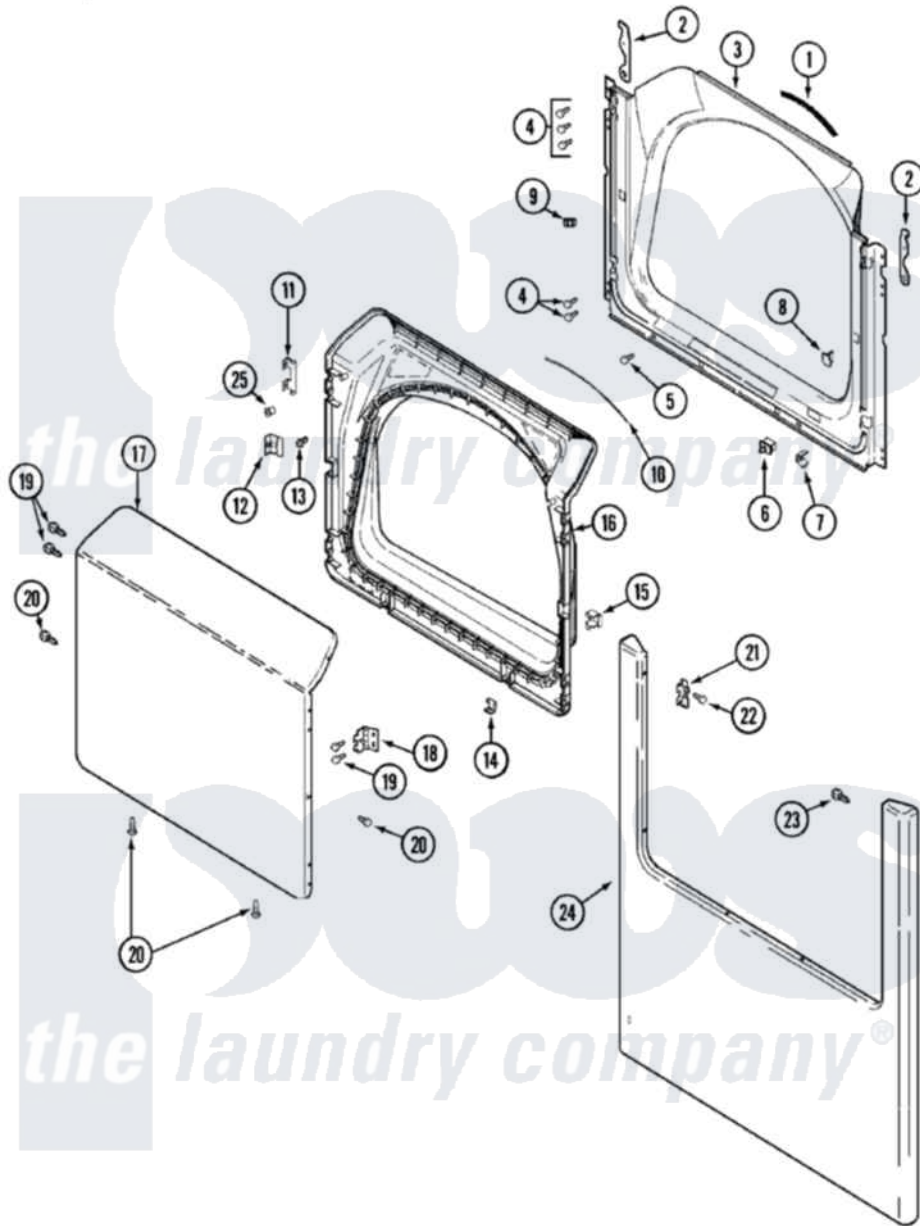

Maytag MDG4000BWQ 04 - DOOR

Maytag Residential Maytag MDG4000BWQ Dryer Parts Parts Diagram 04 - DOOR
 Click on the part number to view part

Item	Original Part Number	Replaced By	Status	Part Description
1	33001767			Seal, Shroud
2	33002386	33002597		Hook, Security
3	33002379			Shroud
4	22001995			Screw Note: Screw, Tumbler Front And Shroud
5	33001768			Screw, Shroud Note: Screw, Shroud And Outlet Duct
6	33001508	W10169313		Switch-Dor
7	33001760			Bracket, Hinge
8	33001174	LA-1003		Door Catch Kit
9	33001791	306436		Door Latch Kit--W
"	Y304578	LA-1003		Door Catch Kit
10	33002094			Seal, Door
11	22002038			Clip, Door
12	33001793			Bracket, Strike
13	33001761			Strike, Door
14	22002039			Clip, Door

15	33001763		Plug, Inner Door
16	33002397		Door, Inner/ W Seal
"	33002351		Screw
"	22002039		Clip, Door
17	22002661		Panel, Door
"	33001867		Pad, Front
"	22001817		Sheet, Sound Damper
18	33001759		Hinge, Door
19	22002062	98006631	Screw
20	33002351		Screw
21	33002349		Cover, Hinge Hole
22	33001787		Screw, Hinge Note: Screw, Hinge Hole Cover
23	22002012		Screw, Hinge Note: Screw, Hinge Bracket
24	33002396	Not Available	PANEL, FRONT (BSQ)
25	33001771		Bushing, Inner Door