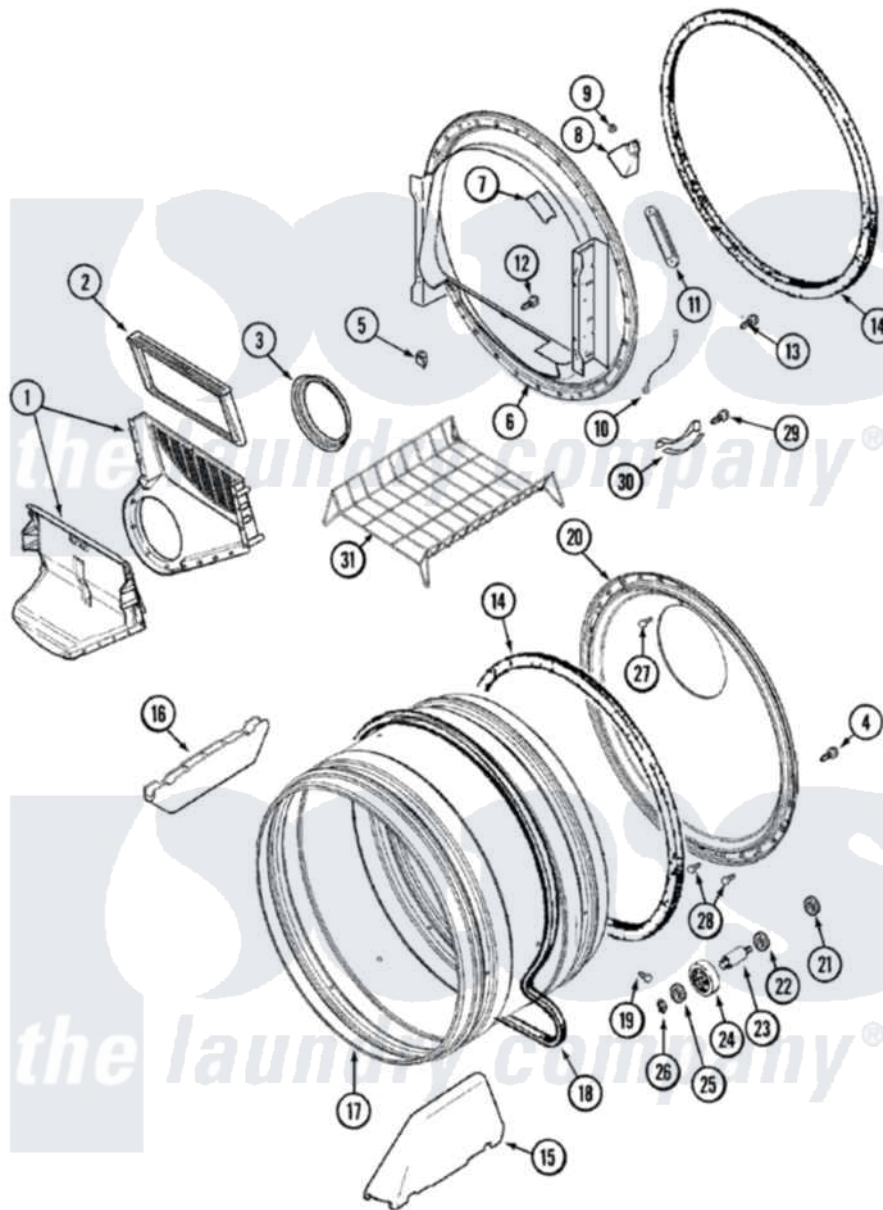

# Maytag MDG4000BWQ 07 - TUMBLER

Maytag Residential Maytag MDG4000BWQ Dryer Parts Parts Diagram 07 - TUMBLER  
 Click on the part number to view part

Item	Original Part Number	Replaced By	Status	Part Description
1	<a href="#">33001799</a>			Outlet Duct Assembly Note: Outlet Duct Assembly
2	<a href="#">33001808</a>			Filter, Lint
3	33001758	<a href="#">33002560</a>		Seal, Blower
4	<a href="#">33002190</a>			SCrew, C BraCe, BraCket, Cabinet
5	<a href="#">22003298</a>			Retainer, Wire
6	<a href="#">33001868</a>			Front, Tumbler Front W/Sensor Note: Front, Tumbler
7	<a href="#">33001871</a>			Screw Note: Screw, Drum Light
"	<a href="#">33001869</a>			Lens, Drum Light
"	<a href="#">22002263</a>			Lamp
8	33001870		Not Available	HOLDER, LAMP (W/HOUSING) NOTE: LAMP (W/HOUSING & HOLDER)
9	<a href="#">214872</a>			Palnut, End Cap Note: Nut, Lamp Holder
10	211294	<a href="#">90767</a>		Screw, 8A X 3/8 HeX Washer