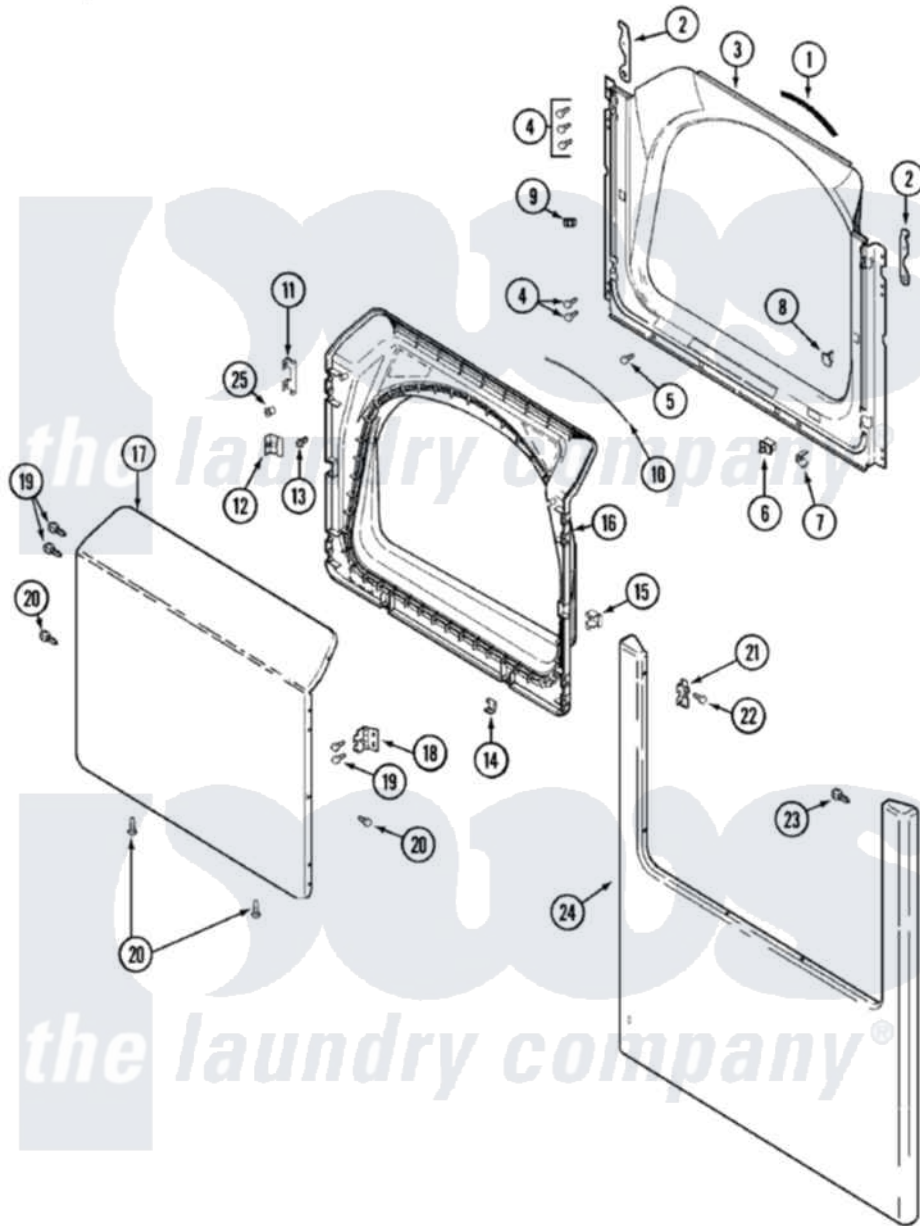

Maytag MDG4057BWQ 01 - DOOR

Maytag Residential Maytag MDG4057BWQ Dryer Parts Parts Diagram 01 - DOOR
 Click on the part number to view part

Item	Original Part Number	Replaced By	Status	Part Description
1	33001767			Seal, Shroud
2	22002247	33002597		Hook, Security
3	33002379			Shroud
4	22001995			Screw Note: Screw, Tumbler Front And Shroud
5	33001768			Screw, Shroud Note: Screw, Shroud And Outlet Duct
6	33001509	W10169313		Switch-Dor
7	33001760			Bracket, Hinge
8	33001174	LA-1003		Door Catch Kit
9	33001791	306436		Door Latch Kit--W
"	Y304578	LA-1003		Door Catch Kit
10	33002094			Seal, Door
11	22002038			Clip, Door
12	33001793			Bracket, Strike
13	33001761			Strike, Door
14	22002039			Clip, Door

15	33001763		Plug, Inner Door
16	33002397		Door, Inner/ W Seal
17	22001817		Sheet, Sound Damper
"	33002431		Panel, Door
18	33001759		Hinge, Door
19	22002062	98006631	Screw
20	33002351		Screw
21	33002349		Cover, Hinge Hole
22	33001787		Screw, Hinge Note: Screw, Hinge Hole Cover
23	22002012		Screw, Hinge Note: Screw, Hinge Bracket
24	22002663	Not Available	PANEL, FRONT (BISQ)
25	33001771		Bushing, Inner Door