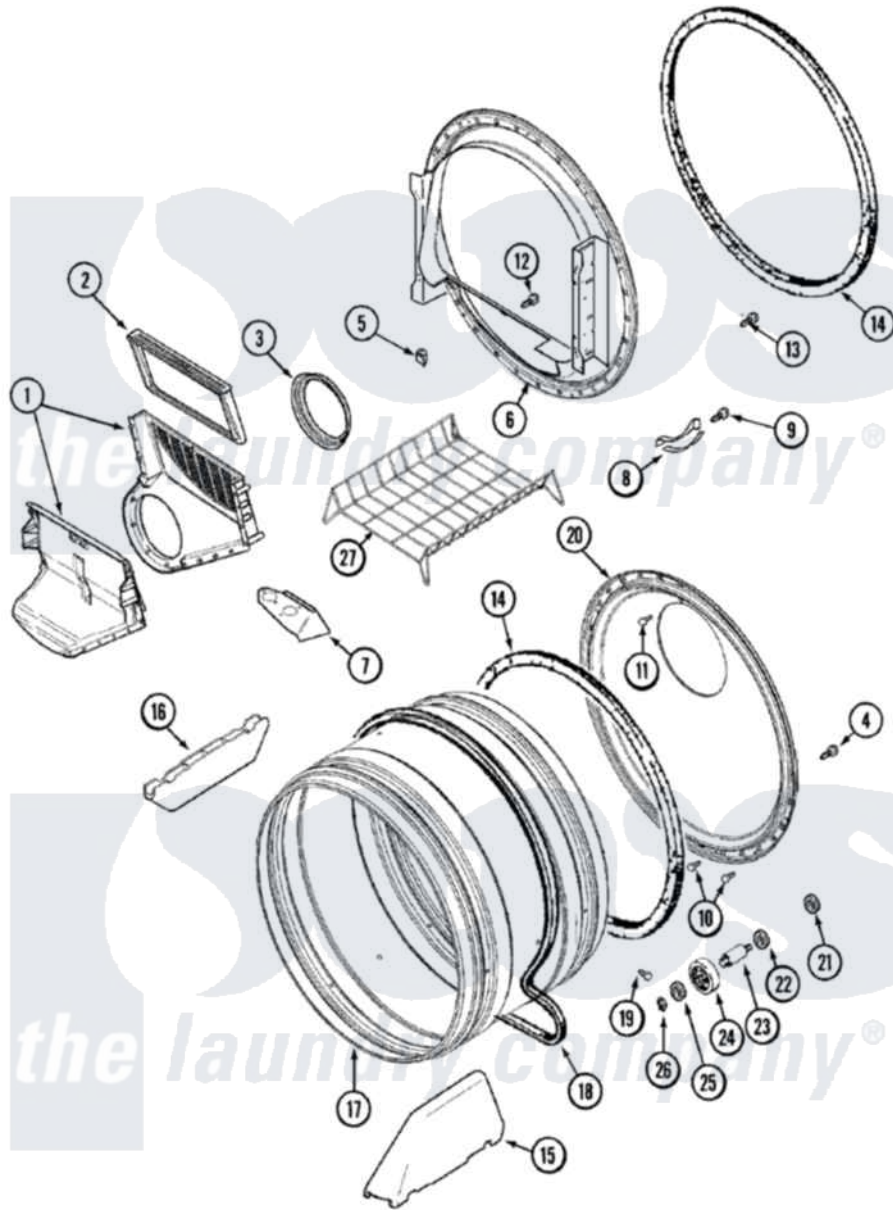

Maytag MDG4057BWQ 04 - TUMBLER

Maytag Residential Maytag MDG4057BWQ Dryer Parts Parts Diagram 04 - TUMBLER
 Click on the part number to view part

Item	Original Part Number	Replaced By	Status	Part Description
1	33001799			Outlet Duct Assembly Note: Outlet Duct Assembly
2	33001808			Filter, Lint
3	33001758	33002560		Seal, Blower
4	33002190			SCrew, C BraCe, BraCket, Cabinet
5	Y310376			Clip, Door Switch Harness
6	33001802			Front, Tumbler
8	306508			Tumbler Bearing Kit ---W
9	210720			Rivet, Bearing To Tumbler Frnt
10	22001996	3370225		Screw
11	210932			Screw, No.8 X 9/16 Ctsk Note: Screw, Inlet Duct
12	312311	312311MAY		Screw
13	33001855	33002917		Screw, No.10-16
14	33001807			Seal, Tumbler
15	33001756	33002032		Baffle

16	33001755		Baffle
17	33001889		Tumbler
18	33001777	33002535	V-Belt
19	33001788	33002973	Screw, No.9-15 X 1.00 Hx WS
20	33001801		Back, Tumbler
21	33001443		Nut, Hex
22	Y313347	312535	Washer, Vault Mounting Brk.
23	Y312948	6-3129480	Shaft- Tumbler
24	Y303373	12001541	Drum Roller/Washer Assembly--W
25	312535		Washer, Vault Mounting Brk.
26	410233	9703438	Ring-Retrn
27	33001917	33001917A	Rack- Dryi