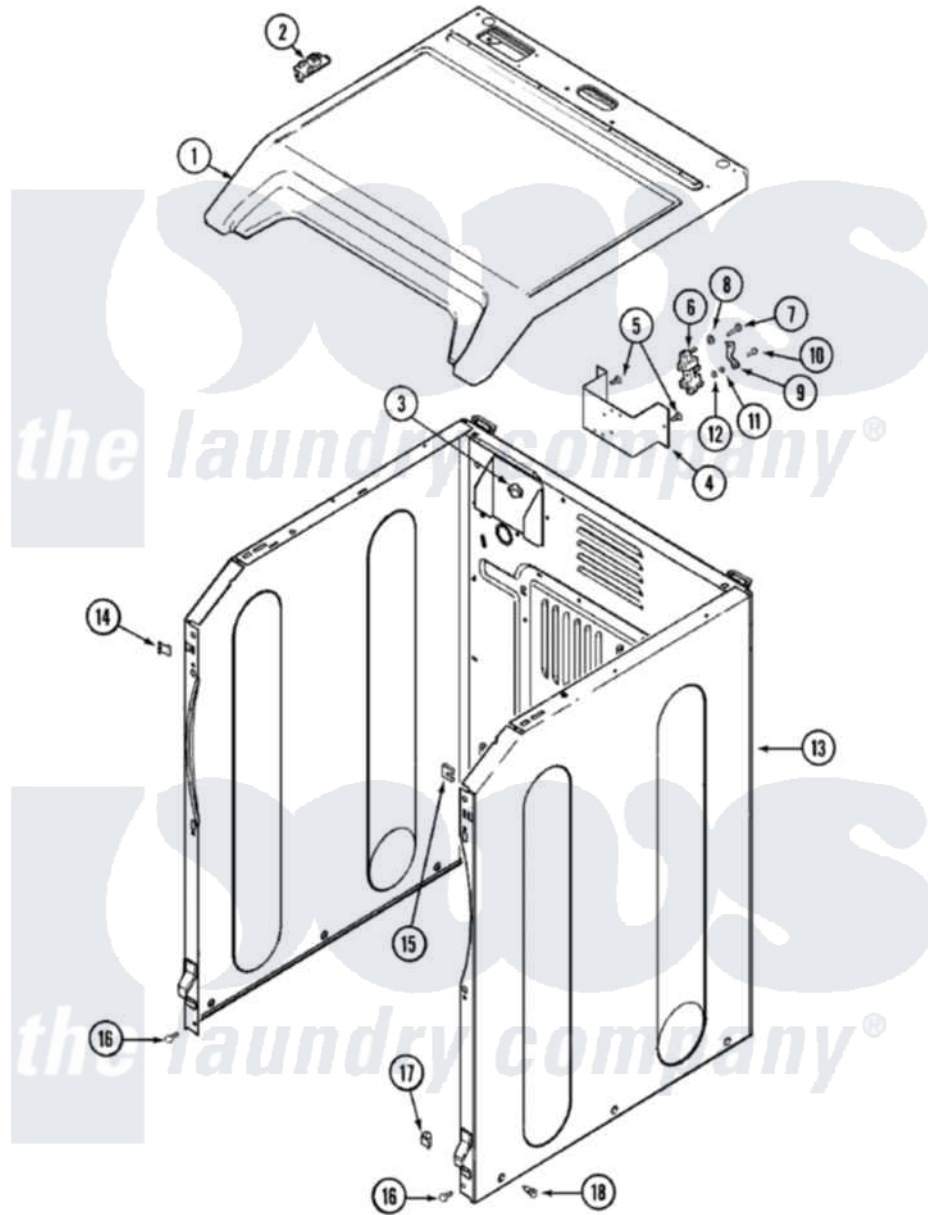

Maytag MDG4057BWW 01 - CABINET

Maytag Residential Maytag MDG4057BWW Dryer Parts Parts Diagram 01 - CABINET
 Click on the part number to view part

Item	Original Part Number	Replaced By	Status	Part Description
1	33002627			Cover, Top
"	33001865			Cover, Top
2	33001872	33002891		Pin, Locator
3	Y310376			Clip, Door Switch Harness
13	22003582		Not Available	CABINET, ASSY. (WHT-AS PK)
"	22003367	22004095		Hinge, Plastic
"	22001995			Screw Note: Screw, Tumbler Front And Shroud
"	12001424	22003639		Cabinet Assembly
14	22002049			Clip Note: Clip, Front Panel
15	213280	204439		Screw And Fstner Assembly
16	22001995			Screw Note: Screw, Tumbler Front And Shroud
17	Y310376			Clip, Door Switch Harness
18	22003409	213007		Xfor Cabinet See Cabinet, Back
"	213007			Xfor Cabinet See Cabinet,