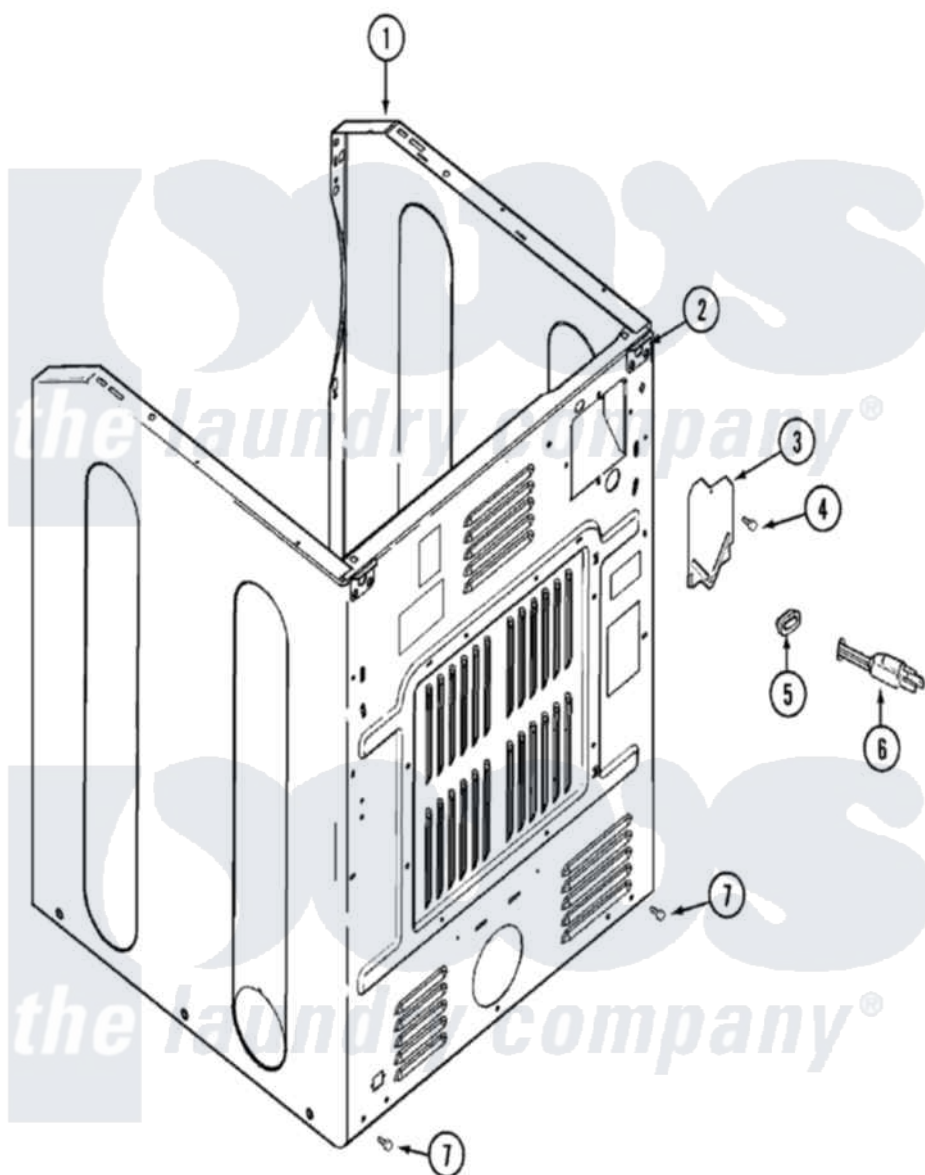

Maytag MDG4057BWW 02 - CABINET-REAR

Maytag Residential Maytag MDG4057BWW Dryer Parts Parts Diagram 02 - CABINET-REAR
 Click on the part number to view part

| Item | Original Part Number | Replaced By | Status | Part Description |
|------|--------------------------|--------------------------|---------------|---|
| 1 | 22003583 | | Not Available | CABINET, ASSY. (BSQ-AS PK) |
| " | 22003582 | | Not Available | CABINET, ASSY. (WHT-AS PK) |
| " | 12001424 | 22003639 | | Cabinet Assembly |
| 2 | 33001827 | | Not Available | BRACKET, CABINET HINGE |
| 3 | 33001795 | | | Cover, Terminal Block |
| 4 | 22001995 | | | Screw Note: Screw, Tumbler Front And Shroud |
| 5 | 211881 | | | Grommet, Cord Part Not Used-Gas Models Only |
| 6 | 33002184 | 33002777 | | Power Cord |
| 7 | 22001995 | | | Screw Note: Screw, Tumbler Front And Shroud |