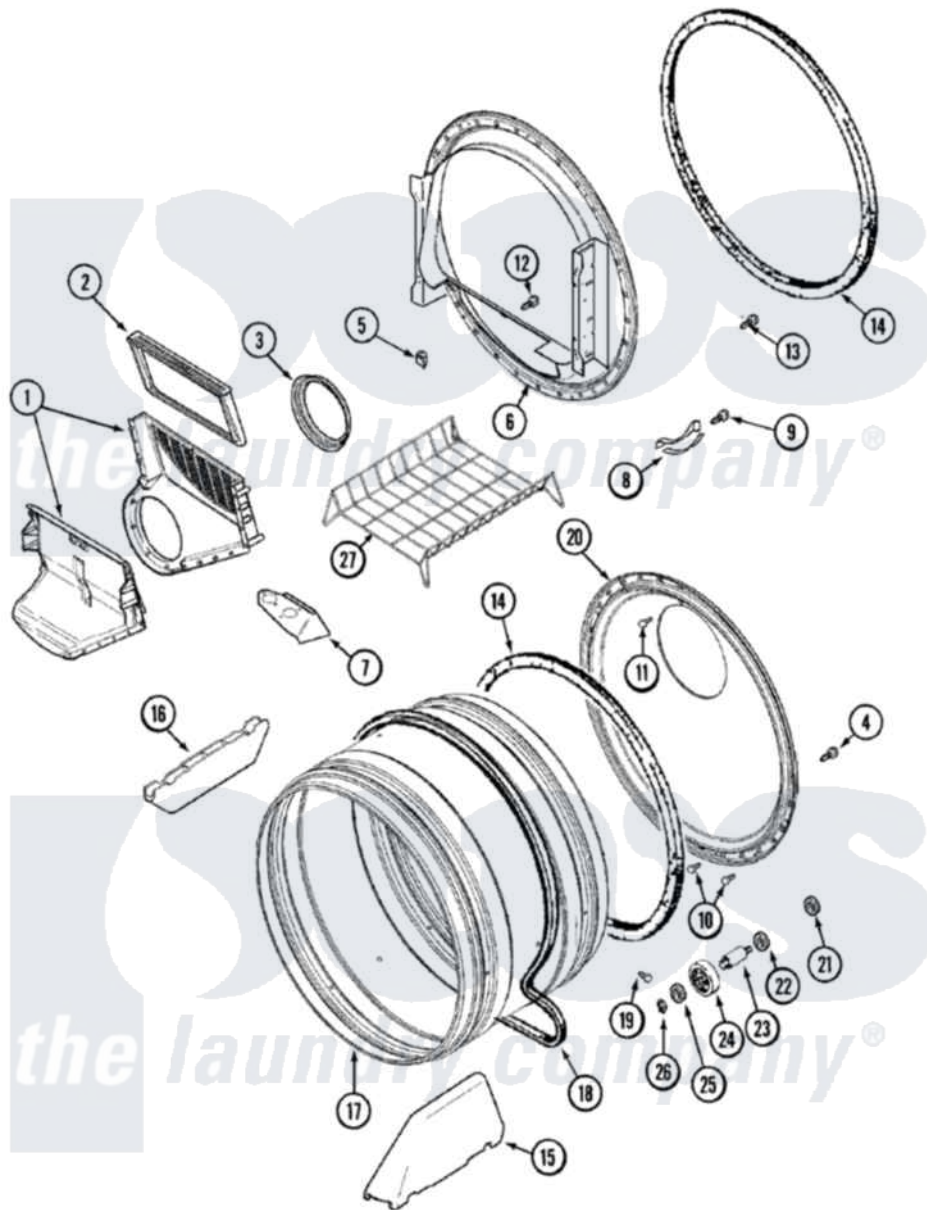

Maytag MDG4057BWW 07 - TUMBLER

Maytag Residential Maytag MDG4057BWW Dryer Parts Parts Diagram 07 - TUMBLER
 Click on the part number to view part

Item	Original Part Number	Replaced By	Status	Part Description
1	33001799			Outlet Duct Assembly Note: Outlet Duct Assembly
2	33001808			Filter, Lint
3	33001758	33002560		Seal, Blower
4	33002190			SCrew, C BraCe, BraCket, Cabinet
5	Y310376			Clip, Door Switch Harness
6	33001802			Front, Tumbler
8	306508			Tumbler Bearing Kit ---W
9	210720			Rivet, Bearing To Tumbler Frnt
10	22001996	3370225		Screw
11	210932			Screw, No.8 X 9/16 Ctsk Note: Screw, Inlet Duct
12	312311	312311MAY		Screw
13	33001855	33002917		Screw, No.10-16
14	33001807			Seal, Tumbler
15	33001756	33002032		Baffle

16	33001755		Baffle
17	33001889		Tumbler
18	33001777	33002535	V-Belt
19	33001788	33002973	Screw, No.9-15 X 1.00 Hx WS
20	33001801		Back, Tumbler
21	33001443		Nut, Hex
22	Y313347	312535	Washer, Vault Mounting Brk.
23	Y312948	6-3129480	Shaft- Tumbler
24	Y303373	12001541	Drum Roller/Washer Assembly--W
25	312535		Washer, Vault Mounting Brk.
26	410233	9703438	Ring-Retrn
27	33001917	33001917A	Rack- Dryi