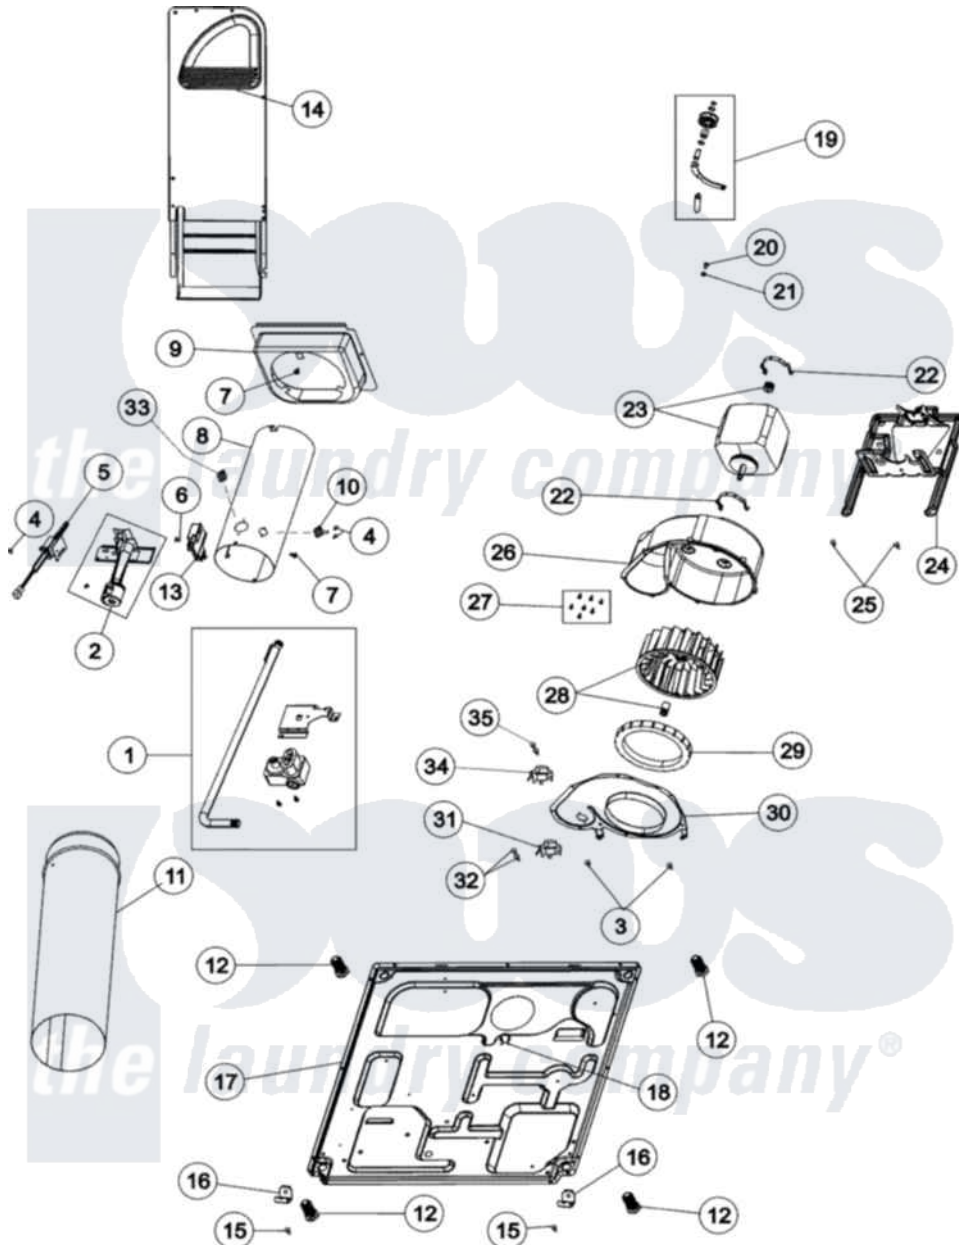

Maytag MDG4806AWW 01 - BASE, HEATER & MOTOR (GAS)

Maytag Residential Maytag MDG4806AWW Dryer Parts Parts Diagram 01 - BASE, HEATER & MOTOR (GAS)
 Click on the part number to view part

Item	Original Part Number	Replaced By	Status	Part Description
1	37001127			Valve And Pipe Assembly
2	Y56234	37001304		Burner Ign
"	650P3			Kit, Gas Burner Conversion
"	649P3	LPK1		LP Gas Con
3	505518			Duct, Exhaust
4	56692	8281196		Screw
5	40069801	37001308		Ignitor
6	23222	3177991		Screw
7	503688			Screw, 10B-16 X .34 I
8	37001041	37001303		Duct- Comb
9	500122	510101		Shroud Heat Duct
10	Y61886			Thermostat, Limit-Blk
11	33002567			Thermostat, Cycling
12	501086	90767		Screw, 8A X 3/8 HeX Washer Head Tapping
13	Y56231	338906		Radiant, Sensor
14	503605			Assembly, Heater Duct

15	Y500101		Leg, Leveling
"	27001200		Screw
16	504034		Clip, Wire
17	37001145		Clip, Front Panel
18	27001200		Screw
19	37001287		Assembly, Idler Lever/Shaft/Pulley
20	50824		Screw, 1/4-20 Unc Hex
21	27001225		Nut, Jam Mid Lock 1/4-20
22	Y58047	660658	Clamp, Motor Mounting 343481 685441
23	40048501	2200376	Motor
24	503613		Mount, Motor
25	27001200		Screw
26	56020		Housing, Blower
27	31260		Screw, No.8 X 3/8 Ind H
28	56000	510139P	Assembly Blower Fan Package
29	37001119		Seal, Blower Housing
30	500078	511969P	Kit Blower Housing And Cover
31	31001590		Thermistor, Temp Control
32	501086	90767	Screw, 8A X 3/8 HeX Washer Head Tapping
33	503688		Screw, 10B-16 X .34 I
34	37001156		Dryer Base
35	40113801		Fuse, Thermal