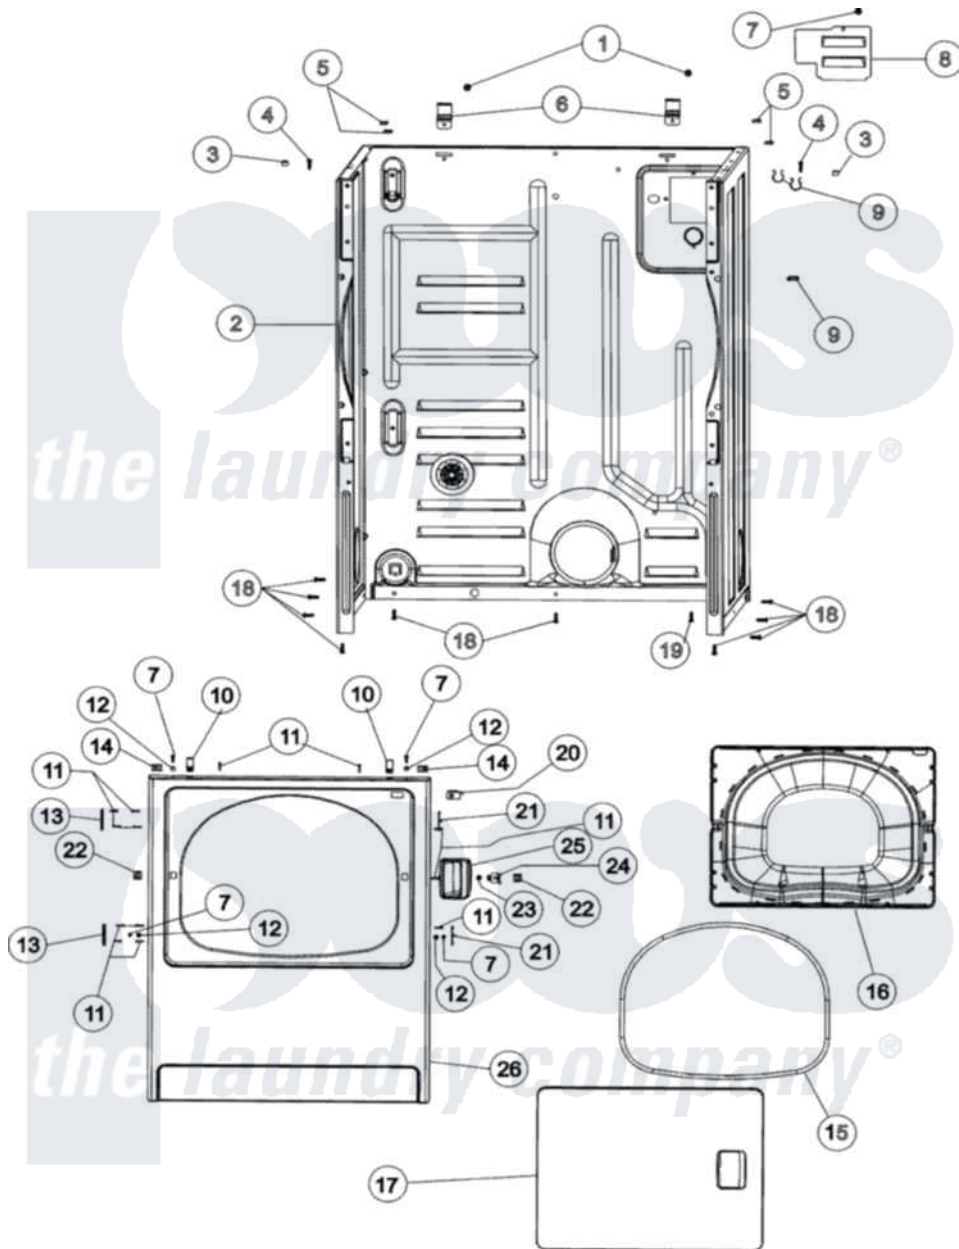

# Maytag MDG4806AWW 02 - CABINET & FRONT PANEL

Maytag Residential Maytag MDG4806AWW Dryer Parts Parts Diagram 02 - CABINET & FRONT PANEL  
 Click on the part number to view part

Item	Original Part Number	Replaced By	Status	Part Description
1	<a href="#">503688</a>			Screw, 10B-16 X .34 I
2	37001155	<a href="#">37001284</a>		Cabinet As Pack
3	<a href="#">505187</a>			Locator, Panel
4	32671	<a href="#">Y014874</a>		Screw, Idler Arm And Sleeve
5	<a href="#">Y56128</a>			Pad, Bumper
6	<a href="#">500003</a>			Hinge, Top
7	32671	<a href="#">Y014874</a>		Screw, Idler Arm And Sleeve
8	<a href="#">37001158</a>			Plate, Access Cover
9	<a href="#">504034</a>			Clip, Wire
10	<a href="#">25-7220</a>			Clip, Cabinet Top
11	<a href="#">37001030</a>			Screw, No.8ab-16 x 3/4 Fh
12	<a href="#">505187</a>			Locator, Panel
13	<a href="#">Y503676</a>			Hinge, Door And Top
14	213280	<a href="#">204439</a>		Screw And Fstner Assembly
15	504005	<a href="#">511056</a>		Seal Front Panel
16	<a href="#">37001028</a>			Seal And Liner, Assembly

17	<a href="#">37001029</a>		Door, Dryer
18	<a href="#">27001200</a>		Screw
19	<a href="#">20530</a>		Screw, 10-24 x 3/8 Hex
20	Y504570	<a href="#">W10169313</a>	Switch-Dor
21	<a href="#">503126</a>		Plug, Hinge Hole
22	54660	<a href="#">LA-1003</a>	Door Catch Kit
23	500039	<a href="#">510181</a>	Strike Doormetal
24	<a href="#">40116201</a>		Bracket, Door Strike
25	<a href="#">33001241</a>		Handle, Door
26	<a href="#">37001154</a>		Front Panel - White