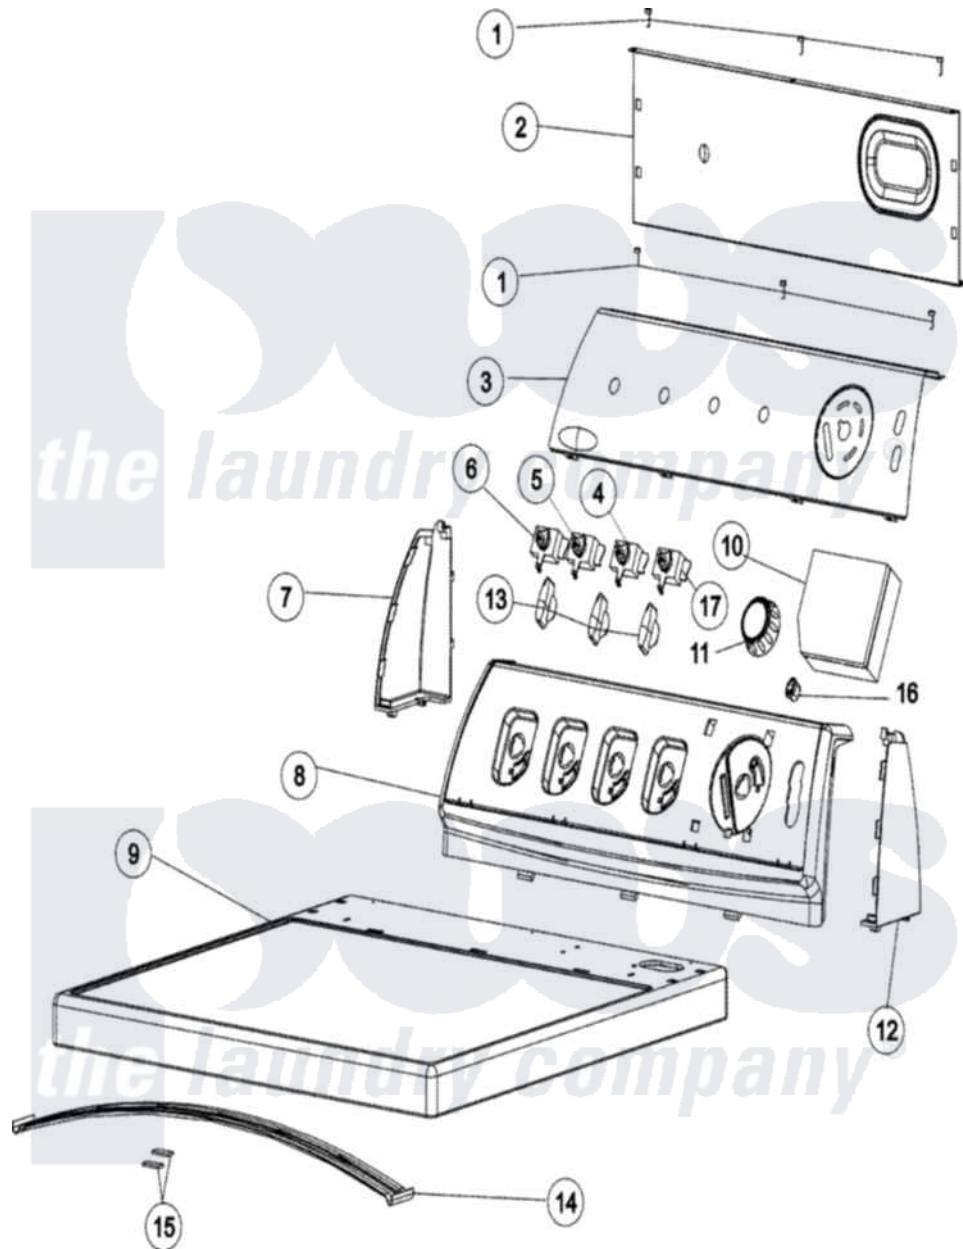

# Maytag MDG4806AWW 03 - CONTROL PANEL & TOP

Maytag Residential Maytag MDG4806AWW Dryer Parts Parts Diagram 03 - CONTROL PANEL & TOP  
 Click on the part number to view part

Item	Original Part Number	Replaced By	Status	Part Description
1	<a href="#">21002224</a>			Screw
2	<a href="#">37001233</a>			Shield, Backguard
3	37001178	<a href="#">12002674</a>		Facia As P
4	<a href="#">37001263</a>			Encoder, Rotary 4 Position
5	<a href="#">37001265</a>			Encoder, Rotary 2 Position
6	<a href="#">37001264</a>			Encoder, Rotary 5 Position
7	<a href="#">21001519</a>			Endcap
8	<a href="#">37001166</a>			Support, Switch -White
9	37001232	<a href="#">37001283</a>		Top As Pack
10	<a href="#">37001161</a>			Wire Harness - Upper
"	37001167	<a href="#">37001286</a>		Dryer Cont
11	<a href="#">37001185</a>			Knob Assembly - Rotary Encoder
12	<a href="#">21001523</a>			Endcap
13	<a href="#">21002070</a>			Knob, Selector
14	56486		Not Available	BRACE, TOP
15	500121	<a href="#">510189</a>		Pad Felt