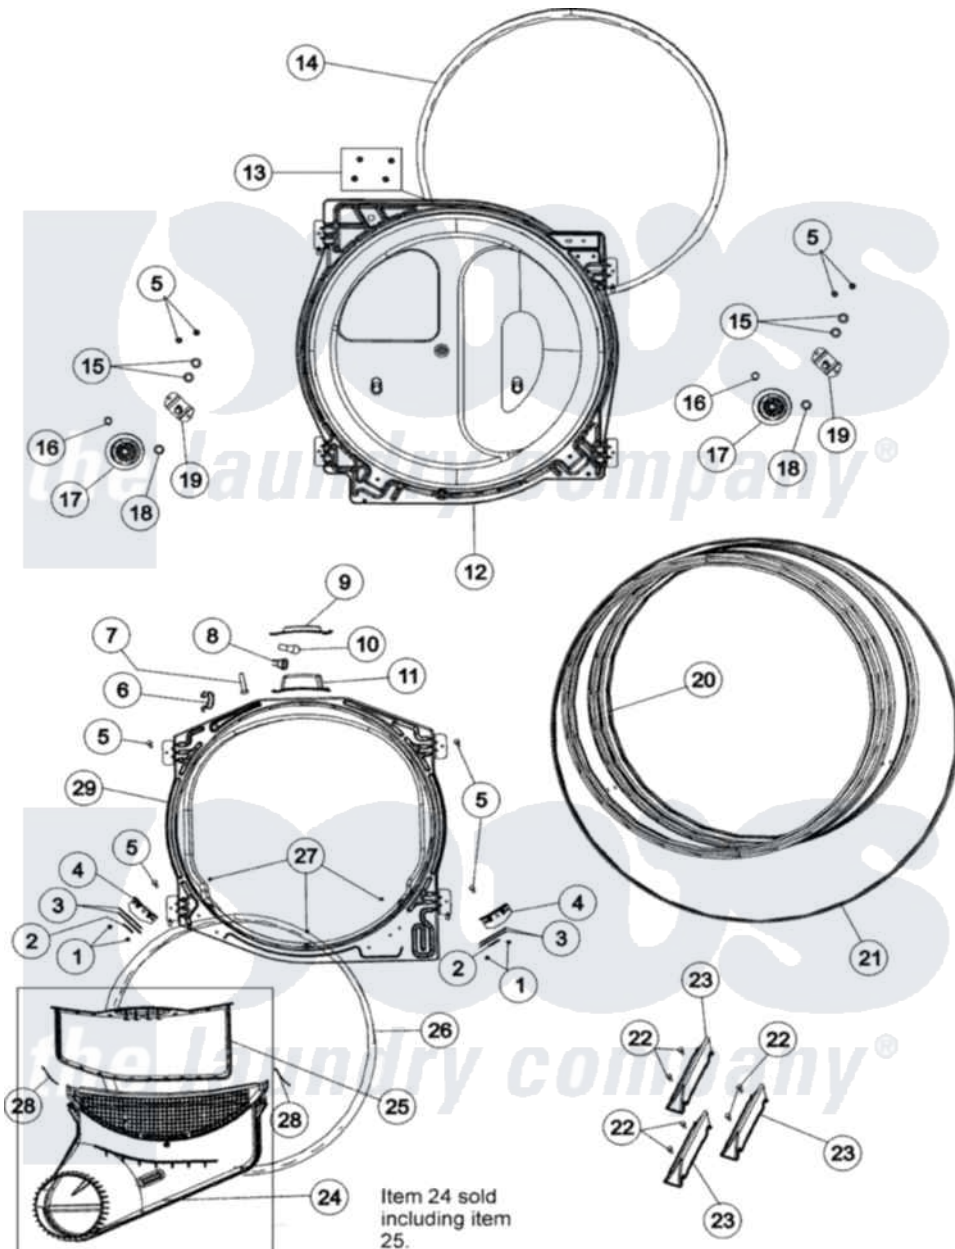

Maytag MDG4806AWW 05 - TUMBLER

Maytag [Residential Maytag MDG4806AWW Dryer Parts](#) Parts Diagram 05 - TUMBLER
 Click on the part number to view part

Item	Original Part Number	Replaced By	Status	Part Description
1	37001031	3370225		Screw
2	500121	510189		Pad Felt
3	40116501	37001298		Glide- Dry
4	37001036			Bracket, Cylinder Glide
5	503661	27001200		Screw
6	504034			Clip, Wire
7	505295			Screw, No.8ab-16 x 3/4 PH
8	504458	Y504452		Light Assembly
9	40094301			Lens, Light
10	Y60954	67001316		Bulb, Light
"	Y61199	3400094		Screw, 10-32 X 3/8
11	37001132			Seal, Cylinder
12	504801W	502614WP		Bulkhead, Rear
13	503688			Screw, 10B-16 X .34 I
14	37001132			Seal, Cylinder
15	52549			Washer, 501 ID X3/4 Odx

16	23748		Ring, Retaining
17	37001042		Assembly, Cylinder Roller
18	Y504082		Washer, Wave
19	40113601		Assembly, Roller Brkt
20	504467W	504467WP	Cylinder Assembly
21	40111201		Belt, Cylinder
22	Y62588		Screw, 10BT-12 X 1 Tap
23	37001125	12002559	Baffle Kit
24	37001141		Air Duct Assembly
25	37001142		Filter, Lint
26	37001132		Seal, Cylinder
27	37001030		Screw, No.8ab-16 x 3/4 Fh
28	503625		Sensor, Moisture
"	40012001		Clip, Retaining Harness
29	503616W	503616WP	Assembly, Frt Bulkhead