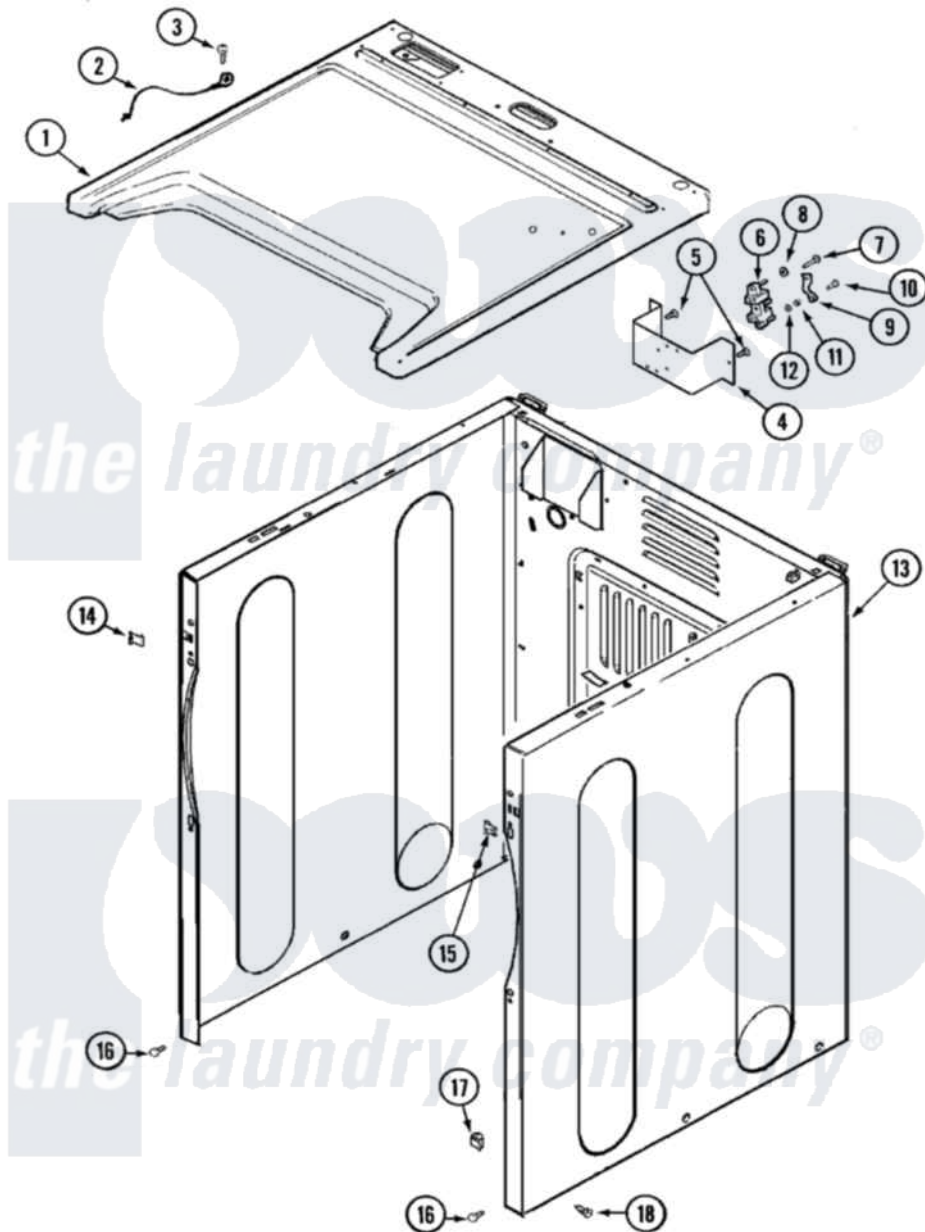

# Maytag MDG4916AWA 01 - CABINET

Maytag [Residential Maytag MDG4916AWA Dryer Parts](#) Parts Diagram 01 - CABINET  
 Click on the part number to view part

Item	Original Part Number	Replaced By	Status	Part Description
1	33001906		Not Available	COVER, TOP (ALM)---NA
2	33001859		Not Available	WIRE, GROUND
3	210186	<a href="#">3370225</a>		Screw
13	33001898	<a href="#">33002373</a>		Cabinet
14	<a href="#">22002049</a>			Clip Note: Clip, Front Panel
15	213280	<a href="#">204439</a>		Screw And Fstner Assembly
16	<a href="#">22001995</a>			Screw Note: Screw, Tumbler Front And Shroud
17	<a href="#">Y310376</a>			Clip, Door Switch Harness
18	<a href="#">213007</a>			Xfor Cabinet See Cabinet, Back
19	<a href="#">Y310376</a>			Clip, Door Switch Harness