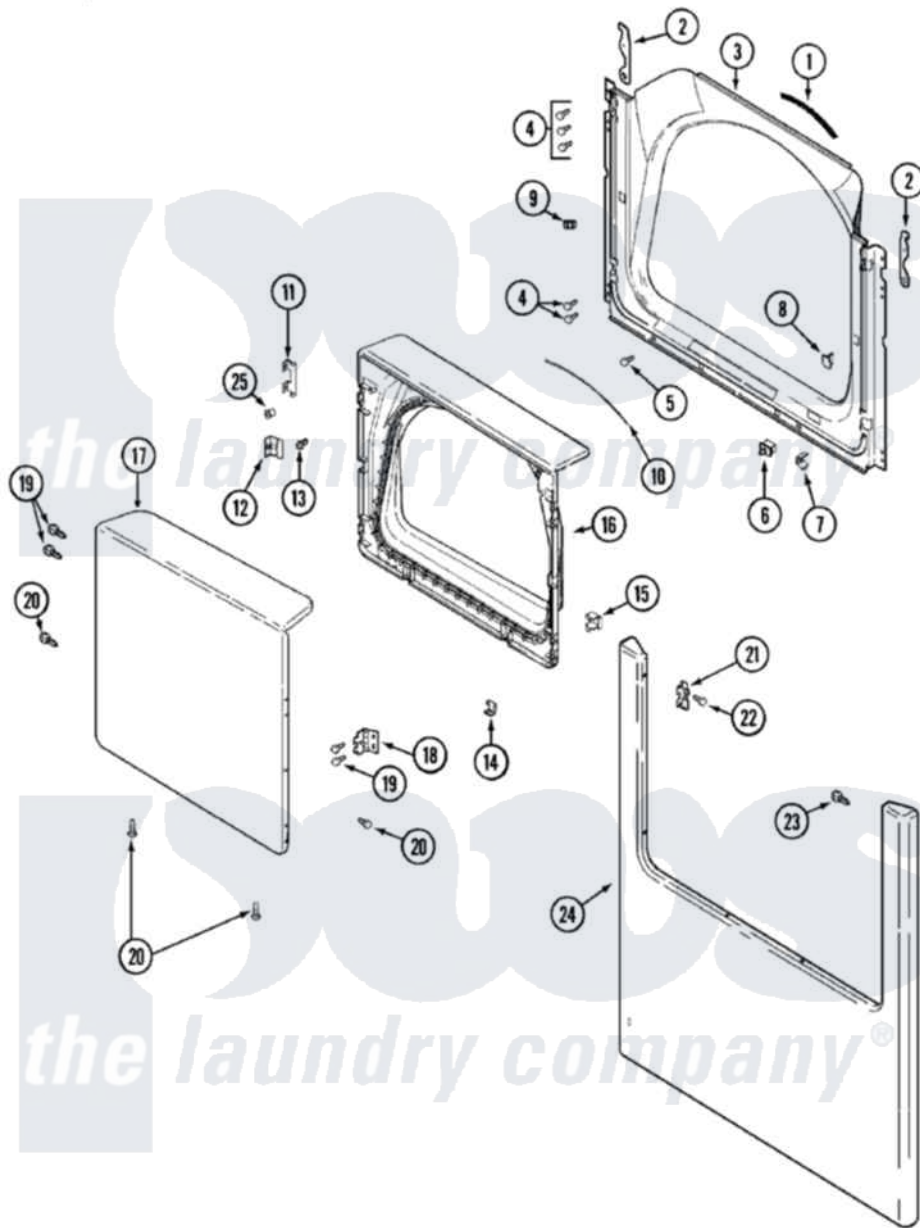

# Maytag MDG4916AWW 04 - DOOR

Maytag [Residential Maytag MDG4916AWW Dryer Parts](#) Parts Diagram 04 - DOOR  
 Click on the part number to view part

Item	Original Part Number	Replaced By	Status	Part Description
1	<a href="#">33001767</a>			Seal, Shroud
2	22002247	<a href="#">33002597</a>		Hook, Security
3	<a href="#">33001900</a>			Shroud
4	<a href="#">22001995</a>			Screw Note: Screw, Tumbler Front And Shroud
5	<a href="#">33001768</a>			Screw, Shroud Note: Screw, Shroud And Outlet Duct
6	33001508	<a href="#">W10169313</a>		Switch-Dor
7	<a href="#">33001760</a>			Bracket, Hinge
8	33001174	<a href="#">LA-1003</a>		Door Catch Kit
9	33001791	<a href="#">306436</a>		Door Latch Kit--W
"	Y304578	<a href="#">LA-1003</a>		Door Catch Kit
10	<a href="#">33002094</a>			Seal, Door
11	<a href="#">22002038</a>			Clip, Door
12	<a href="#">33001793</a>			Bracket, Strike
13	<a href="#">33001761</a>			Strike, Door
14	<a href="#">22002039</a>			Clip, Door

15	<a href="#">33001763</a>		Plug, Inner Door
16	<a href="#">33001899</a>		Door, Inner
17	<a href="#">22001817</a>		Sheet, Sound Damper
"	<a href="#">33001904</a>		Door, Outer
18	<a href="#">33001759</a>		Hinge, Door
19	22002062	<a href="#">98006631</a>	Screw
20	<a href="#">22002063</a>		Screw No.8-18AB Wafer Head
21	<a href="#">33002349</a>		Cover, Hinge Hole
"	<a href="#">33001764</a>		Cover, Hinge Hole
22	<a href="#">33001787</a>		Screw, Hinge Note: Screw, Hinge Hole Cover
23	<a href="#">22002012</a>		Screw, Hinge Note: Screw, Hinge Bracket
24	<a href="#">33001901</a>		Panel, Front
25	<a href="#">33001771</a>		Bushing, Inner Door