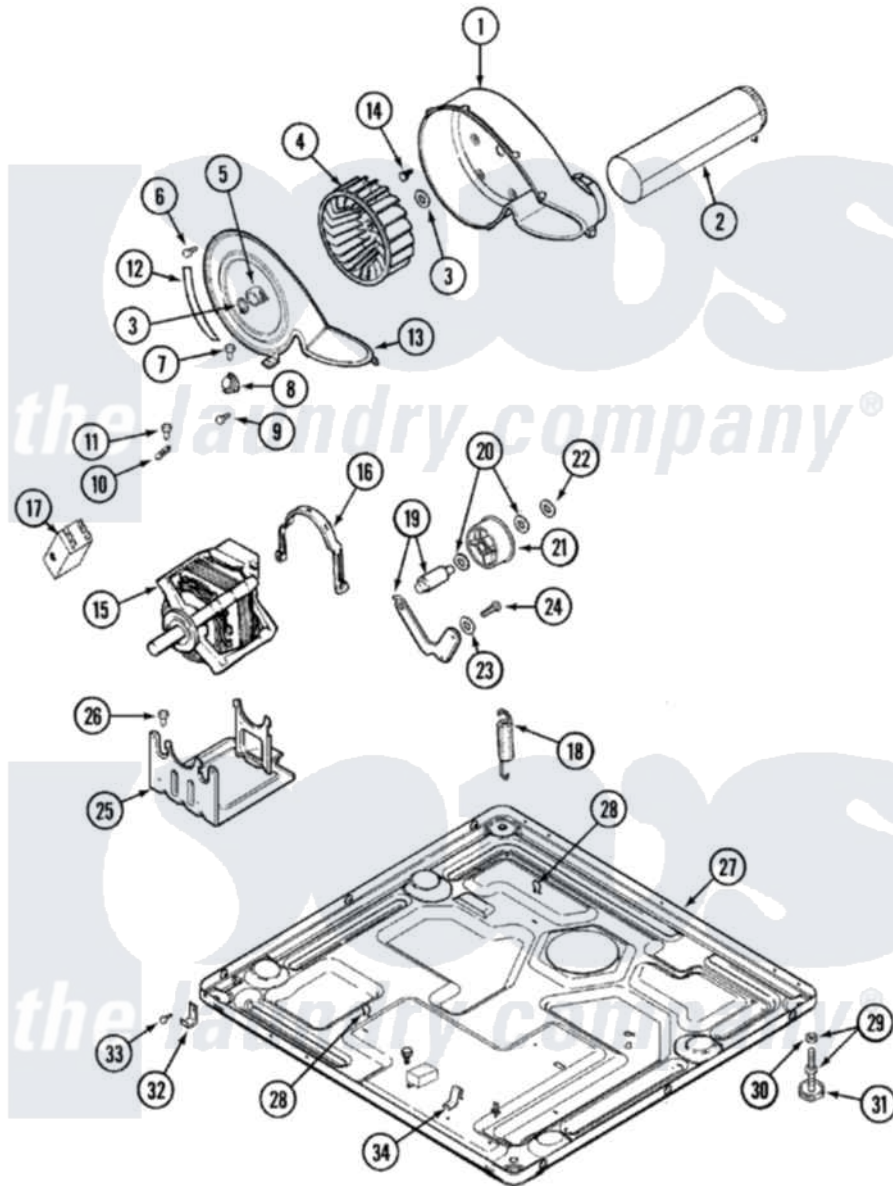

Maytag MDG4916AWW 06 - MOTOR DRIVE

Maytag Residential Maytag MDG4916AWW Dryer Parts Parts Diagram 06 - MOTOR DRIVE
 Click on the part number to view part

Item	Original Part Number	Replaced By	Status	Part Description
1	33001789			Housing, Blower
2	22001995			Screw Note: Screw, Tumbler Front And Shroud
"	33001800			Duct Assembly, Exhaust
3	410233	9703438		Ring-Retrn
4	33001790			Wheel, Blower
5	312967			Clamp, Blower Housing
6	33001855	33002917		Screw, No.10-16
7	Y313561			Screw---NA
8	307250			Thermostat, Multi-Temp
9	22001996	3370225		Screw
10	33001762			Fuse, Thermal
11	314848	W10116760		Screw
12	33001772		Not Available	SEAL, BLOWER COVER
13	33001873			Cover, Blower Housing---NA
14	314818	1163839		Screw
15	33001853	33002478		Motor

"	33002237	33002478	Motor
"	33002462	33002478	Motor
"	33002478		Motor
16	Y015825		Clip, Motor To Motor Support
17	33001854	33002478	Motor
18	33001754	33002459	Assembly, Spring And Plug
"	33002460	33002459	Assembly, Spring And Plug
"	33002461		Plug For Spring
"	33002157		Grommet
19	33001840	6-3705180	Idler Arm
20	Y312527		Washer, Idler Shaft
21	33001783	6-3700340	BearIng- I
22	312958	354987	Ring, Retaining
23	315772		Sleeve, Idler Arm
24	Y014874		Screw, Idler Arm And Sleeve
25	Y313561		Screw----NA
"	33001752	33002817	Motor Support, Offset
"	33002466	33002817	Motor Support, Offset
26	Y313561		Screw----NA
27	33001845	Not Available	BASE
"	33002465	Not Available	BASE, (LWR)----NA
28	410490		Spring, Retainer Wire Harness
29	Y305086		Adjustable Leg And Nut
30	Y052740	62739	Nut, Lock
31	Y314137		Foot, Rubber
32	22002239		Clip, Front Panel
33	Y310632	1163839	Screw
34	22002244		Clip, Grounding