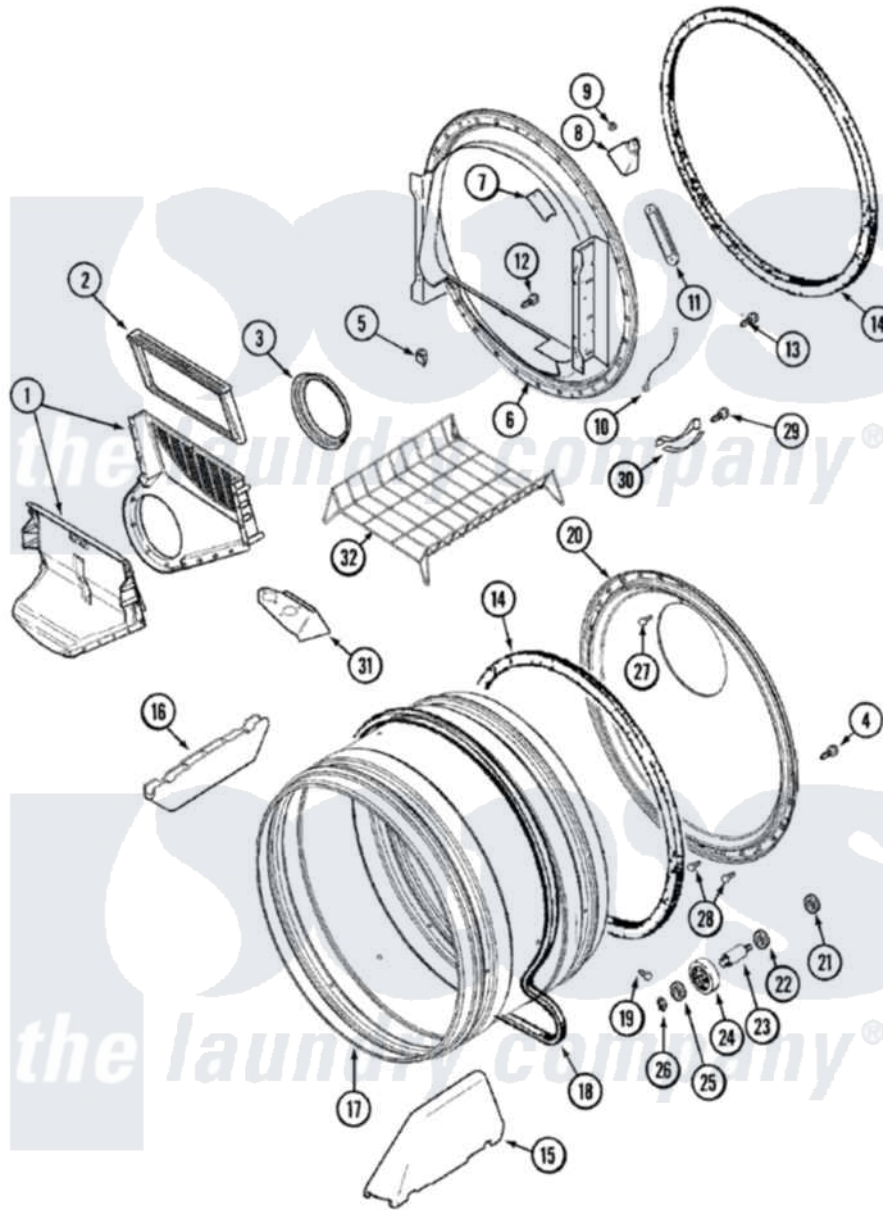

Maytag MDG4916AWW 07 - TUMBLER

Maytag [Residential Maytag MDG4916AWW Dryer Parts](#) Parts Diagram 07 - TUMBLER
 Click on the part number to view part

| Item | Original Part Number | Replaced By | Status | Part Description |
|------|--------------------------|--------------------------|---------------|----------------------------------------------------------|
| 1 | 33001799 | | | Outlet Duct Assembly Note: Outlet Duct Assembly |
| 2 | 33001808 | | | Filter, Lint |
| 3 | 33001758 | 33002560 | | Seal, Blower |
| 4 | 33002190 | | | SCrew, C BraCe, BraCket, Cabinet |
| 5 | Y310376 | | | Clip, Door Switch Harness |
| 6 | 33001868 | | | Front, Tumbler Front W/Sensor Note: Front, Tumbler |
| 7 | 33001871 | | | Screw Note: Screw, Drum Light |
| " | 33001869 | | | Lens, Drum Light |
| 8 | 33001870 | | Not Available | HOLDER, LAMP (W/HOUSING) NOTE: LAMP (W/HOUSING & HOLDER) |
| " | 22002263 | | | Lamp |
| 9 | 214872 | | | Palnut, End Cap Note: Nut, Lamp Holder |
| 10 | 211294 | 90767 | | Screw, 8A X 3/8 HeX Washer |