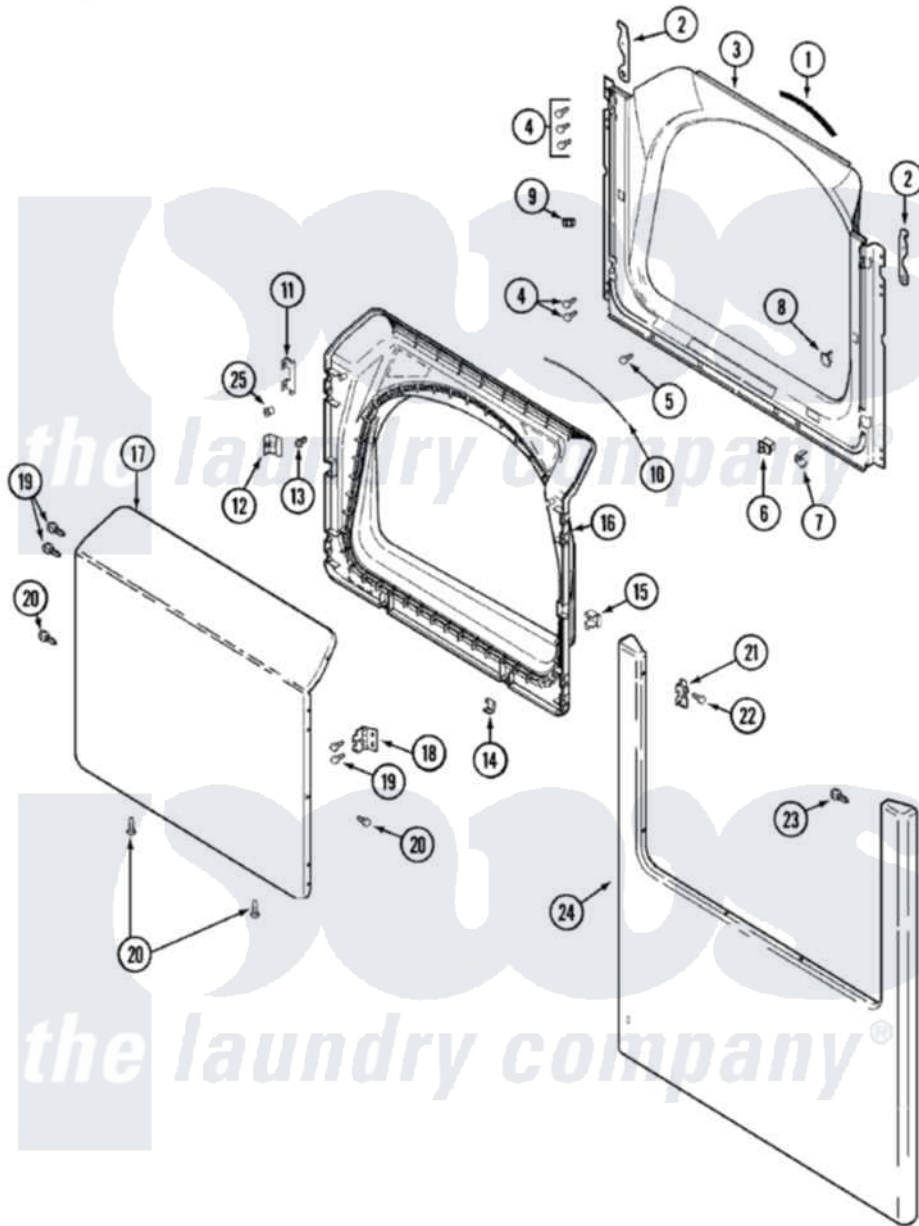

Maytag MDG5000BWQ 01 - DOOR

Maytag Residential Maytag MDG5000BWQ Dryer Parts Parts Diagram 01 - DOOR
 Click on the part number to view part

Item	Original Part Number	Replaced By	Status	Part Description
1	33001767			Seal, Shroud
2	22002247	33002597		Hook, Security
3	33002379			Shroud
4	22001995			Screw Note: Screw, Tumbler Front And Shroud
5	33001768			Screw, Shroud Note: Screw, Shroud And Outlet Duct
6	33001509	W10169313		Switch-Dor
7	33001760			Bracket, Hinge
8	33001174	LA-1003		Door Catch Kit
9	33001791	306436		Door Latch Kit--W
"	Y304578	LA-1003		Door Catch Kit
10	33002094			Seal, Door
11	22002038			Clip, Door
12	33001793			Bracket, Strike
13	33001761			Strike, Door
14	22002039			Clip, Door

15	33001763		Plug, Inner Door
16	33002397		Door, Inner/ W Seal
17	22001817		Sheet, Sound Damper
"	33002431		Panel, Door
18	33001759		Hinge, Door
19	22002062	98006631	Screw
20	33002351		Screw
21	33002349		Cover, Hinge Hole
22	33001787		Screw, Hinge Note: Screw, Hinge Hole Cover
23	22002012		Screw, Hinge Note: Screw, Hinge Bracket
24	22002663	Not Available	PANEL, FRONT (BISQ)
25	33001771		Bushing, Inner Door