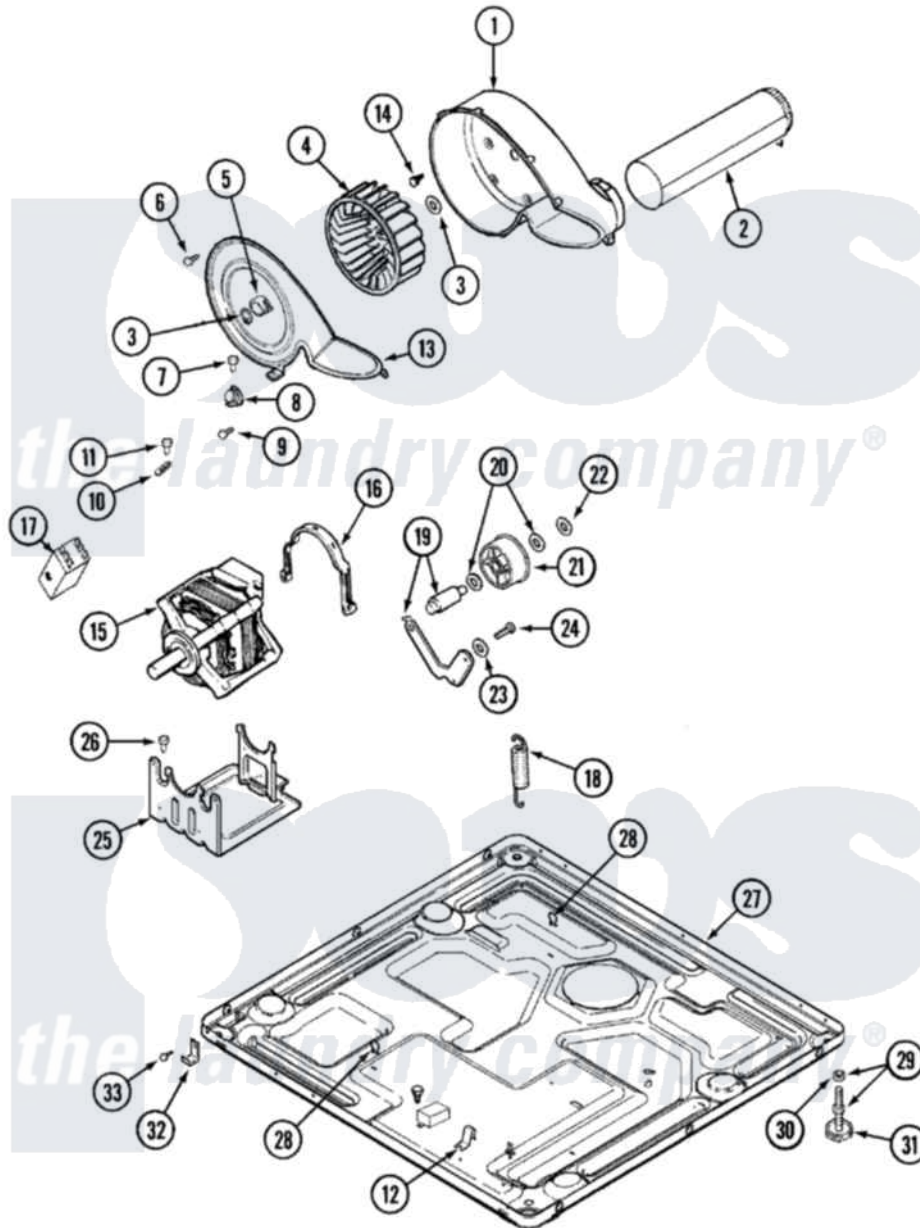

# Maytag MDG5000BWQ 03 - MOTOR DRIVE

Maytag [Residential Maytag MDG5000BWQ Dryer Parts](#) Parts Diagram 03 - MOTOR DRIVE  
 Click on the part number to view part

| Item | Original Part Number     | Replaced By               | Status | Part Description                            |
|------|--------------------------|---------------------------|--------|---|
| 1    | <a href="#">33001789</a> |                           |        | Housing, Blower                             |
| 2    | <a href="#">22001995</a> |                           |        | Screw Note: Screw, Tumbler Front And Shroud |
| "    | <a href="#">33001800</a> |                           |        | Duct Assembly, Exhaust                      |
| 3    | 410233                   | <a href="#">9703438</a>   |        | Ring-Retrn                                  |
| 4    | <a href="#">33001790</a> |                           |        | Wheel, Blower                               |
| 5    | <a href="#">312967</a>   |                           |        | Clamp, Blower Housing                       |
| 6    | 33001855                 | <a href="#">33002917</a>  |        | Screw, No.10-16                             |
| 7    | <a href="#">Y313561</a>  |                           |        | Screw---NA                                  |
| 8    | <a href="#">307249</a>   |                           |        | Thermostat, Multi-Temp                      |
| 9    | 22001996                 | <a href="#">3370225</a>   |        | Screw                                       |
| 10   | <a href="#">33001762</a> |                           |        | Fuse, Thermal                               |
| 11   | 314848                   | <a href="#">W10116760</a> |        | Screw                                       |
| 12   | <a href="#">22002244</a> |                           |        | Clip, Grounding                             |
| 13   | <a href="#">33001873</a> |                           |        | Cover, Blower Housing---NA                  |
| 14   | 314818                   | <a href="#">1163839</a>   |        | Screw                                       |
| 15   | 33002462                 | <a href="#">33002478</a>  |        | Motor                                       |