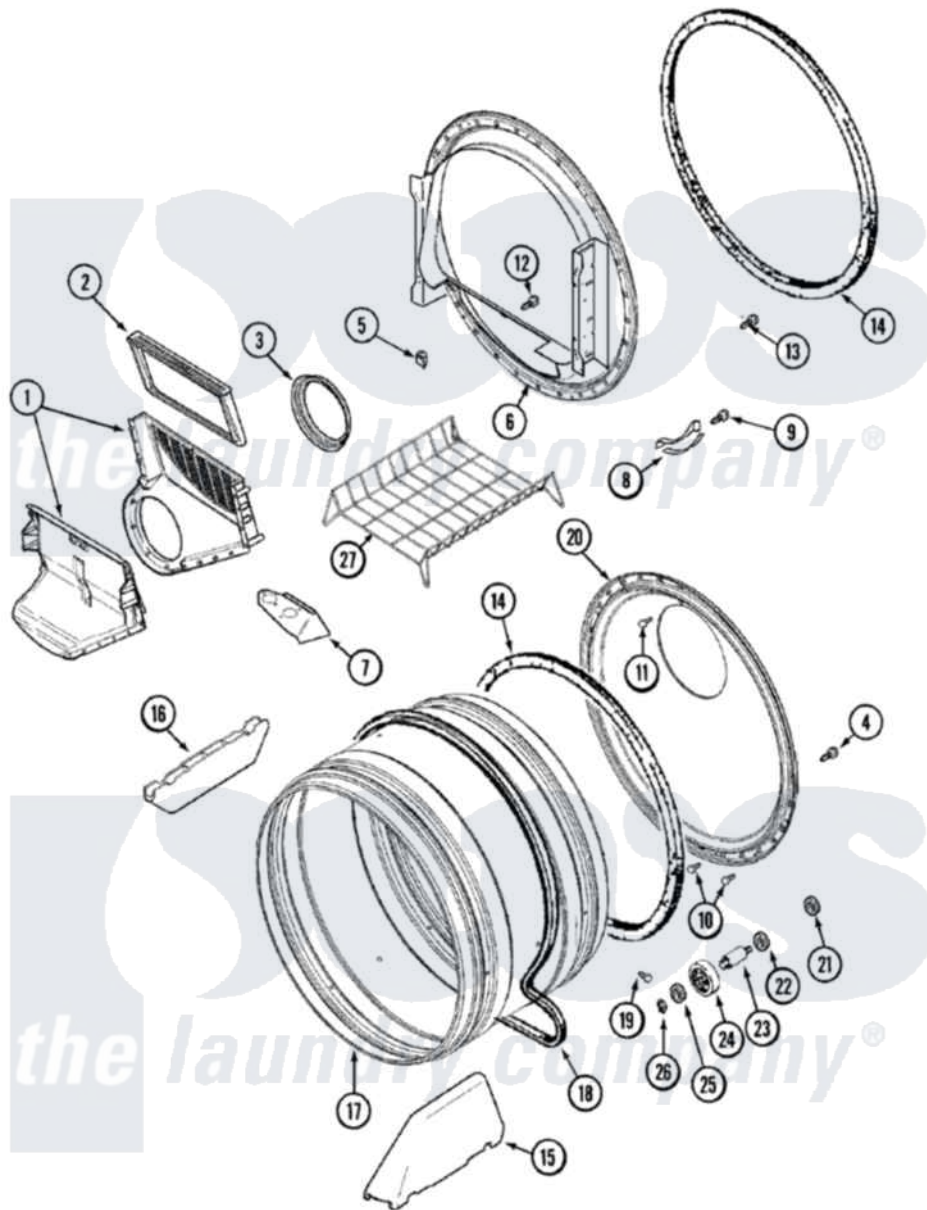

Maytag MDG5000BWQ 04 - TUMBLER

Maytag Residential Maytag MDG5000BWQ Dryer Parts Parts Diagram 04 - TUMBLER
 Click on the part number to view part

Item	Original Part Number	Replaced By	Status	Part Description
1	33001799			Outlet Duct Assembly Note: Outlet Duct Assembly
2	33001808			Filter, Lint
3	33001758	33002560		Seal, Blower
4	33002190			SCrew, C BraCe, BraCket, Cabinet
5	Y310376			Clip, Door Switch Harness
6	33001802			Front, Tumbler
8	306508			Tumbler Bearing Kit ---W
9	210720			Rivet, Bearing To Tumbler Frnt
10	22001996	3370225		Screw
11	210932			Screw, No.8 X 9/16 Ctsk Note: Screw, Inlet Duct
12	312311	312311MAY		Screw
13	33001855	33002917		Screw, No.10-16
14	33001807			Seal, Tumbler
15	33001756	33002032		Baffle

16	33001755		Baffle
17	33001889		Tumbler
18	33001777	33002535	V-Belt
19	33001788	33002973	Screw, No.9-15 X 1.00 Hx WS
20	33001801		Back, Tumbler
21	33001443		Nut, Hex
22	Y313347	312535	Washer, Vault Mounting Brk.
23	Y312948	6-3129480	Shaft- Tumbler
24	Y303373	12001541	Drum Roller/Washer Assembly--W
25	312535		Washer, Vault Mounting Brk.
26	410233	9703438	Ring-Retrn
27	33001917	33001917A	Rack- Dryi