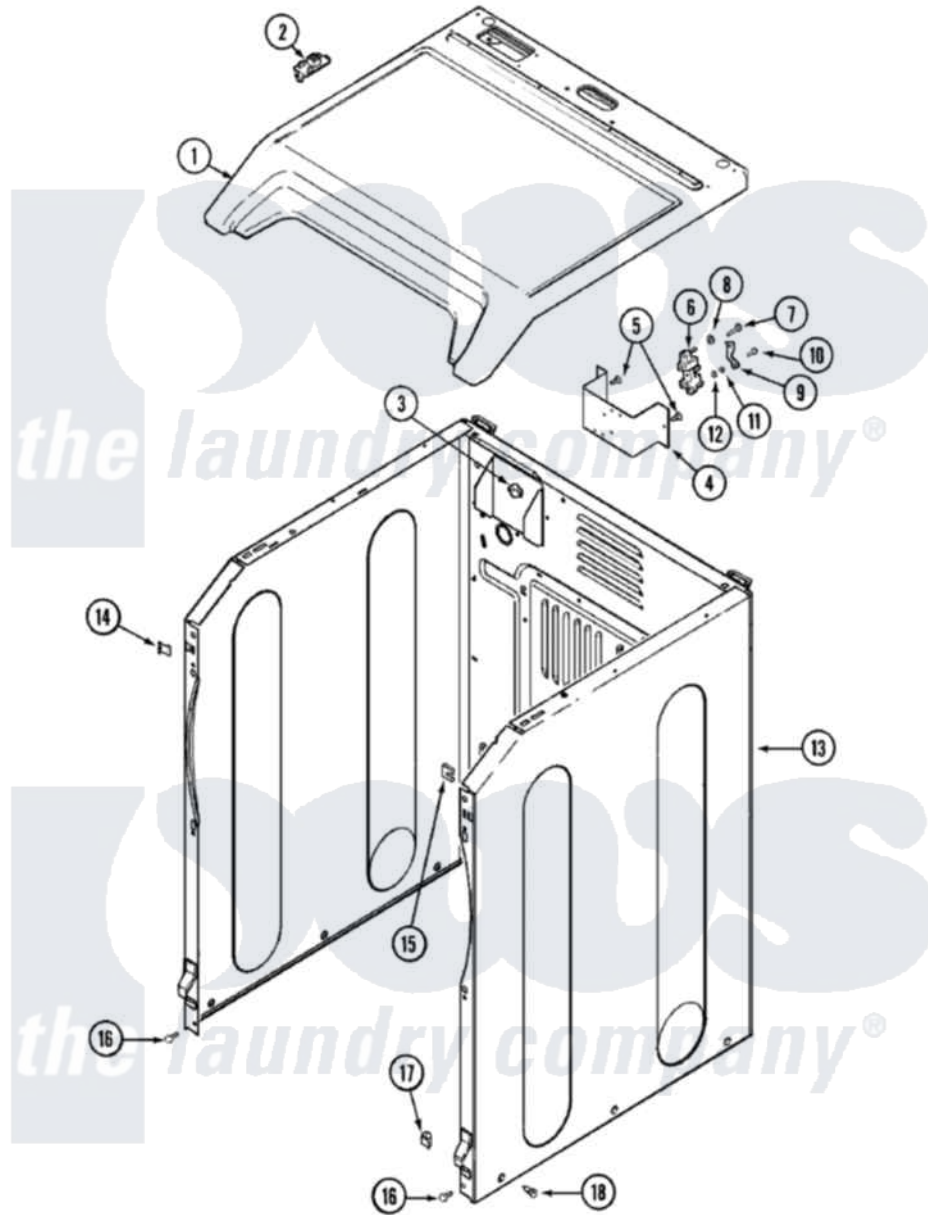

# Maytag MDG5000BWW 01 - CABINET

Maytag Residential Maytag MDG5000BWW Dryer Parts Parts Diagram 01 - CABINET  
 Click on the part number to view part

Item	Original Part Number	Replaced By	Status	Part Description
1	<a href="#">33001865</a>			Cover, Top
2	33001872	<a href="#">33002891</a>		Pin, Locator
3	<a href="#">Y310376</a>			Clip, Door Switch Harness
13	12001424	<a href="#">22003639</a>		Cabinet Assembly
14	<a href="#">22002049</a>			Clip Note: Clip, Front Panel
15	213280	<a href="#">204439</a>		Screw And Fstner Assembly
16	<a href="#">22001995</a>			Screw Note: Screw, Tumbler Front And Shroud
17	<a href="#">Y310376</a>			Clip, Door Switch Harness
18	<a href="#">213007</a>			Xfor Cabinet See Cabinet, Back