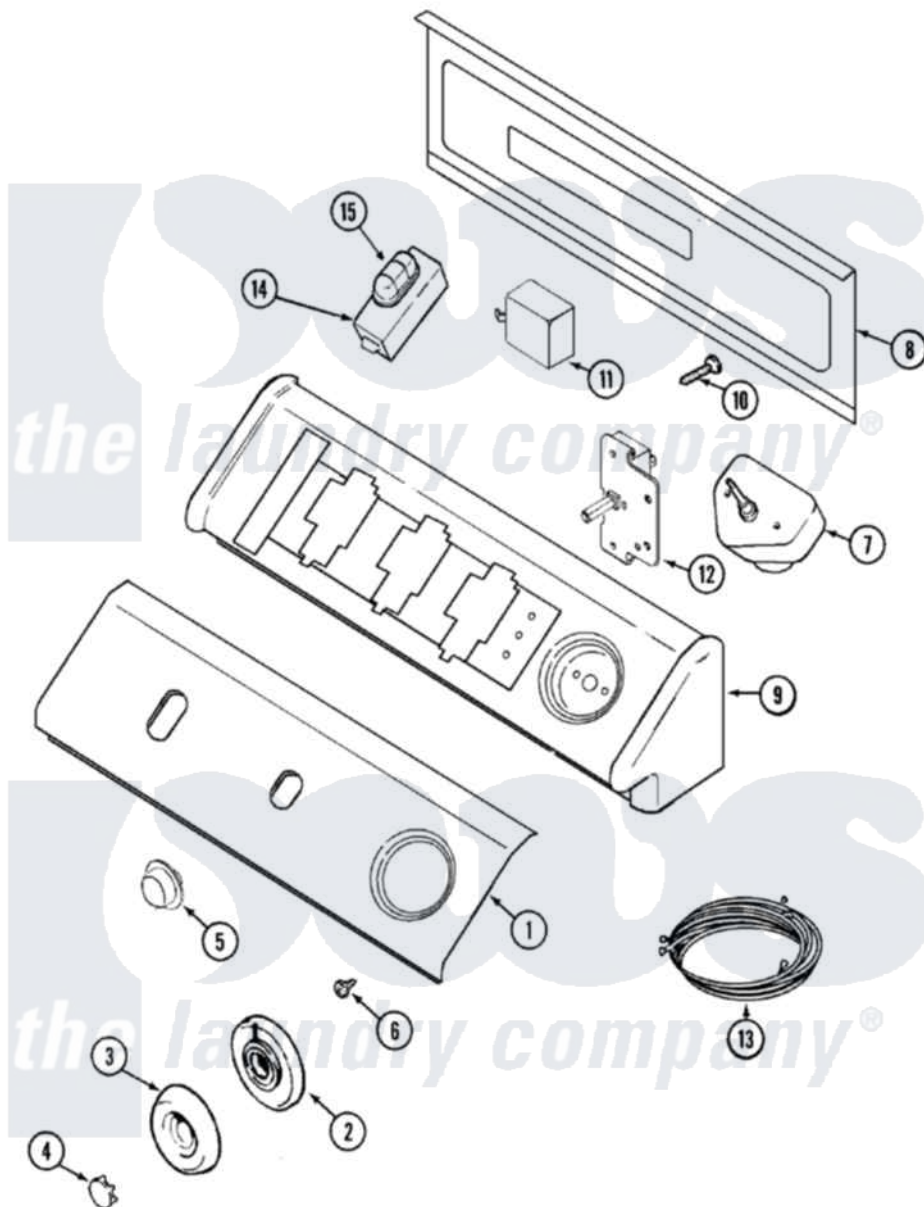

Maytag MDG5000BWW 03 - CONTROL PANEL

Maytag [Residential Maytag MDG5000BWW Dryer Parts](#) Parts Diagram 03 - CONTROL PANEL
 Click on the part number to view part

Item	Original Part Number	Replaced By	Status	Part Description
1	33002484			Panel, Control
"	Y22002339	8534058		Screw
2	33001621			Skirt, Timer Dial
3	22001659			Timer Knob - Grey
4	22001664			Timer Knob Insert/Cap
5	33001619	37001071		Button, Push-To-Start
6	33001690	90767		Screw, 8A X 3/8 HeX Washer Head Tapping
7	33001624			Timer
8	33001806		Not Available	BACK, CONSOLE PANEL
"	216423	3370225		Screw
9	33002286		Not Available	CONSOLE (WHT)
10	216423	3370225		Screw
11	33001623			Buzzer, Non-Adjustable
12	33001861	33001618		Switch- PU
13	33001920			Wire Harness, Main
14	33002454			Switch, 3 Pos.

15	22001789		Button, Switch
"	22001788		Button, Switch
16	33002531		Manual, Use And Care
"	33002457	Not Available	MANUAL, USE & CARE