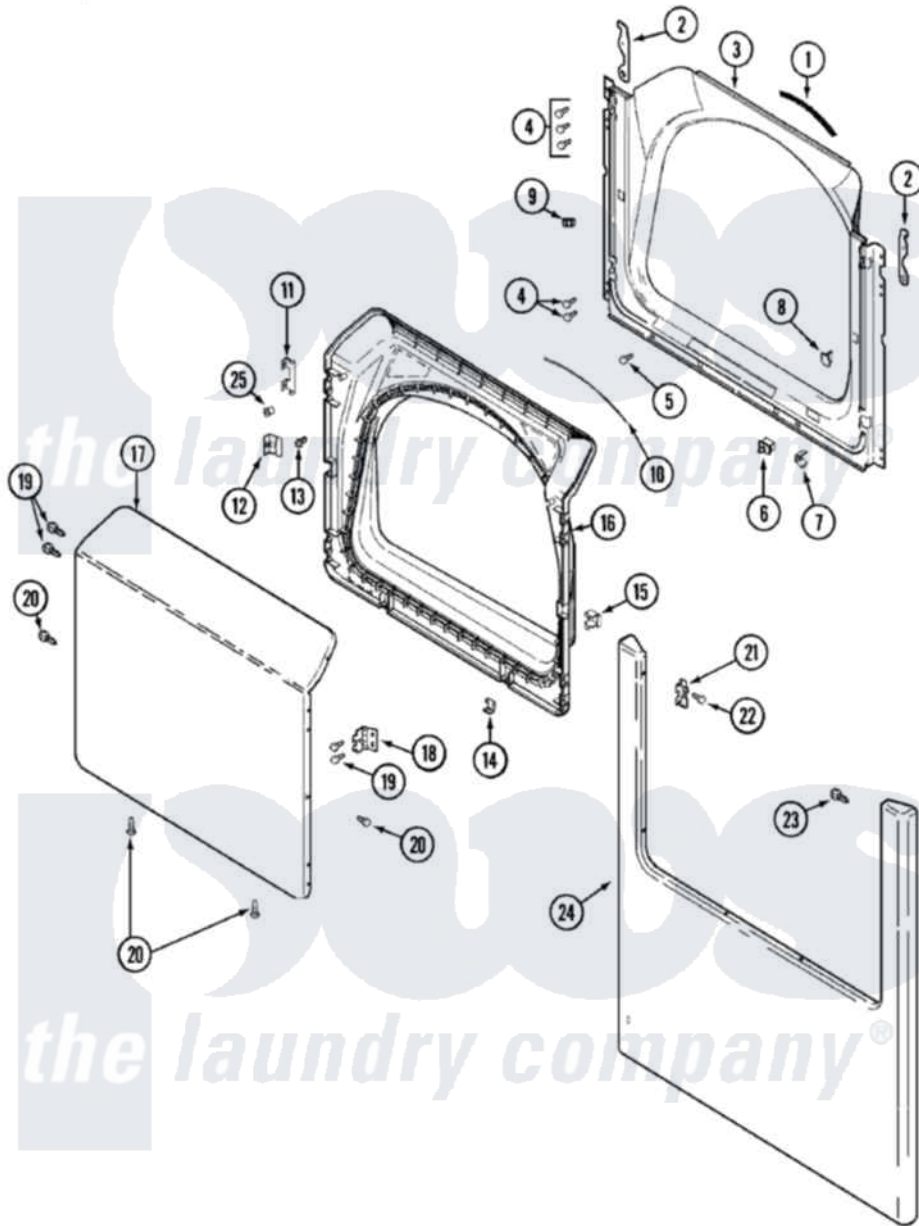

Maytag MDG5000BWW 04 - DOOR

Maytag [Residential Maytag MDG5000BWW Dryer Parts](#) Parts Diagram 04 - DOOR
 Click on the part number to view part

Item	Original Part Number	Replaced By	Status	Part Description
1	33001767			Seal, Shroud
2	22002247	33002597		Hook, Security
3	33001778			Shroud
4	22001995			Screw Note: Screw, Tumbler Front And Shroud
5	33001768			Screw, Shroud Note: Screw, Shroud And Outlet Duct
6	33001509	W10169313		Switch-Dor
7	33001760			Bracket, Hinge
8	33001174	LA-1003		Door Catch Kit
9	33001791	306436		Door Latch Kit--W
"	Y304578	LA-1003		Door Catch Kit
10	33002094			Seal, Door
11	22002038			Clip, Door
12	33001793			Bracket, Strike
13	33001761			Strike, Door
14	22002039			Clip, Door

15	33001763		Plug, Inner Door
16	33001750		Door, Inner/ W Seal
17	22001817		Sheet, Sound Damper
"	33002430	Not Available	PANEL, DOOR (WHT-W/MEDALLION)
18	33001759		Hinge, Door
19	22002062	98006631	Screw
20	22002063		Screw No.8-18AB Wafer Head
21	33001764		Cover, Hinge Hole
22	33001787		Screw, Hinge Note: Screw, Hinge Hole Cover
23	22002012		Screw, Hinge Note: Screw, Hinge Bracket
24	22002836		Panel, Front
25	33001771		Bushing, Inner Door