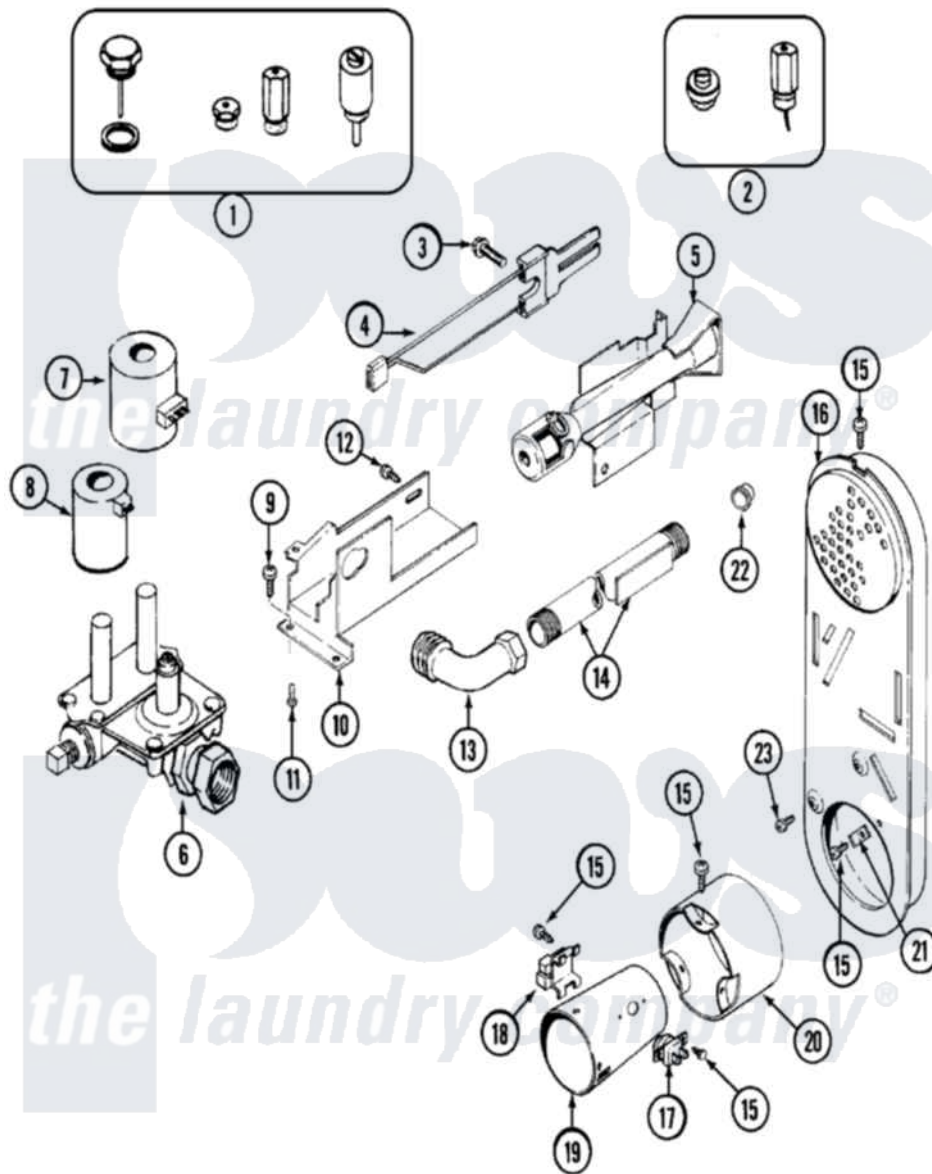

Maytag MDG5000BWW 05 - GAS VALVE

Maytag Residential Maytag MDG5000BWW Dryer Parts Parts Diagram 05 - GAS VALVE
 Click on the part number to view part

Item	Original Part Number	Replaced By	Status	Part Description
1	Y306195	MAL9000AXX		LP Gas Con
2	306204	33002924		Gas Conv K
3	304971			Screw Note: Screw, Igniter
4	304970	4391996		Ignitor
5	33001247	33002793		Burner Assembly
6	306176			Valve, Gas
7	306106			Coil, Holding And Booster--W
8	306105	694540		Coil, 60 Hz
9	Y313561			Screw---NA
10	33001834		Not Available	BRACKET, GAS VALVE---NA
11	314082	90767		Screw, 8A X 3/8 HeX Washer Head Tapping
12	Y310632	1163839		Screw
13	33001842	3406051		Elbow Union Assembly
14	33001735			Pipe And Bracket Assembly Series 18 Not Needed Use Vavle

15	211294	90767	Screw, 8A X 3/8 HeX Washer Head Tapping
16	33001810	Not Available	DUCT ASSY., INLET (GAS) NOTE: INLET DUCT ASSEMBLY
17	303395		Thermostat, Hi-Limit
18	Y303377	338906	Radiant, Sensor
19	22001996	3370225	Screw
"	33001835		Cone Assembly, Combustion
20	33001812		Extension Cone Assembly
21	Y312890		Retainer, Heater Chamber
"	22001996	3370225	Screw
22	33001693		Cap, Gas Pipe
23	22001996	3370225	Screw