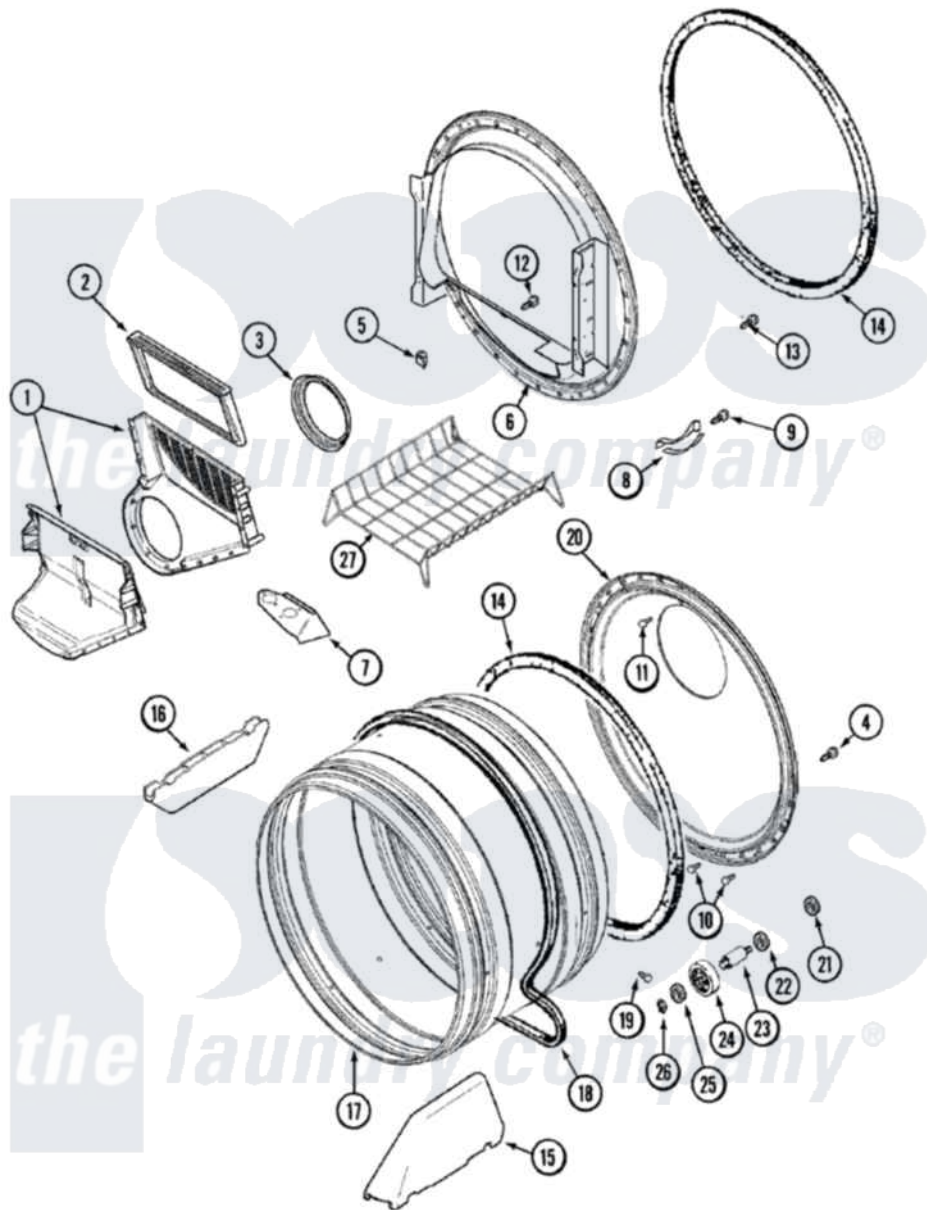

Maytag MDG5000BWW 07 - TUMBLER

Maytag [Residential Maytag MDG5000BWW Dryer Parts](#) Parts Diagram 07 - TUMBLER
 Click on the part number to view part

Item	Original Part Number	Replaced By	Status	Part Description
1	33001799			Outlet Duct Assembly Note: Outlet Duct Assembly
2	33001808			Filter, Lint
3	33001758	33002560		Seal, Blower
4	33002190			SCrew, C BraCe, BraCket, Cabinet
5	Y310376			Clip, Door Switch Harness
6	33001802			Front, Tumbler
8	306508			Tumbler Bearing Kit ---W
9	210720			Rivet, Bearing To Tumbler Frnt
10	22001996	3370225		Screw
11	210932			Screw, No.8 X 9/16 Ctsk Note: Screw, Inlet Duct
12	312311	312311MAY		Screw
13	33001855	33002917		Screw, No.10-16
14	33001807			Seal, Tumbler
15	33001756	33002032		Baffle

16	33001755		Baffle
17	33001889		Tumbler
18	33001777	33002535	V-Belt
19	33001788	33002973	Screw, No.9-15 X 1.00 Hx WS
20	33001801		Back, Tumbler
21	33001443		Nut, Hex
22	Y313347	312535	Washer, Vault Mounting Brk.
23	Y312948	6-3129480	Shaft- Tumbler
24	Y303373	12001541	Drum Roller/Washer Assembly--W
25	312535		Washer, Vault Mounting Brk.
26	410233	9703438	Ring-Retrn
27	33001917	33001917A	Rack- Dryi