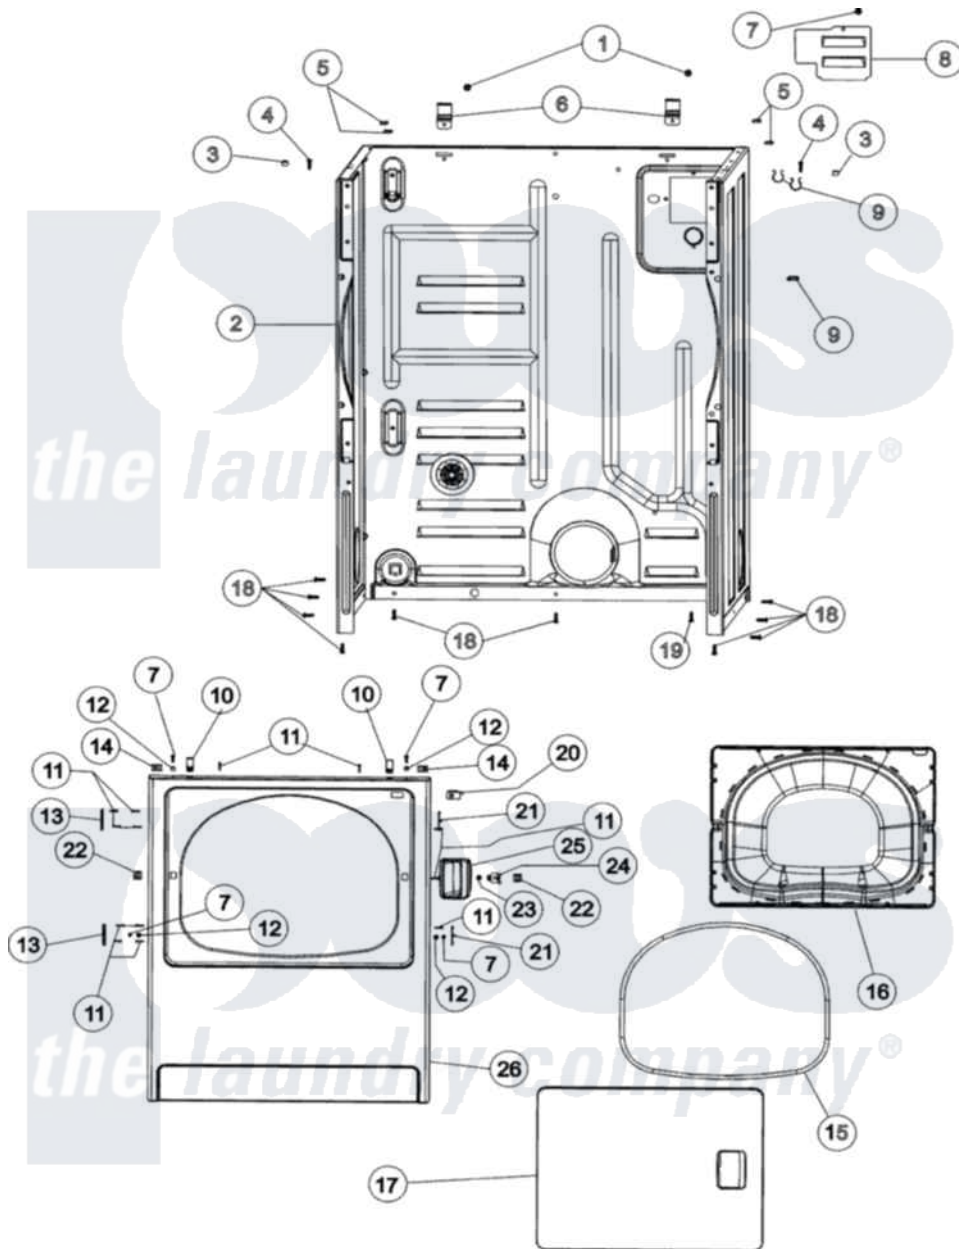

Maytag MDG508DAWK 02 - CABINET & FRONT PANEL

Maytag Residential Maytag MDG508DAWK Dryer Parts Parts Diagram 02 - CABINET & FRONT PANEL
 Click on the part number to view part

Item	Original Part Number	Replaced By	Status	Part Description
1	503688			Screw, 10B-16 X .34 I
2	37001293			Cabinet -
3	505187			Locator, Panel
4	32671	Y014874		Screw, Idler Arm And Sleeve
5	Y56128			Pad, Bumper
6	500003			Hinge, Top
7	32671	Y014874		Screw, Idler Arm And Sleeve
8	37001158			Plate, Access Cover
9	504034			Clip, Wire
10	25-7220			Clip, Cabinet Top
11	37001030			Screw, No.8ab-16 x 3/4 Fh
12	505187			Locator, Panel
13	Y503676			Hinge, Door And Top
14	213280	204439		Screw And Fstner Assembly
15	504005	511056		Seal Front Panel
16	37001028			Seal And Liner, Assembly

17	37001295		Door -
18	27001200		Screw
19	20530		Screw, 10-24 x 3/8 Hex
20	Y504570	W10169313	Switch-Dor
21	503126		Plug, Hinge Hole
22	54660	LA-1003	Door Catch Kit
23	500039	510181	Strike Doormetal
24	40116201		Bracket, Door Strike
25	37001291		Handle - Door Blue
26	37001296		Front Panel -