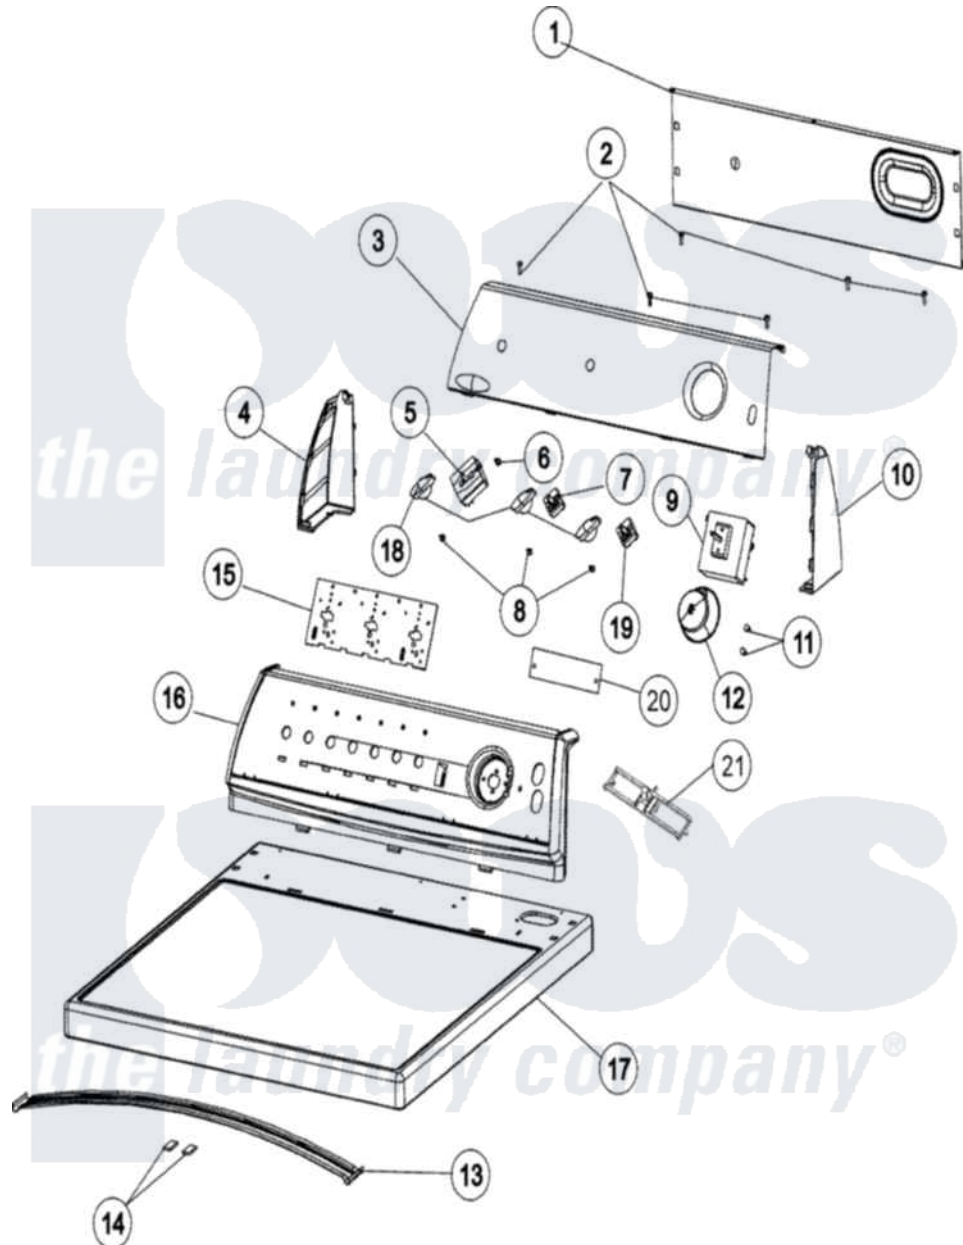

Maytag MDG508DAWK 03 - CONTROL PANEL & TOP

Maytag [Residential Maytag MDG508DAWK Dryer Parts](#) Parts Diagram 03 - CONTROL PANEL & TOP
 Click on the part number to view part

Item	Original Part Number	Replaced By	Status	Part Description
1	37001233			Shield, Backguard
2	21002224			Screw
3	37001207			Facia
"	37001306			Facia
4	21002248			Endcap-LT -
5	37001165			Switch, Temp - 4 Position
6	501086	90767		Screw, 8A X 3/8 HeX Washer Head Tapping
7	31001397			Buzzer
"	31001190			Switch, Two Position Rotary
"	501086	90767		Screw, 8A X 3/8 HeX Washer Head Tapping
8	31260			Screw, No.8 X 3/8 Ind H
9	37001241			Timer - Dryer
10	21002247			Endcap-RT -
11	37001031	3370225		Screw
12	31001567			Knob/Skirt, Timer

13	56486	Not Available	BRACE, TOP
14	500121	510189	Pad Felt
15	21001603		Shield, Control
16	21001965		Frame, Control Panel, Support
"	21002246		Support, Control, Console
17	37001294		Top -
18	21002070		Knob, Selector
19	31001190		Switch, Two Position Rotary
20	33001212		Board, Control-Moisture Sensor
21	31001507		Bracket, Circuit Board
22	33001848		Signal, End Of Cycle