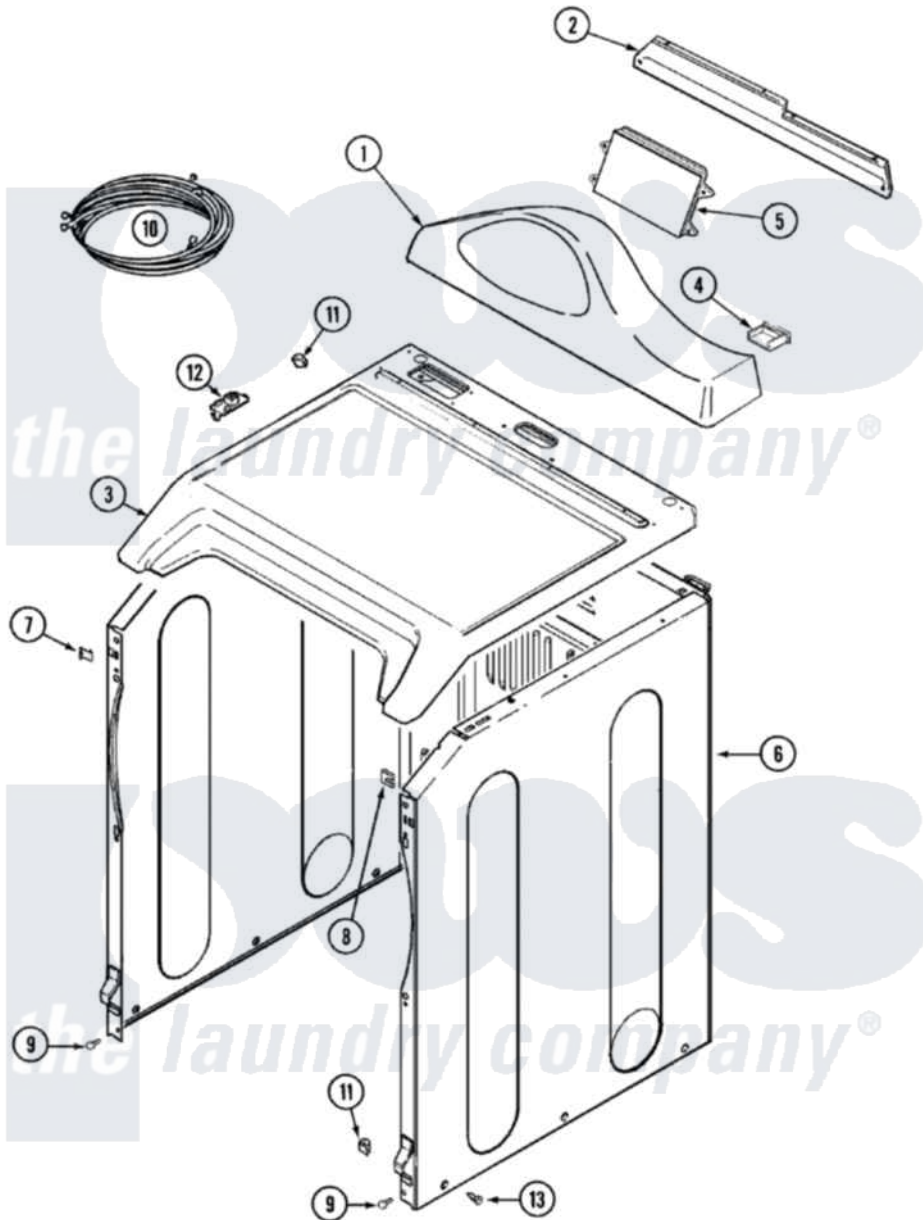

# Maytag MDG5500AWQ 02 - CONTROL PANEL & CABINET

Maytag Residential Maytag MDG5500AWQ Dryer Parts Parts Diagram 02 - CONTROL PANEL & CABINET  
 Click on the part number to view part

Item	Original Part Number	Replaced By	Status	Part Description
1	<a href="#">22004445</a>			Led Console Assembly-BSQ - As Pack
"	<a href="#">33002537</a>			Console, Led W/Membrane
2	Y22002339	<a href="#">8534058</a>		Screw
"	<a href="#">22003581</a>			Back, Console Panel
"	22003255	<a href="#">22003581</a>		Back, Console Panel
3	<a href="#">33002367</a>			Cover, Top
"	<a href="#">33002628</a>			Cover, Top
4	<a href="#">22003323</a>			Cover, Console Plug
5	33002610	<a href="#">33003028</a>		Board- Con
"	33002660	<a href="#">33003028</a>		Board- Con
"	33002576	<a href="#">33003028</a>		Board- Con
"	33002762	<a href="#">33003028</a>		Board- Con
"	33002959	<a href="#">33003028</a>		Board- Con
"	33002762	<a href="#">33003028</a>		Board- Con
"	33002762	<a href="#">33003028</a>		Board- Con
"	33002959	<a href="#">33003028</a>		Board- Con

6	<a href="#">22003639</a>		Cabinet Assembly
"	22002659	<a href="#">22003640</a>	Cabinet Assembly
"	22003583		Not Available
"	<a href="#">22003640</a>		Cabinet Assembly
7	<a href="#">22002049</a>		Clip Note: Clip, Front Panel
8	213280	<a href="#">204439</a>	Screw And Fstner Assembly
9	<a href="#">22001995</a>		Screw Note: Screw, Tumbler Front And Shroud
10	33002545	<a href="#">33002614</a>	Harness, Wire
"	<a href="#">33002614</a>		Harness, Wire
"	<a href="#">33002614</a>		Harness, Wire
"	33002934	<a href="#">33002614</a>	Harness, Wire
"	<a href="#">33003010</a>		Harness, Wire Led
11	<a href="#">22003298</a>		Retainer, Wire
12	33001872	<a href="#">33002891</a>	Pin, Locator
13	<a href="#">213007</a>		Xfor Cabinet See Cabinet, Back
"	22003409	<a href="#">213007</a>	Xfor Cabinet See Cabinet, Back
14	<a href="#">2206682</a>		Manual, Use And Care Led Dryer
"	Y2201890		Not Available
"	<a href="#">33002550</a>		Manual, Use And Care