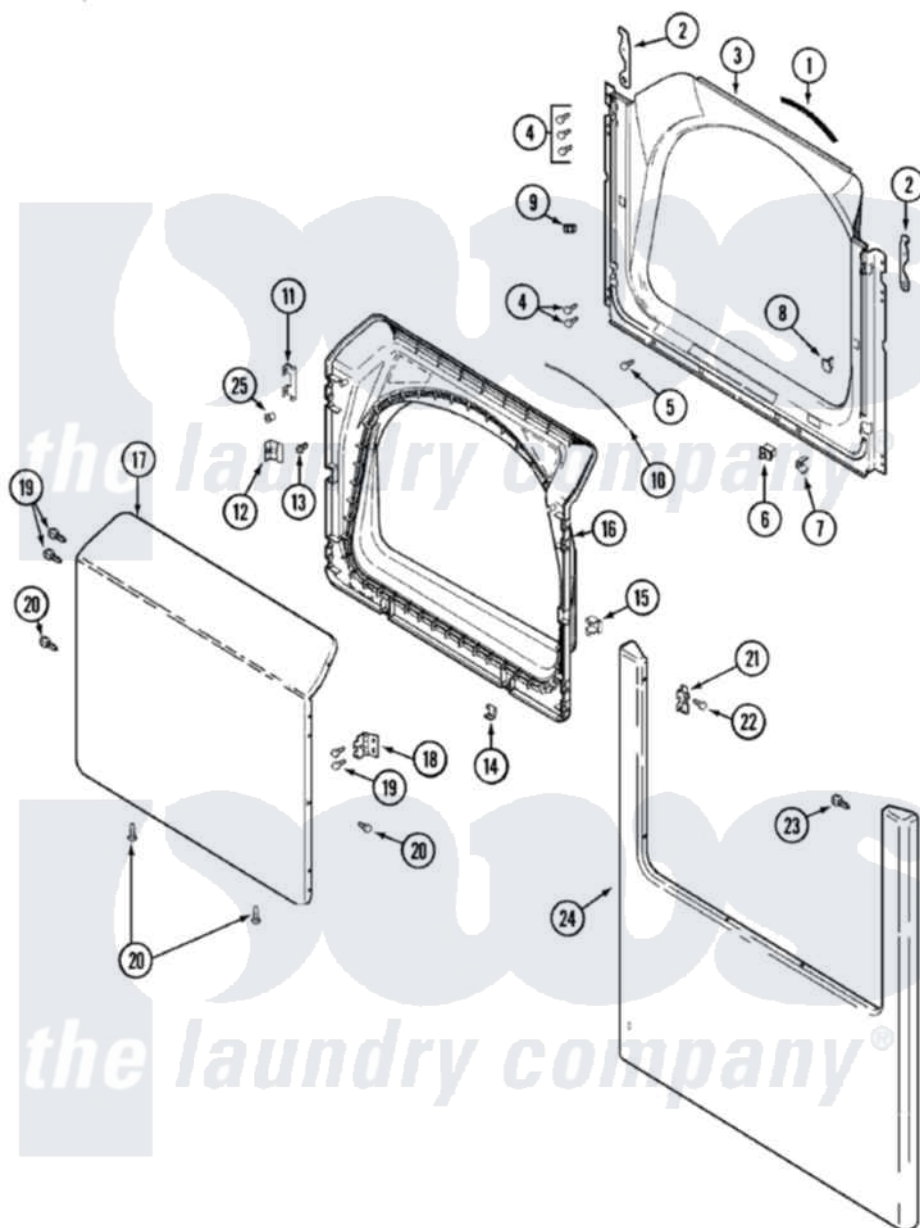

Maytag MDG5500AWQ 03 - DOOR

Maytag [Residential Maytag MDG5500AWQ Dryer Parts](#) Parts Diagram 03 - DOOR
 Click on the part number to view part

Item	Original Part Number	Replaced By	Status	Part Description
1	33001767			Seal, Shroud
2	33002386	33002597		Hook, Security
3	33002379			Shroud
4	22001995			Screw Note: Screw, Tumbler Front And Shroud
5	33001768			Screw, Shroud Note: Screw, Shroud And Outlet Duct
6	33001508	W10169313		Switch-Dor
7	33001760			Bracket, Hinge
8	33001174	LA-1003		Door Catch Kit
9	Y304578	LA-1003		Door Catch Kit
10	33002094			Seal, Door
11	22002038			Clip, Door
12	33001793			Bracket, Strike
13	33001761			Strike, Door
14	22002039			Clip, Door
15	33001763			Plug, Inner Door

16	33002351		Screw
"	22002039		Clip, Door
"	33002546	Not Available	DOOR, INNER W/SEAL (BSQ)
17	22003243		Door, Outer W/Medallion
"	33001867		Pad, Front
"	22001817		Sheet, Sound Damper
18	33001759		Hinge, Door
19	22002062	98006631	Screw
20	33002351		Screw
21	33002349		Cover, Hinge Hole
22	33001787		Screw, Hinge Note: Screw, Hinge Hole Cover
23	22002012		Screw, Hinge Note: Screw, Hinge Bracket
24	33002396	Not Available	PANEL, FRONT (BSQ)
25	33001771		Bushing, Inner Door