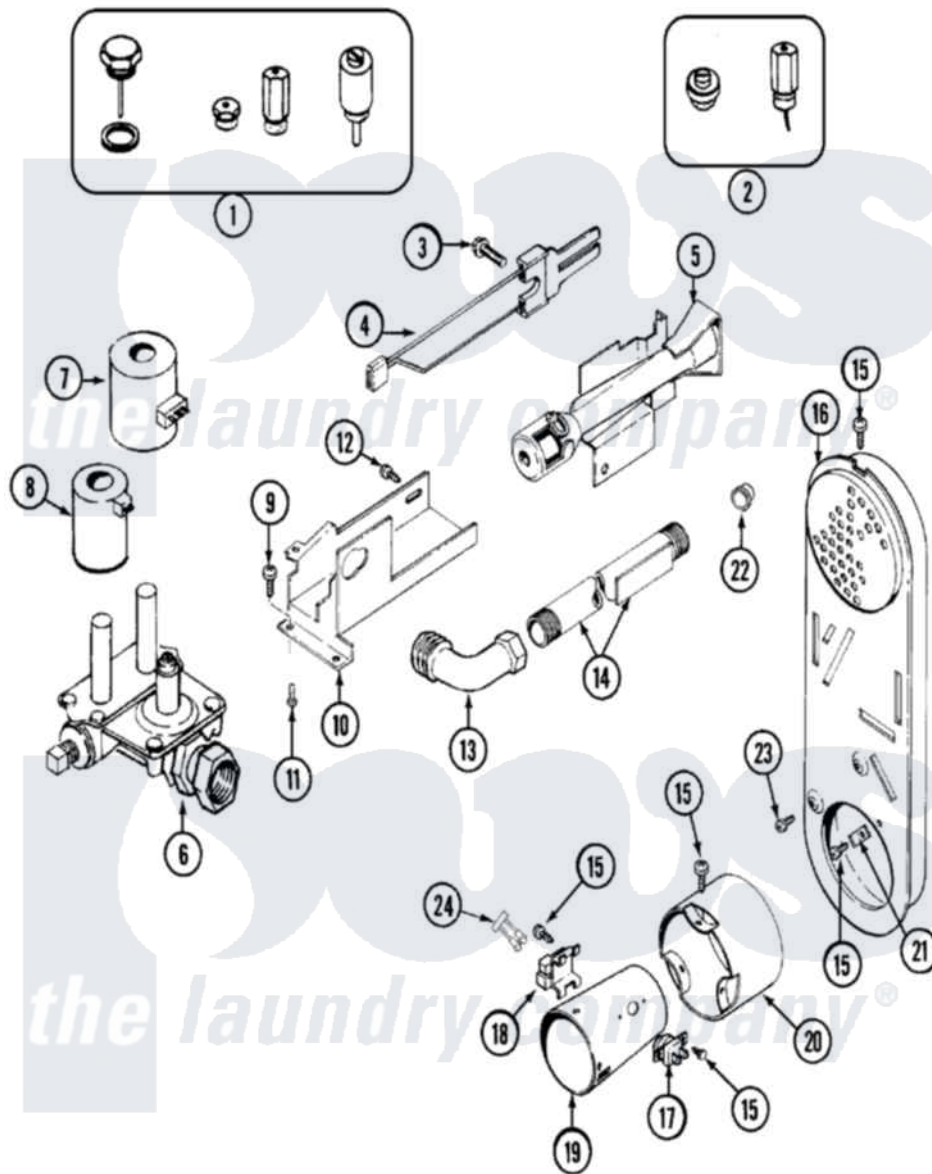

Maytag MDG5500AWQ 04 - GAS VALVE

Maytag Residential Maytag MDG5500AWQ Dryer Parts Parts Diagram 04 - GAS VALVE
 Click on the part number to view part

Item	Original Part Number	Replaced By	Status	Part Description
1	Y306195	MAL9000AXX		LP Gas Con
2	306204	33002924		Gas Conv K
3	304971			Screw Note: Screw, Igniter
4	304970	4391996		Ignitor
"	33002789			Igniter Assembly
5	33001247	33002793		Burner Assembly
6	306176			Valve, Gas
7	306106			Coil, Holding And Booster--W
8	306105	694540		Coil, 60 Hz
9	Y313561			Screw----NA
10	33001834		Not Available	BRACKET, GAS VALVE----NA
11	314082	90767		Screw, 8A X 3/8 HeX Washer Head Tapping
"	314568	Y313559		Screw
"	33002709		Not Available	SCREW, No.8 X 3/8 HEX
12	Y310632	1163839		Screw
13	33001842	3406051		Elbow Union Assembly

14	33003029		Not Available	CONTROL, GAS ASSEMBLY
"	33001735			Pipe And Bracket Assembly Series 18 Not Needed Use Vavle
"	33001735			Pipe And Bracket Assembly Series 18 Not Needed Use Vavle
15	211294	90767		Screw, 8A X 3/8 HeX Washer Head Tapping
16	33001810		Not Available	DUCT ASSY., INLET (GAS) NOTE: INLET DUCT ASSEMBLY
"	33003039			Assembly, Inlet Duct-Gas
17	303395			Thermostat, Hi-Limit
"	33002567			Thermostat, Cycling
18	Y303377	338906		Radiant, Sensor
19	33001835			Cone Assembly, Combustion
"	22001996	3370225		Screw
20	Y303841			Cone, Extension
21	22001996	3370225		Screw
"	Y312890			Retainer, Heater Chamber
22	33001693			Cap, Gas Pipe
23	22001996	3370225		Screw
24	902577			Capacitor, Thermostat