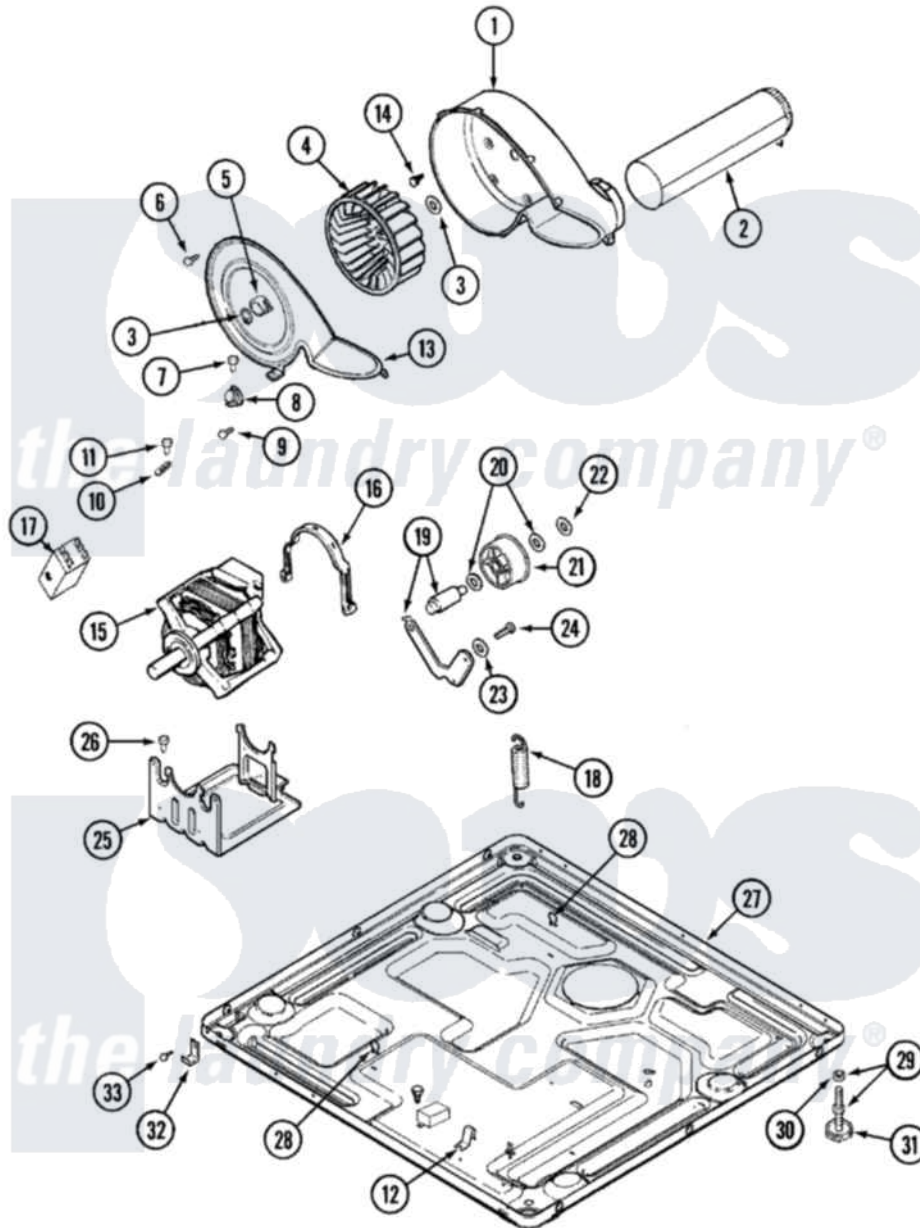

Maytag MDG5500AWQ 05 - MOTOR DRIVE

Maytag [Residential Maytag MDG5500AWQ Dryer Parts](#) Parts Diagram 05 - MOTOR DRIVE
 Click on the part number to view part

Item	Original Part Number	Replaced By	Status	Part Description
1	33001789			Housing, Blower
2	22001995			Screw Note: Screw, Tumbler Front And Shroud
"	33001800			Duct Assembly, Exhaust
3	410233	9703438		Ring-Retrn
4	33002797			Wheel, Blower
"	33001790			Wheel, Blower
5	312967			Clamp, Blower Housing
6	33001855	33002917		Screw, No.10-16
7	Y313561			Screw----NA
8	307208			Thermistor, Temp. Control
"	33002567			Thermostat, Cycling
9	22001996	3370225		Screw
10	33001762			Fuse, Thermal
11	314848	W10116760		Screw
12	22002244			Clip, Grounding
13	33001796	33002711		Cover, Blower Housing

"	33001873		Cover, Blower Housing----NA
14	314818	1163839	Screw
15	33002478		Motor
"	33002795		Motor, Drive 60Hz
16	Y015825		Clip, Motor To Motor Support
17	33001854	33002478	Motor
18	33002157		Grommet
"	33002460	33002459	Assembly, Spring And Plug
"	33002461		Plug For Spring
19	33001840	6-3705180	Idler Arm
20	Y312527		Washer, Idler Shaft
21	33001783	6-3700340	BearIng- I
22	312958	354987	Ring, Retaining
23	315772		Sleeve, Idler Arm
24	Y014874		Screw, Idler Arm And Sleeve
25	Y313561		Screw----NA
"	33002466	33002817	Motor Support, Offset
26	Y313561		Screw----NA
27	33002622		Base,
"	33002465	Not Available	BASE, (LWR)----NA
"	33002465	Not Available	BASE, (LWR)----NA
28	410490		Spring, Retainer Wire Harness
29	Y305086		Adjustable Leg And Nut
30	Y052740	62739	Nut, Lock
31	Y314137		Foot, Rubber
32	22002239		Clip, Front Panel
33	Y310632	1163839	Screw