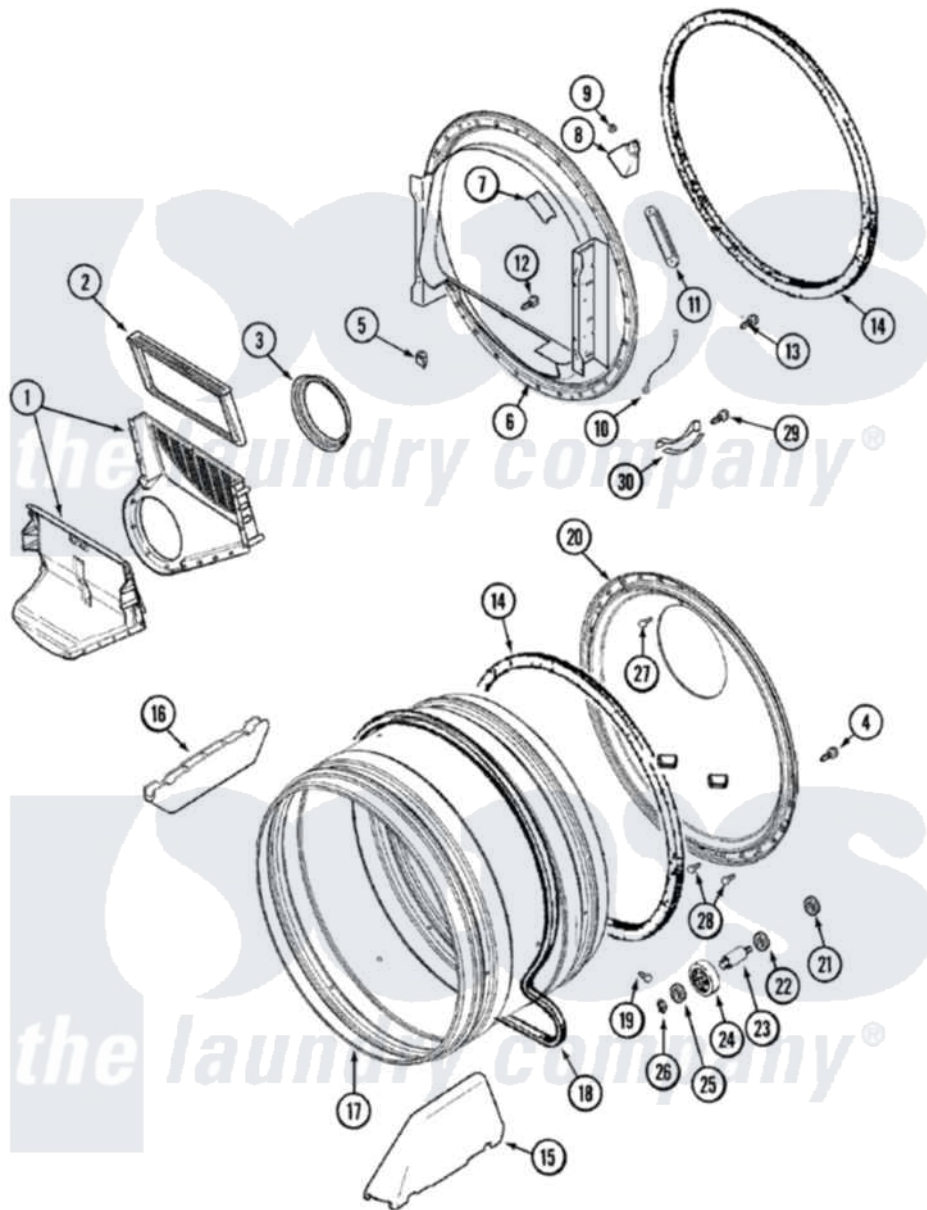

# Maytag MDG5500AWQ 06 - TUMBLER

Maytag Residential Maytag MDG5500AWQ Dryer Parts Parts Diagram 06 - TUMBLER  
 Click on the part number to view part

Item	Original Part Number	Replaced By	Status	Part Description
1	<a href="#">33001799</a>			Outlet Duct Assembly Note: Outlet Duct Assembly
2	<a href="#">33001808</a>			Filter, Lint
3	33001758	<a href="#">33002560</a>		Seal, Blower
4	<a href="#">33002190</a>			SCrew, C BraCe, BraCket, Cabinet
5	<a href="#">22003298</a>			Retainer, Wire
6	<a href="#">33001868</a>			Front, Tumbler Front W/Sensor Note: Front, Tumbler
7	<a href="#">33001869</a>			Lens, Drum Light
"	<a href="#">33001871</a>			Screw Note: Screw, Drum Light
"	<a href="#">22002263</a>			Lamp
8	33001870		Not Available	HOLDER, LAMP (W/HOUSING) NOTE: LAMP (W/HOUSING & HOLDER)
9	<a href="#">214872</a>			Palnut, End Cap Note: Nut, Lamp Holder
10	211294	<a href="#">90767</a>		Screw, 8A X 3/8 HeX Washer