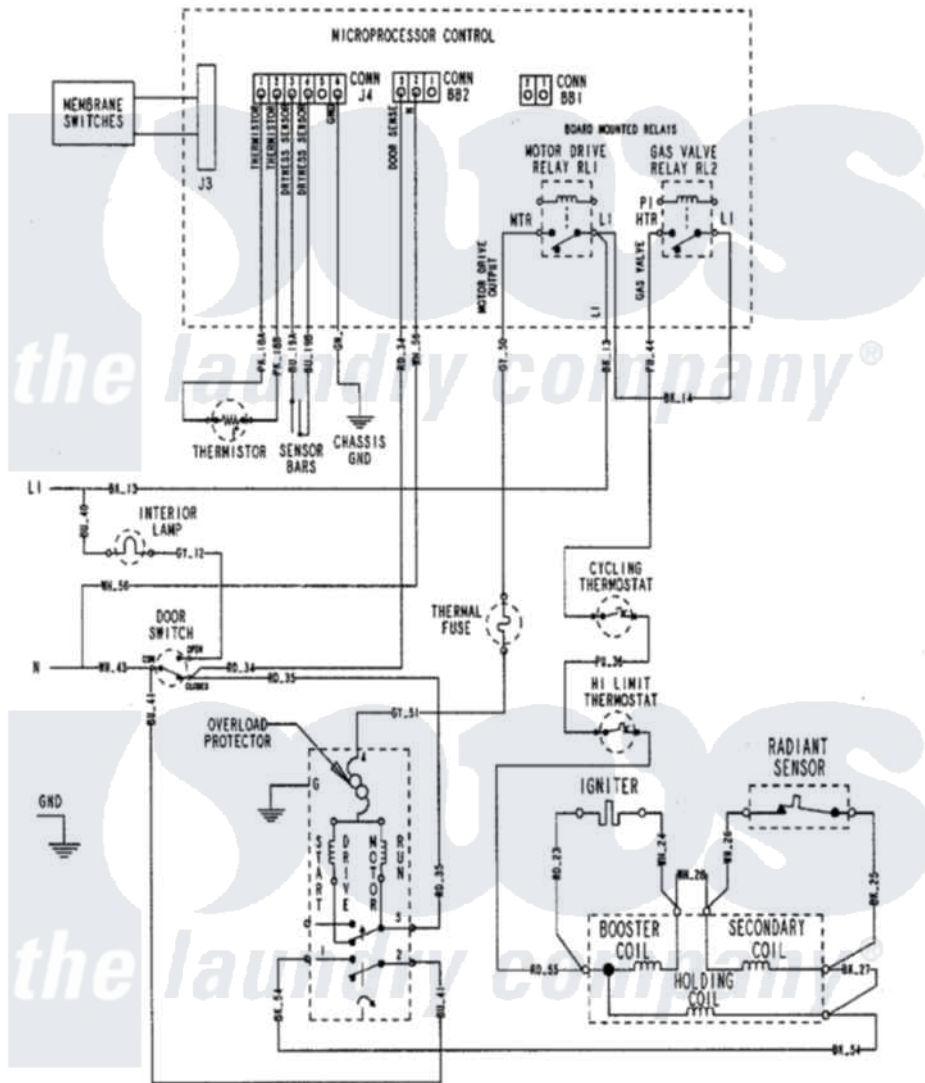

Maytag MDG550AWW 10 - WIRING INFORMATION (AT SERIES 34)

Maytag Residential Maytag MDG550AWW Dryer Parts Parts Diagram 10 - WIRING INFORMATION (AT SERIES 34)

[Click on the part number to view part](#)

| Item | Original Part Number | Replaced By | Status        | Part Description   |
|------|----------------------|-------------|---------------|--------------------|
| NI   | 15002815             |             | Not Available | WIRING INFORMATION |