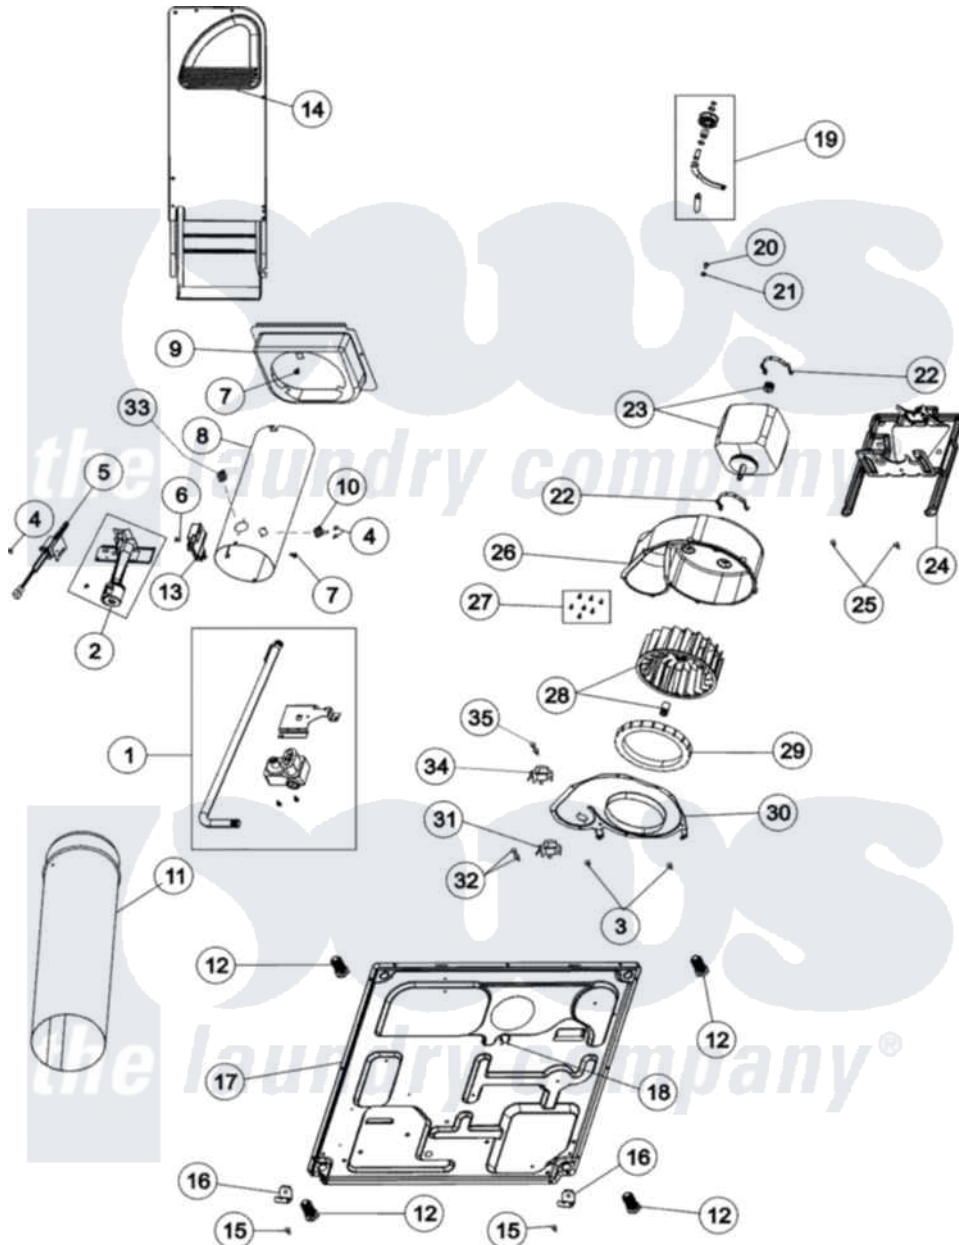

# Maytag MDG5806AWK 01 - BASE, HEATER & MOTOR (GAS)

Maytag Residential Maytag MDG5806AWK Dryer Parts Parts Diagram 01 - BASE, HEATER & MOTOR (GAS)  
 Click on the part number to view part

Item	Original Part Number	Replaced By	Status	Part Description
1	<a href="#">37001127</a>			Valve And Pipe Assembly
2	Y56234	<a href="#">37001304</a>		Burner Ign
"	<a href="#">650P3</a>			Kit, Gas Burner Conversion
"	649P3	<a href="#">LPK1</a>		LP Gas Con
3	<a href="#">505518</a>			Duct, Exhaust
4	56692	<a href="#">8281196</a>		Screw
5	40069801	<a href="#">37001308</a>		Ignitor
6	23222	<a href="#">3177991</a>		Screw
7	<a href="#">503688</a>			Screw, 10B-16 X .34 I
8	37001041	<a href="#">37001303</a>		Duct- Comb
9	500122	<a href="#">510101</a>		Shroud Heat Duct
10	<a href="#">Y61886</a>			Thermostat, Limit-Blk
11	<a href="#">33002567</a>			Thermostat, Cycling
12	501086	<a href="#">90767</a>		Screw, 8A X 3/8 HeX Washer Head Tapping
13	Y56231	<a href="#">338906</a>		Radiant, Sensor
14	<a href="#">503605</a>			Assembly, Heater Duct