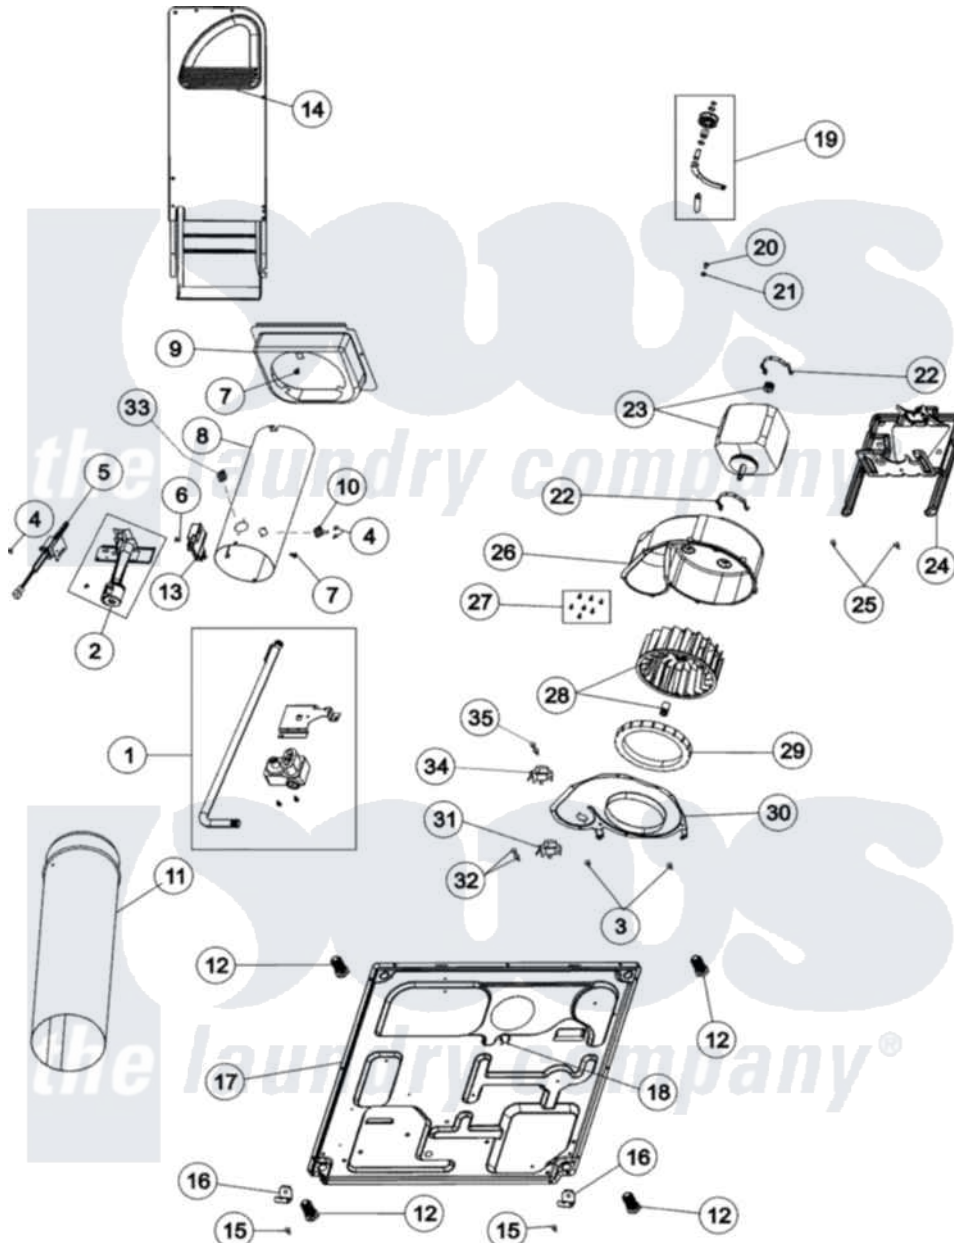

Maytag MDG5806AWW 01 - BASE, HEATER & MOTOR (GAS)

Maytag Residential Maytag MDG5806AWW Dryer Parts Parts Diagram 01 - BASE, HEATER & MOTOR (GAS)
 Click on the part number to view part

Item	Original Part Number	Replaced By	Status	Part Description
1	37001127			Valve And Pipe Assembly
2	Y56234	37001304		Burner Ign
"	650P3			Kit, Gas Burner Conversion
"	649P3	LPK1		LP Gas Con
3	505518			Duct, Exhaust
4	56692	8281196		Screw
5	40069801	37001308		Ignitor
6	23222	3177991		Screw
7	503688			Screw, 10B-16 X .34 I
8	37001041	37001303		Duct- Comb
9	500122	510101		Shroud Heat Duct
10	Y61886			Thermostat, Limit-Blk
11	33002567			Thermostat, Cycling
12	501086	90767		Screw, 8A X 3/8 HeX Washer Head Tapping
13	Y56231	338906		Radiant, Sensor
14	503605			Assembly, Heater Duct

15	Y500101		Leg, Leveling
16	504034		Clip, Wire
17	37001145		Clip, Front Panel
18	27001200		Screw
19	37001287		Assembly, Idler Lever/Shaft/Pulley
20	500824		Screw, 1/4-20 Unc Hex
21	27001225		Nut, Jam Mid Lock 1/4-20
22	Y58047	660658	Clamp, Motor Mounting 343481 685441
23	40048501	2200376	Motor
24	503613		Mount, Motor
25	27001200		Screw
26	56020		Housing, Blower
27	31260		Screw, No.8 X 3/8 Ind H
28	56000	510139P	Assembly Blower Fan Package
29	37001119		Seal, Blower Housing
30	500078	511969P	Kit Blower Housing And Cover
31	31001590		Thermistor, Temp Control
32	501086	90767	Screw, 8A X 3/8 HeX Washer Head Tapping
33	503688		Screw, 10B-16 X .34 I
34	37001156		Dryer Base
35	40113801		Fuse, Thermal