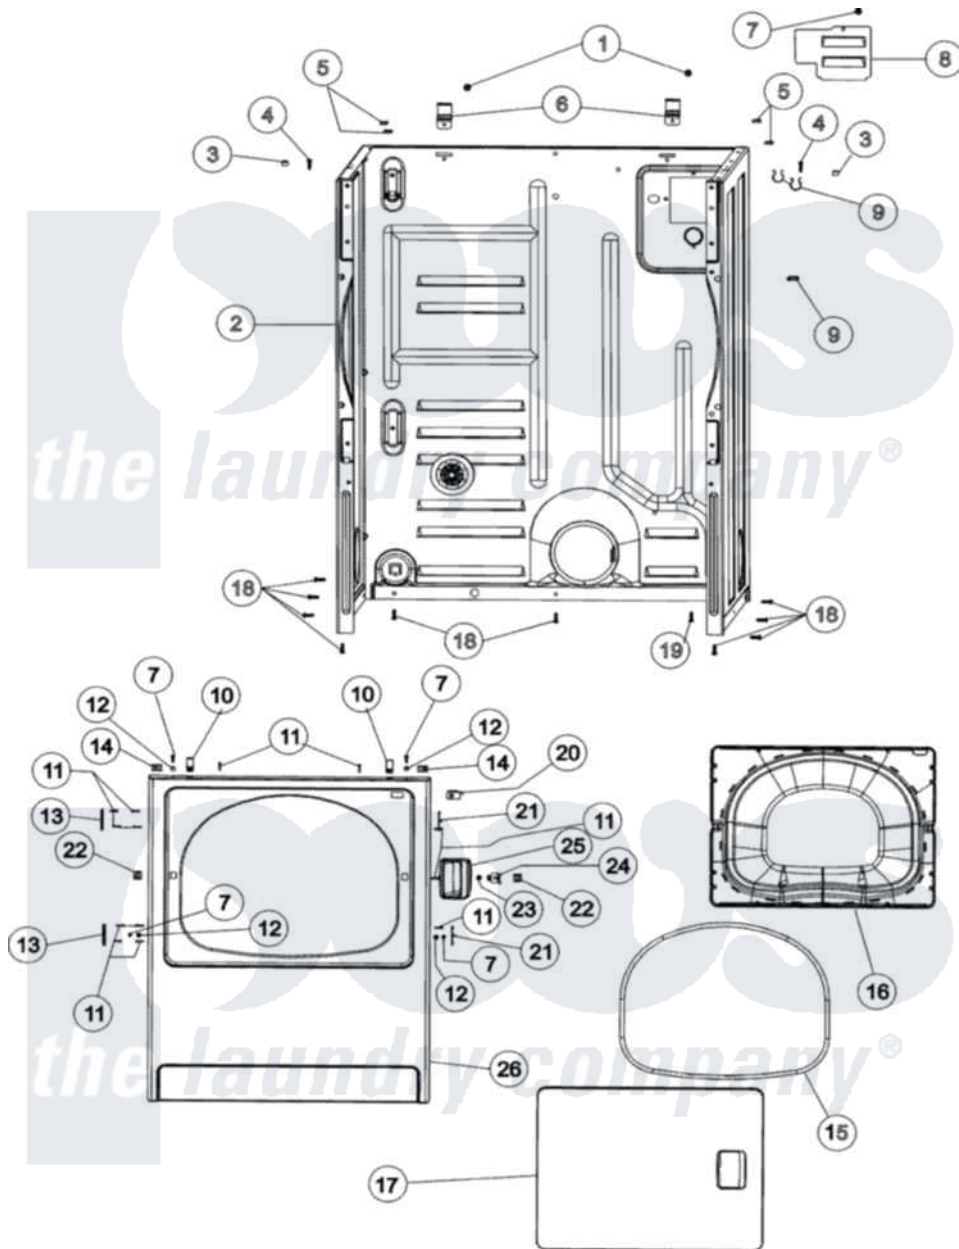

Maytag MDG5806AWW 02 - CABINET & FRONT PANEL

Maytag Residential Maytag MDG5806AWW Dryer Parts Parts Diagram 02 - CABINET & FRONT PANEL
 Click on the part number to view part

Item	Original Part Number	Replaced By	Status	Part Description
1	503688			Screw, 10B-16 X .34 I
2	37001155	37001284		Cabinet As Pack
3	505187			Locator, Panel
4	32671	Y014874		Screw, Idler Arm And Sleeve
5	Y56128			Pad, Bumper
6	500003			Hinge, Top
7	32671	Y014874		Screw, Idler Arm And Sleeve
8	37001158			Plate, Access Cover
9	504034			Clip, Wire
10	25-7220			Clip, Cabinet Top
11	37001030			Screw, No.8ab-16 x 3/4 Fh
12	505187			Locator, Panel
13	Y503676			Hinge, Door And Top
14	213280	204439		Screw And Fstner Assembly
15	504005	511056		Seal Front Panel
16	37001028			Seal And Liner, Assembly

17	37001029		Door, Dryer
18	27001200		Screw
19	20530		Screw, 10-24 x 3/8 Hex
20	Y504570	W10169313	Switch-Dor
21	503126		Plug, Hinge Hole
22	54660	LA-1003	Door Catch Kit
23	500039	510181	Strike Doormetal
24	40116201		Bracket, Door Strike
25	33001241		Handle, Door
26	37001154		Front Panel - White