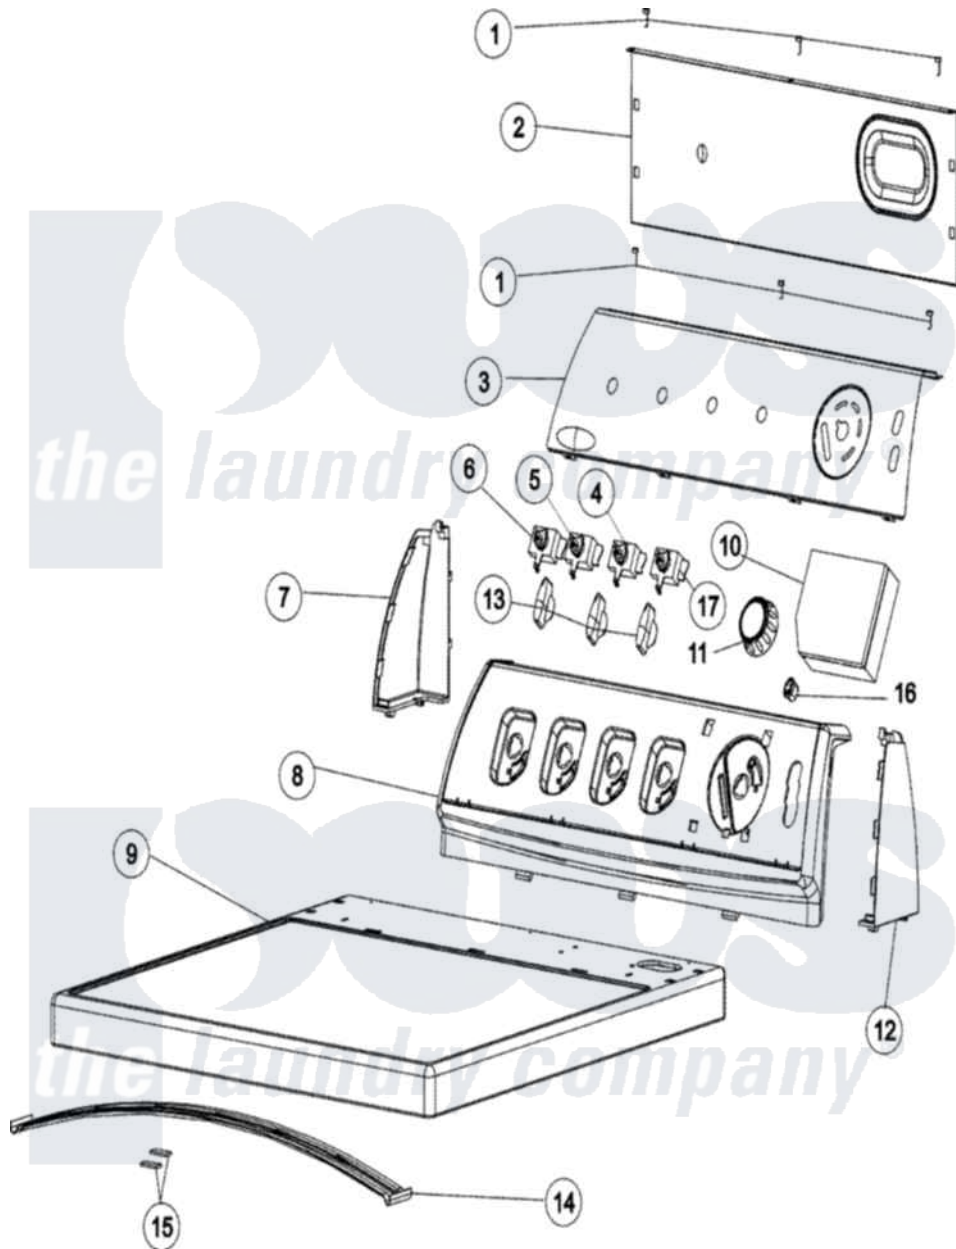

# Maytag MDG5806AWW 03 - CONTROL PANEL & TOP

Maytag Residential Maytag MDG5806AWW Dryer Parts Parts Diagram 03 - CONTROL PANEL & TOP  
 Click on the part number to view part

Item	Original Part Number	Replaced By	Status	Part Description
1	<a href="#">21002224</a>			Screw
2	<a href="#">37001233</a>			Shield, Backguard
3	37001179	<a href="#">12002673</a>		Facia As P
4	<a href="#">37001263</a>			Encoder, Rotary 4 Position
5	<a href="#">37001265</a>			Encoder, Rotary 2 Position
6	<a href="#">37001264</a>			Encoder, Rotary 5 Position
7	<a href="#">21001519</a>			Endcap
8	<a href="#">37001166</a>			Support, Switch -White
9	37001232	<a href="#">37001283</a>		Top As Pack
10	37001167	<a href="#">37001286</a>		Dryer Cont
11	<a href="#">37001185</a>			Knob Assembly - Rotary Encoder
12	<a href="#">21001523</a>			Endcap
13	<a href="#">21002070</a>			Knob, Selector
14	56486		Not Available	BRACE, TOP
15	500121	<a href="#">510189</a>		Pad Felt
16	<a href="#">21002080</a>			Switch, Rocker