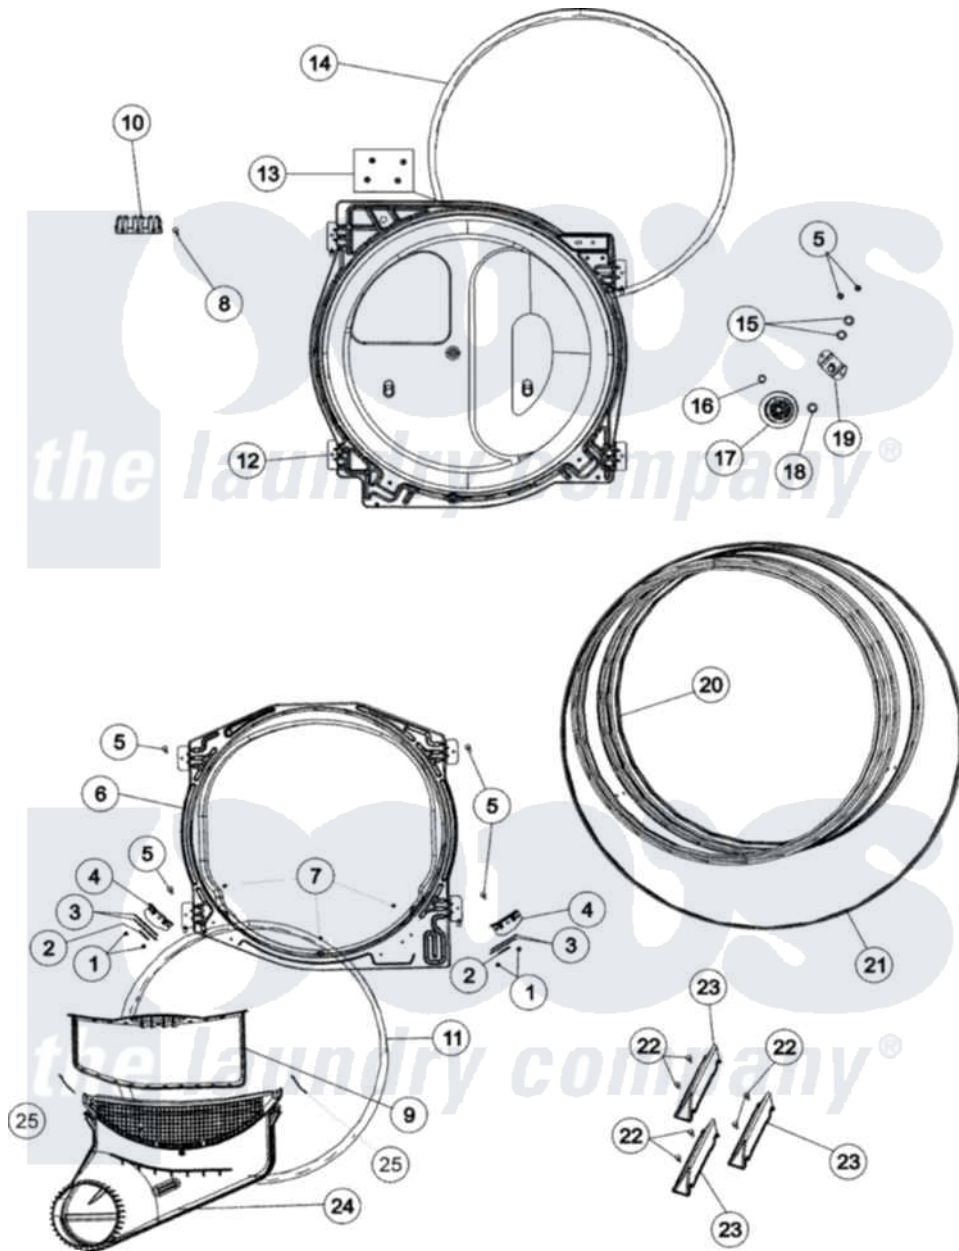

Maytag MDG5806AWW 05 - TUMBLER

Maytag [Residential Maytag MDG5806AWW Dryer Parts](#) Parts Diagram 05 - TUMBLER
 Click on the part number to view part

Item	Original Part Number	Replaced By	Status	Part Description
1	37001031	3370225		Screw
2	500121	510189		Pad Felt
3	40116501	37001298		Glide- Dry
4	37001036			Bracket, Cylinder Glide
5	503661	27001200		Screw
6	503616W	503616WP		Assembly, Frt Bulkhead
7	37001030			Screw, No.8ab-16 x 3/4 Fh
8	501285			Screw, No.12 X 9/16-Pla
9	37001142			Filter, Lint
10	Y61199	3400094		Screw, 10-32 X 3/8
"	37001160	61923		Block, Terminal
11	37001132			Seal, Cylinder
12	504801W	502614WP		Bulkhead, Rear
13	503688			Screw, 10B-16 X .34 I
14	37001132			Seal, Cylinder
15	52549			Washer, 501 ID X3/4 Odx

16	23748		Ring, Retaining
17	37001042		Assembly, Cylinder Roller
18	Y504082		Washer, Wave
19	40113601		Assembly, Roller Brkt
20	37001162	Not Available	ASSEMBLY, CYLINDER (STAINLESS)
21	40111201		Belt, Cylinder
22	Y62588		Screw, 10BT-12 X 1 Tap
23	37001125	12002559	Baffle Kit
24	37001141		Air Duct Assembly
25	503625		Sensor, Moisture
"	40012001		Clip, Retaining Harness