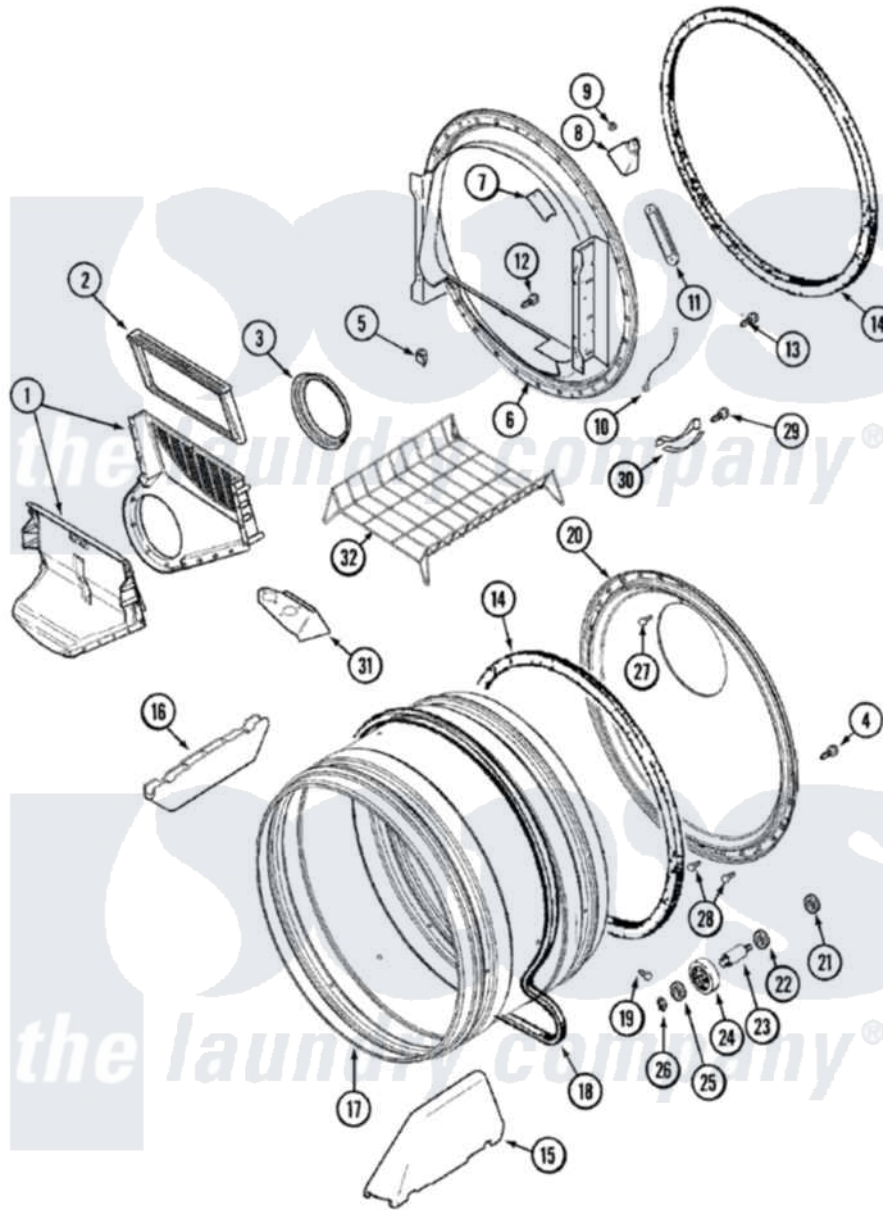

Maytag MDG6000AWQ 05 - TUMBLER

Maytag Residential Maytag MDG6000AWQ Dryer Parts Parts Diagram 05 - TUMBLER
 Click on the part number to view part

Item	Original Part Number	Replaced By	Status	Part Description
1	33001799			Outlet Duct Assembly Note: Outlet Duct Assembly
2	33001808			Filter, Lint
3	33001758	33002560		Seal, Blower
4	33002190			SCrew, C BraCe, BraCket, Cabinet
5	Y310376			Clip, Door Switch Harness
6	33001868			Front, Tumbler Front W/Sensor Note: Front, Tumbler
7	33001871			Screw Note: Screw, Drum Light
"	33001869			Lens, Drum Light
8	33001870		Not Available	HOLDER, LAMP (W/HOUSING) NOTE: LAMP (W/HOUSING & HOLDER)
"	22002263			Lamp
9	214872			Palnut, End Cap Note: Nut, Lamp Holder
10	211294	90767		Screw, 8A X 3/8 HeX Washer

10	211294	30707	Head Tapping
"	Y303711		Sensor Ground Wire
11	22001078	3177991	Screw
"	33001809		Sensor Bar Assembly
12	312311	312311MAY	Screw
13	33001855	33002917	Screw, No.10-16
14	33001807		Seal, Tumbler
15	33001756	33002032	Baffle
16	33001755		Baffle
17	33001889		Tumbler
18	33001777	33002535	V-Belt
19	33001788	33002973	Screw, No.9-15 X 1.00 Hx WS
20	33001801		Back, Tumbler
21	33001443		Nut, Hex
22	Y313347	312535	Washer, Vault Mounting Brk.
23	Y312948	6-3129480	Shaft- Tumbler
24	Y303373	12001541	Drum Roller/Washer Assembly--W
25	312535		Washer, Vault Mounting Brk.
26	410233	9703438	Ring-Retrn
27	210932		Screw, No.8 X 9/16 Ctsk Note: Screw, Inlet Duct
28	22001996	3370225	Screw
29	210720		Rivet, Bearing To Tumbler Fmt
30	306508		Tumbler Bearing Kit ----W
32	33001917	33001917A	Rack- Dryi